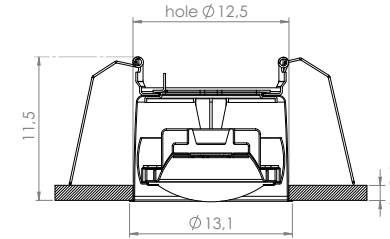

Electrification ☺	Code	Structure	Free of TAX				
LOCS PLUS	IP20	50° 2700°K Led 12,3W 1792 lm 146 lm/W 85 CRI 350m/A Led 18,1W 2494 lm 138 lm/W 85 CRI 500m/A	WR1D.52M.02	Black	€ 288,00 📦'16				
			WR1D.52M.06	White	€ 288,00 📦'16				
		50° 3000°K Led 12,3W 1876 lm 153 lm/W 85 CRI 350m/A Led 18,1W 2611 lm 144 lm/W 85 CRI 500m/A	WR1D.53M.02	Black	€ 288,00 📦'16				
	WR1D.53M.06		White	€ 288,00 📦'16					
	50° 4000°K Led 12,3W 1938 lm 158 lm/W 85 CRI 350m/A Led 18,1W 2697 lm 149 lm/W 85 CRI 500m/A	WR1D.54M.02	Black	€ 288,00 📦'16					
		WR1D.54M.06	White	€ 288,00 📦'16					
LOCS PLUS	IP20	24° 2700°K Led 12,3W 1792 lm 146 lm/W 85 CRI 350m/A Led 18,1W 2494 lm 138 lm/W 85 CRI 500m/A	WR1D.52S.02	Black	€ 288,00 📦'16				
			WR1D.52S.06	White	€ 288,00 📦'16				
		24° 3000°K Led 12,3W 1876 lm 153 lm/W 85 CRI 350m/A Led 18,1W 2611 lm 144 lm/W 85 CRI 500m/A	WR1D.53S.02	Black	€ 288,00 📦'16				
	WR1D.53S.06		White	€ 288,00 📦'16					
	24° 4000°K Led 12,3W 1938 lm 158 lm/W 85 CRI 350m/A Led 18,1W 2697 lm 149 lm/W 85 CRI 500m/A	WR1D.54S.02	Black	€ 288,00 📦'16					
		WR1D.54S.06	White	€ 288,00 📦'16					
sizes mm: 115x45x28 124x80x22 111x52x22 111x52x22 sizes mm: 115x45x28 124x80x22 111x52x22 111x52x22 sizes mm: 185x59x34 212x46x34			Converter for Led 350m/A:		€ 21,00 📦'13 € 105,00 📦'15 € 59,00 📦'15 € 59,00 📦'15				
			12,3W	ON/OFF		min. 1 - max. 1	350m/A	KIT.350.1L	
				DALI - PUSH - 1...10V		min. 1 - max. 3	350m/A	KIT.351.40	
				DALI		min. 1 - max. 1	350m/A	KIT.352.15	
				PUSH - 1...10V		min. 1 - max. 1	350m/A	KIT.353.15	
			18,1W	ON/OFF		min. 1 - max. 1	500m/A	KIT.500.1L	
				DALI - PUSH - 1...10V		min. 1 - max. 2	500m/A	KIT.501.50	
				DALI		min. 1 - max. 1	500m/A	KIT.502.20	
				PUSH - 1...10V		min. 1 - max. 1	500m/A	KIT.503.20	
			Emergency unit: (inverter + battery. Driver not included)						
			1:00 hour	min. 1 - max. 1			KIT.900.01	€ 95,00 📦'15	
			3:00 hours	min. 1 - max. 1			KIT.900.03	€ 137,00 📦'15	
Led and Emergency unit, warranty only when used together with converter bought from Oty