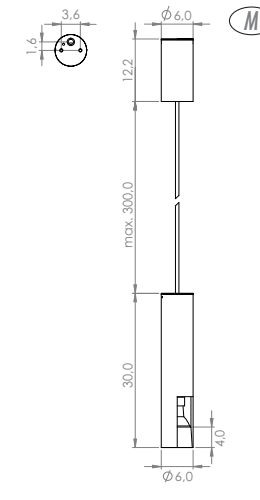

POP P06 Ø 6,0 CUP with external canopy

Wiring	Structure		Electrification	Code	Free of TAX
Black Black	Black Ral 9005 White Ral 9016	IP20	230V GU10 max 1x50W	P06.210.02 P06.210.06	€ 220,00 '16 € 220,00 '16
Black Black	Black Ral 9005 White Ral 9016	IP20	22° 3000°K Led 11,2W 1175 lm 105 lm/W 85 CRI 350m/A On demand dimmable IGBT - TRIAC	P06.33S.02 P06.33S.06	€ 310,00 '13 € 310,00 '13