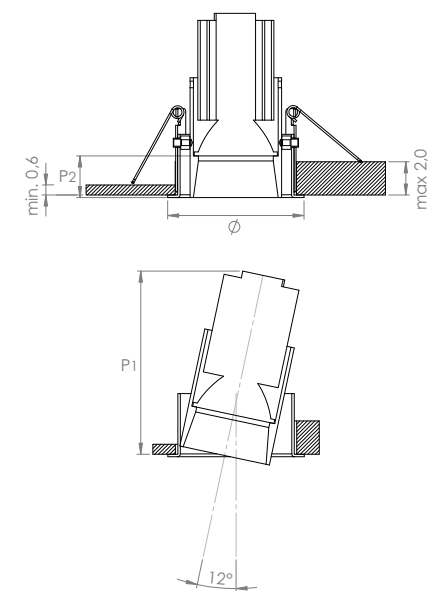

POP P05 Ø 6,7 only for plasterboard

Structure			Electrification	Code	Free of TAX
Black painted White painted		IP20	12V GU4 1x35W	PW05.200.02 PW05.200.06	€ 53,00 € 53,00
	sizes mm: 117x34x21		Electronic gear for 12V: 12V max. 105VA 240V 50-60 Hz DALI 12V max. 105VA 240V 50-60 Hz	KIT.100.105 KIT.101.105	€ 18,00 € 92,00
			Electronic gear for LED 12V: 12V max. 50VA 240V 50-60 Hz <i>Dimmable by IGBT technology</i>	KIT.201.050	€ 32,00
Black painted White painted		IP20	22° 2700°K Led 11,2W 1115 lm 100 lm/W 85 CRI 350m/A	PW05.22S.02 PW05.22S.06	€ 107,00 € 107,00
Black painted White painted		IP20	22° 3000°K Led 11,2W 1175 lm 105 lm/W 85 CRI 350m/A	PW05.23S.02 PW05.23S.06	€ 107,00 € 107,00
Black painted White painted		IP20	22° 4000°K Led 11,2W 1229 lm 110 lm/W 85 CRI 350m/A	PW05.24S.02 PW05.24S.06	€ 107,00 € 107,00
	sizes mm: 115x45x28 131x38x29 124x80x22 111x52x22 111x52x22		Converter for Led 350m/A: ON/OFF min. 1 - max. 1 ON/OFF min. 2 - max. 2 DALI - PUSH - 1...10V min. 1 - max. 3 DALI min. 1 - max. 1 PUSH - 1...10V min. 1 - max. 1	KIT.350.1L KIT.350.25 KIT.351.40 KIT.352.15 KIT.353.15	€ 21,00 € 35,00 € 105,00 € 59,00 € 59,00
	sizes mm: 185x59x34 212x46x34		Emergency unit: (inverter + battery. Driver not included) 1:00 hour min. 1 - max. 1 3:00 hours min. 1 - max. 1 <i>Led and Emergency unit, warranty only when used together with converter bought from Oty</i>	KIT.900.01 KIT.900.03	€ 95,00 € 137,00

Code		Ø	P1	P2
PW05.200.XX	GU4	6,7	8,5	2,5
PW05.201.XX	GU4 Led	6,7	—	2,5
PW05.2XS.XX	350M/A Led	6,7	12,2	3,7

ATTENTION:

- the dimensions of the converters and of the emergency units could change without any possibility of notification, because of the continuous technological innovation.
- LED warranty only when used together with converter bought from Oty Srl.
- emergency unit works only if the emergency Kit is connected to one converter ONLY.