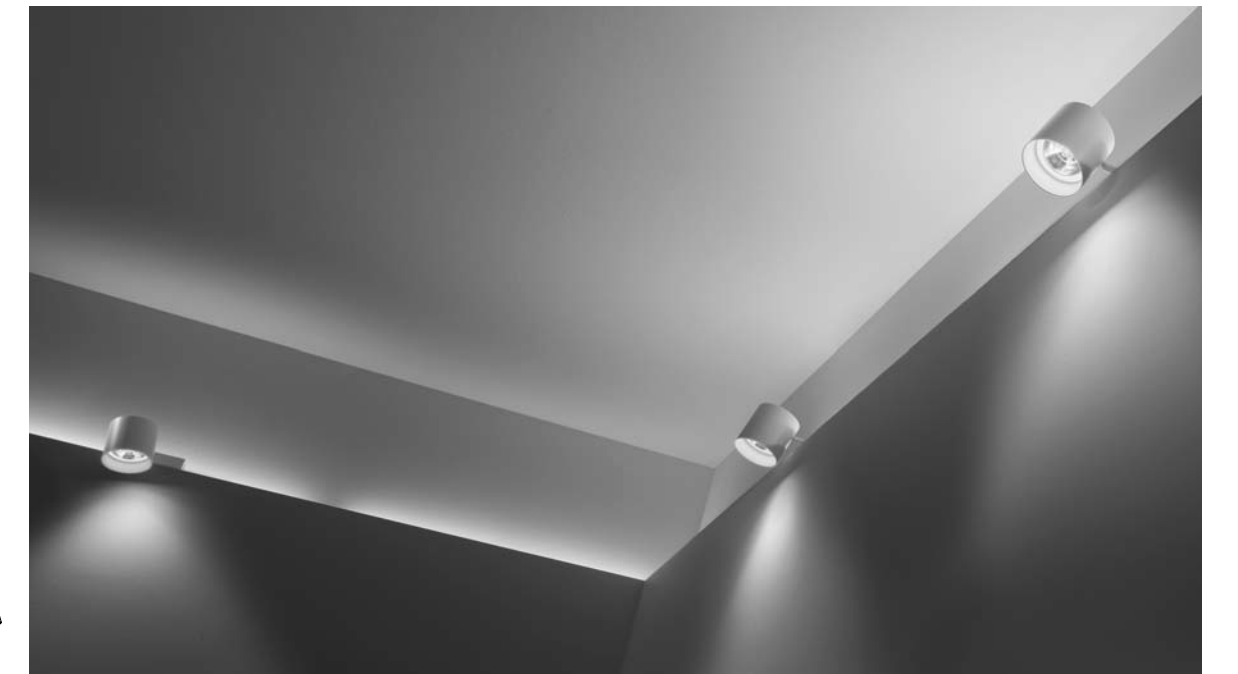

Matt black painted	Installation kit on beams and horizontal surfaces	KIT.P136.02	€ 24,00 ☰'15
White painted		KIT.P136.06	€ 24,00 ☰'15