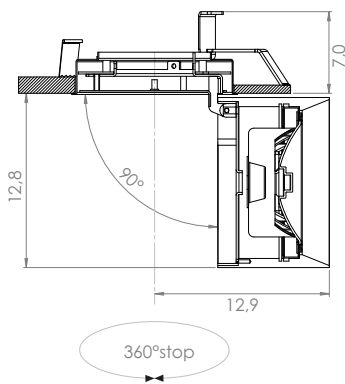

POP RING Pull Ø 12,5 Led 12,5W - 18,4W only for plasterboard

	Electrification	Code	Structure	Free of TAX	
IP20	60° 2700°K Led 12,5W 1477 lm 119 lm/W 85 CRI 350m/A Led 18,4W 2020 lm 110 lm/W 85 CRI 500m/A	PR1P.52L.02 PR1P.52L.06	Black White	€ 325,00 🗝️'16 ▼ € 325,00 🗝️'16 ▼	
	60° 3000°K Led 12,5W 1565 lm 126 lm/W 85 CRI 350m/A Led 18,4W 2140 lm 116 lm/W 85 CRI 500m/A	PR1P.53L.02 PR1P.53L.06	Black White	€ 325,00 🗝️'16 ▼ € 325,00 🗝️'16 ▼	
	60° 4000°K Led 12,5W 1635 lm 131 lm/W 85 CRI 350m/A Led 18,4W 2236 lm 121 lm/W 85 CRI 500m/A	PR1P.54L.02 PR1P.54L.06	Black White	€ 325,00 🗝️'16 ▼ € 325,00 🗝️'16 ▼	
IP20	24° 2700°K Led 12,5W 1477 lm 119 lm/W 85 CRI 350m/A Led 18,4W 2020 lm 110 lm/W 85 CRI 500m/A	PR1P.52S.02 PR1P.52S.06	Black White	€ 325,00 🗝️'16 ▼ € 325,00 🗝️'16 ▼	
	24° 3000°K Led 12,5W 1565 lm 126 lm/W 85 CRI 350m/A Led 18,4W 2140 lm 116 lm/W 85 CRI 500m/A	PR1P.53S.02 PR1P.53S.06	Black White	€ 325,00 🗝️'16 ▼ € 325,00 🗝️'16 ▼	
	24° 4000°K Led 12,5W 1635 lm 131 lm/W 85 CRI 350m/A Led 18,4W 2236 lm 121 lm/W 85 CRI 500m/A	PR1P.54S.02 PR1P.54S.06	Black White	€ 325,00 🗝️'16 ▼ € 325,00 🗝️'16 ▼	
IP20	12° 2700°K Led 12,5W 1477 lm 119 lm/W 85 CRI 350m/A Led 18,4W 2020 lm 110 lm/W 85 CRI 500m/A	PR1P.52T.02 PR1P.52T.06	Black White	€ 325,00 🗝️'16 ▼ € 325,00 🗝️'16 ▼	
	12° 3000°K Led 12,5W 1565 lm 126 lm/W 85 CRI 350m/A Led 18,4W 2140 lm 116 lm/W 85 CRI 500m/A	PR1P.53T.02 PR1P.53T.06	Black White	€ 325,00 🗝️'16 ▼ € 325,00 🗝️'16 ▼	
	12° 4000°K Led 12,5W 1635 lm 131 lm/W 85 CRI 350m/A Led 18,4W 2236 lm 121 lm/W 85 CRI 500m/A	PR1P.54T.02 PR1P.54T.06	Black White	€ 325,00 🗝️'16 ▼ € 325,00 🗝️'16 ▼	
sizes mm: 115x45x28 124x80x22 111x52x22 111x52x22	12,5W Converter for Led 350m/A: ON/OFF min. 1 - max. 1 350m/A DALI - PUSH - 1...10V min. 1 - max. 3 350m/A DALI min. 1 - max. 1 350m/A PUSH - 1...10V min. 1 - max. 1 350m/A	KIT.350.1L KIT.351.40 KIT.352.15 KIT.353.15		€ 21,00 🗝️'13 € 105,00 🗝️'15 € 59,00 🗝️'15 € 59,00 🗝️'15	
	sizes mm: 115x45x28 124x80x22 111x52x22 111x52x22	18,4W Converter for Led 500m/A: ON/OFF min. 1 - max. 1 500m/A DALI - PUSH - 1...10V min. 1 - max. 2 500m/A DALI min. 1 - max. 1 500m/A PUSH - 1...10V min. 1 - max. 1 500m/A	KIT.500.1L KIT.501.50 KIT.502.20 KIT.503.20		€ 21,00 🗝️'15 € 105,00 🗝️'15 € 59,00 🗝️'15 € 59,00 🗝️'15
sizes mm: 185x59x34 212x46x34		Emergency unit: (inverter + battery. Driver not included) 1:00 hour min. 1 - max. 1 3:00 hours min. 1 - max. 1	KIT.900.01 KIT.900.03		€ 95,00 🗝️'15 € 137,00 🗝️'15
	Led and Emergency unit, warranty only when used together with converter bought from Oty				

ATTENTION:
- the dimensions of the converters and of the emergency units could change without any possibility of notification, because of the continuous technological innovation.
- emergency unit works only if the emergency Kit is connected to one converter ONLY.