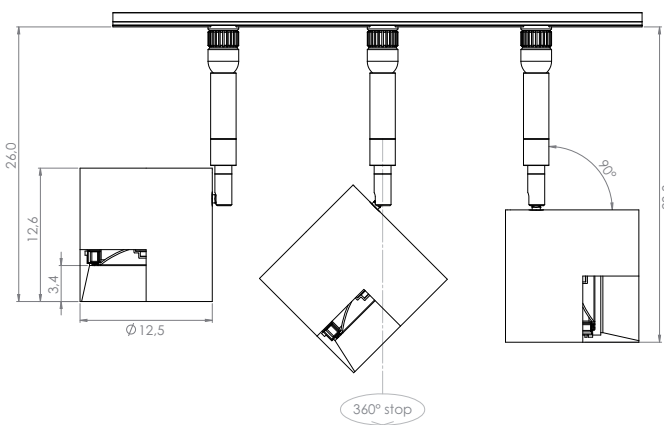

Code		Ø	P
P15.3XM.XX	350m/A led	7,0	0,5
P15.3XS.XX	350m/A led	7,0	5,0
P15.3XT.XX	350m/A led	7,0	0,5

NEW

POP P15 Ø 12,5 for 24V track Eutrac **Led 18,4W** Dimmable on demand

Structure		Electrification Ⓢ	Code	Free of TAX
Black painted White painted	IP20	60° 2700°K Led 18,4W 2020 lm 110 lm/W 85 CRI 24V 500m/A	P15.52L.02	€ 350,00 🔒 '16 ▼
			P15.52L.06	€ 350,00 🔒 '16 ▼
Black painted White painted	IP20	60° 3000°K Led 18,4W 2140 lm 116 lm/W 85 CRI 24V 500m/A	P15.53L.02	€ 350,00 🔒 '16 ▼
			P15.53L.06	€ 350,00 🔒 '16 ▼
Black painted White painted	IP20	60° 4000°K Led 18,4W 2236 lm 121 lm/W 85 CRI 24V 500m/A	P15.54L.02	€ 350,00 🔒 '16 ▼
			P15.54L.06	€ 350,00 🔒 '16 ▼
Black painted White painted	IP20	24° 2700°K Led 18,4W 2020 lm 110 lm/W 85 CRI 24V 500m/A	P15.52S.02	€ 350,00 🔒 '16 ▼
			P15.52S.06	€ 350,00 🔒 '16 ▼
Black painted White painted	IP20	24° 3000°K Led 18,4W 2140 lm 116 lm/W 85 CRI 24V 500m/A	P15.53S.02	€ 350,00 🔒 '16 ▼
			P15.53S.06	€ 350,00 🔒 '16 ▼
Black painted White painted	IP20	24° 4000°K Led 18,4W 2236 lm 121 lm/W 85 CRI 24V 500m/A	P15.54S.02	€ 350,00 🔒 '16 ▼
			P15.54S.06	€ 350,00 🔒 '16 ▼
Black painted White painted	IP20	12° 2700°K Led 18,4W 2020 lm 110 lm/W 85 CRI 24V 500m/A	P15.52T.02	€ 350,00 🔒 '16 ▼
			P15.52T.06	€ 350,00 🔒 '16 ▼
Black painted White painted	IP20	12° 3000°K Led 18,4W 2140 lm 116 lm/W 85 CRI 24V 500m/A	P15.53T.02	€ 350,00 🔒 '16 ▼
			P15.53T.06	€ 350,00 🔒 '16 ▼
Black painted White painted	IP20	12° 4000°K Led 18,4W 2236 lm 121 lm/W 85 CRI 24V 500m/A	P15.54T.02	€ 350,00 🔒 '16 ▼
			P15.54T.06	€ 350,00 🔒 '16 ▼
sizes mm:		Electronic gear 24V series DIN:		
40x126x114		120W ON/OFF 0 ~ 5A	KIT.024.120	€ 83,00 🔒 '15
126x126x100		240W ON/OFF 0 ~ 10A	KIT.024.240	€ 170,00 🔒 '15
227x126x100		480W ON/OFF 0 ~ 20A	KIT.024.480	€ 303,00 🔒 '15