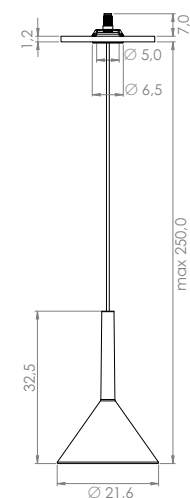

12 Oty light

Oty light 13

M CLUB C01 ARC recessed canopy for plasterboard or wood ceiling

Canopy + Wiring	Reflector		Electrification	Code	Free of TAX
Black painted	Black Ral 9005	IP20	G9 max 1x60W	CA01.110.02	€ 311,00
Black painted	White Ral 9016			CA01.110.06	€ 311,00
Black painted	Grey Ral 7046			CA01.110.31	€ 311,00
Black painted	Mustard Ral 1005			CA01.110.35	€ 311,00
Black painted	Beige Ral 1019			CA01.110.39	€ 311,00
Black painted	Black Ral 9005	IP20	105° 2700°K Led 9,1W 1010 lm 111 lm/W 80 CRI 250m/A - on/off	CA01.22L.02	€ 406,00
Black painted	White Ral 9016			CA01.22L.06	€ 406,00
Black painted	Grey Ral 7046			CA01.22L.31	€ 406,00
Black painted	Mustard Ral 1005			CA01.22L.35	€ 406,00
Black painted	Beige Ral 1019			CA01.22L.39	€ 406,00