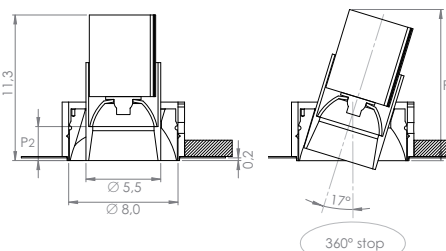

POP P03 Ø 8,0 plasterboard and brickwork

Structure			Electrification	Code	Free of TAX	
Black painted White painted	sizes mm: 117x34x21		230V GU10 max 1x50W	P03.210.02	€ 70,00	
					P03.210.06	€ 70,00
Black painted White painted			IP20	230V GU10 Led	P03.211.02	€ 70,00
				P03.211.06	€ 70,00	
Black painted White painted	sizes mm: 117x34x21	IP20	12V GU5.3 1x50W	P03.220.02	€ 60,00	
				Electronic gear for 12V: 12V max. 105VA 240V 50-60 Hz	P03.220.06	€ 60,00
				DALI 12V max. 105VA 240V 50-60 Hz	KIT.100.105	€ 18,00
			Electronic gear for LED 12V: 12V max. 50VA 240V 50-60 Hz	KIT.101.105	€ 92,00	
			Electronic gear for LED 12V: 12V max. 50VA 240V 50-60 Hz	KIT.201.050	€ 32,00	
			IGBT (Dimmable technology)			

Code	Ø	P1	P2
P03.210.XX	GU10	8,0	11,6
P03.211.XX	GU10 Led	8,0	—
P03.220.XX	GU5.3	8,0	9,6