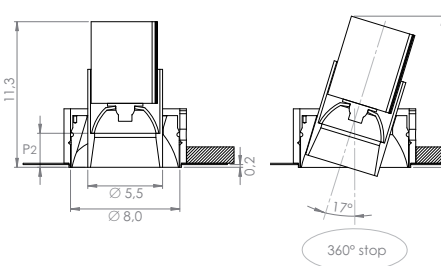

Code	Ø	P1	P2
P03.210.XX	GU10	8,0	11,6
P03.211.XX	GU10 Led	8,0	—
P03.220.XX	GU5.3	8,0	9,6

POP P03 Ø 8,0 Led 11,2W plasterboard and brickwork

P03.3XM.XX - P03.3XT.XX

P03.3XS.XX

Structure			Electrification	Code	Free of TAX	
Black painted White painted	NEW	IP20	38° 2700°K Led 11,2W 1115 lm	P03.32M.02	€ 135,00	
				100 lm/W 85 CRI 350m/A	P03.32M.06	€ 135,00
Black painted White painted			IP20	38° 3000°K Led 11,2W 1175 lm	P03.33M.02	€ 135,00
			105 lm/W 85 CRI 350m/A	P03.33M.06	€ 135,00	
Black painted White painted	IP20	IP20	38° 4000°K Led 11,2W 1229 lm	P03.34M.02	€ 135,00	
				110 lm/W 85 CRI 350m/A	P03.34M.06	€ 135,00
Black painted White painted			IP20	22° 2700°K Led 11,2W 1115 lm	P03.32S.02	€ 135,00
			100 lm/W 85 CRI 350m/A	P03.32S.06	€ 135,00	
Black painted White painted	IP20	IP20	22° 3000°K Led 11,2W 1175 lm	P03.33S.02	€ 135,00	
				105 lm/W 85 CRI 350m/A	P03.33S.06	€ 135,00
Black painted White painted			IP20	22° 4000°K Led 11,2W 1229 lm	P03.34S.02	€ 135,00
			110 lm/W 85 CRI 350m/A	P03.34S.06	€ 135,00	
Black painted White painted	IP20	IP20	10° 2700°K Led 11,2W 1115 lm	P03.32T.02	€ 135,00	
				100 lm/W 85 CRI 350m/A	P03.32T.06	€ 135,00
Black painted White painted			IP20	10° 3000°K Led 11,2W 1175 lm	P03.33T.02	€ 135,00
			105 lm/W 85 CRI 350m/A	P03.33T.06	€ 135,00	
Black painted White painted	IP20	IP20	10° 4000°K Led 11,2W 1229 lm	P03.34T.02	€ 135,00	
				110 lm/W 85 CRI 350m/A	P03.34T.06	€ 135,00
				Converter for Led 350m/A:		
			ON/OFF min. 1 - max. 1	KIT.350.1L	€ 21,00	
			ON/OFF min. 2 - max. 2	KIT.350.25	€ 35,00	
			DALI - PUSH - 1...10V min. 1 - max. 3	KIT.351.40	€ 105,00	
			DALI min. 1 - max. 1	KIT.352.15	€ 59,00	
			PUSH - 1...10V min. 1 - max. 1	KIT.353.15	€ 59,00	
			Emergency unit: (inverter + battery. Driver not included)			
			1:00 hour min. 1 - max. 1	KIT.900.01	€ 95,00	
			3:00 hours min. 1 - max. 1	KIT.900.03	€ 137,00	
			Led and Emergency unit, warranty only when used together with converter bought from Oty			
Housing for plasterboard		●	singular unit housing	Z00.080.01	€ 33,00	
		●	double linear unit housing	Z00.080.2L	€ 61,00	
		●	triple linear unit housing	Z00.080.3L	€ 89,00	
		●	Logo Oty Ø8,0+Ø17,0	Z00.080.170	€ 94,00	
Housing for brickwork		●	Singular unit housing	M00.080.01	€ 96,00	