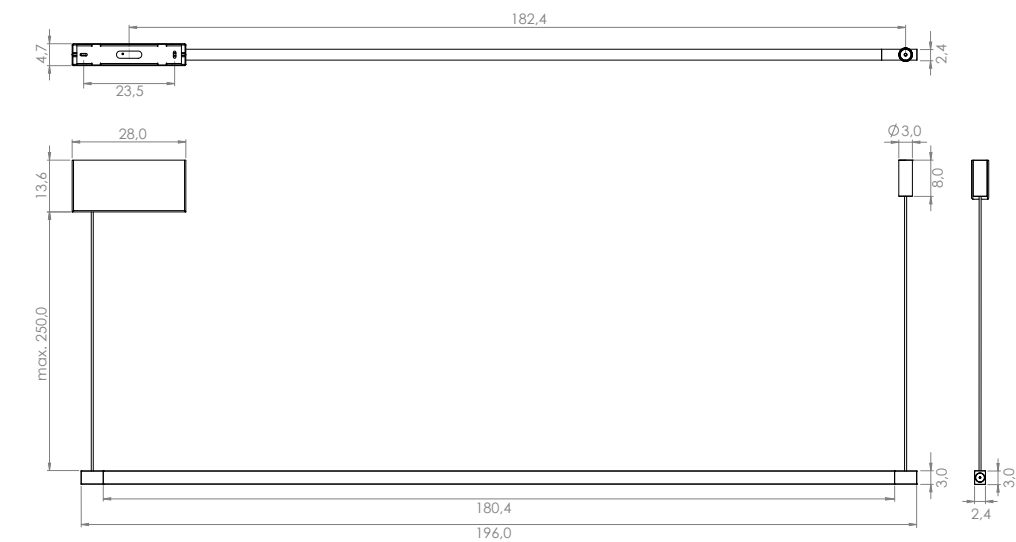

TIM T196 CUP ON/OFF with external canopy Singular switch

Structure			Electrification ①	Code	Free of TAX
Matt black painted			44° 3000°K Led 2x43,2W 2x3915 lm	TC2.43L.02	€ 1.177,00
White painted		IP20	91 lm/W 85 CRI 24V	TC2.43L.06	€ 1.177,00