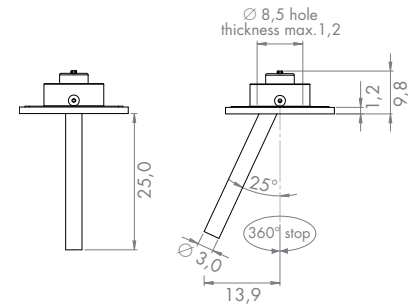

POP P04A Magic 250 Ø 3,0 only for plasterboard

Structure			Electrification ☑	Code	Free of TAX
Black painted White painted		IP40	35° 2700°K Led 13,4W 1650 lm 123 lm/W 85 CRI 350m/A	P04A.22M.02 P04A.22M.06	€ 225,00 ☰¹⁵ € 225,00 ☰¹⁵
Black painted White painted		IP40	35° 3000°K Led 13,4W 1727 lm 129 lm/W 85 CRI 350m/A	P04A.23M.02 P04A.23M.06	€ 225,00 ☰¹⁵ € 225,00 ☰¹⁵
Black painted White painted		IP40	35° 4000°K Led 13,4W 1786 lm 133 lm/W 85 CRI 350m/A	P04A.24M.02 P04A.24M.06	€ 225,00 ☰¹⁵ € 225,00 ☰¹⁵
	sizes mm: 115x45x28 131x38x29 124x80x22 111x52x22 111x52x22		Converter for Led 350m/A: ON/OFF min. 1 - max. 1 ON/OFF min. 2 - max. 2 DALI - PUSH - 1...10V min. 1 - max. 3 DALI min. 1 - max. 1 PUSH - 1...10V min. 1 - max. 1	KIT.350.1L KIT.350.25 KIT.351.40 KIT.352.15 KIT.353.15	€ 21,00 ☰¹³ € 35,00 ☰¹⁶ € 105,00 ☰¹⁵ € 59,00 ☰¹⁵ € 59,00 ☰¹⁵
	sizes mm: 185x59x34 212x46x34		Emergency unit: (inverter + battery. Driver not included) 1:00 hour min. 1 - max. 1 3:00 hours min. 1 - max. 1	KIT.900.01 KIT.900.03	€ 95,00 ☰¹⁵ € 137,00 ☰¹⁵
Housing for plasterboard		●	Singular unit housing	W00.085.01	€ 107,00 ☰¹⁵