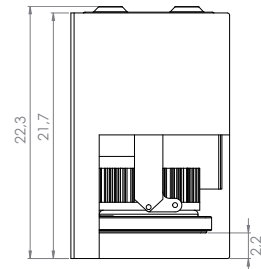

TIM T03 Led **26,9W** On demand dimmable DALI - PUSH - 1...10V

ROS Aluminium painted - Brushed steel
Polished steel

	Electrification ©	Code	Structure	Free of TAX
IP20	60° 2700°K Led 26,9W 2683 lm 100 lm/W 85 CRI 700m/A	T03.62L.02	Matt black painted	€ 343,00
		T03.62L.03	Aluminium painted	€ 343,00
		T03.62L.04	Brushed steel	€ 364,00
		T03.62L.06	White painted	€ 343,00
		T03.62L.09	Polished steel	€ 396,00
IP20	60° 3000°K Led 26,9W 2842 lm 106 lm/W 85 CRI 700m/A	T03.63L.02	Matt black painted	€ 343,00
		T03.63L.03	Aluminium painted	€ 343,00
		T03.63L.04	Brushed steel	€ 364,00
		T03.63L.06	White painted	€ 343,00
		T03.63L.09	Polished steel	€ 396,00
IP20	60° 4000°K Led 26,9W 2969 lm 110 lm/W 85 CRI 700m/A	T03.64L.02	Matt black painted	€ 343,00
		T03.64L.03	Aluminium painted	€ 343,00
		T03.64L.04	Brushed steel	€ 364,00
		T03.64L.06	White painted	€ 343,00
		T03.64L.09	Polished steel	€ 396,00
IP20	24° 2700°K Led 26,9W 2683 lm 100 lm/W 85 CRI 700m/A	T03.62S.02	Matt black painted	€ 343,00
		T03.62S.03	Aluminium painted	€ 343,00
		T03.62S.04	Brushed steel	€ 364,00
		T03.62S.06	White painted	€ 343,00
		T03.62S.09	Polished steel	€ 396,00
IP20	24° 3000°K Led 26,9W 2842 lm 106 lm/W 85 CRI 700m/A	T03.63S.02	Matt black painted	€ 343,00
		T03.63S.03	Aluminium painted	€ 343,00
		T03.63S.04	Brushed steel	€ 364,00
		T03.63S.06	White painted	€ 343,00
		T03.63S.09	Polished steel	€ 396,00
IP20	24° 4000°K Led 26,9W 2969 lm 110 lm/W 85 CRI 700m/A	T03.64S.02	Matt black painted	€ 343,00
		T03.64S.03	Aluminium painted	€ 343,00
		T03.64S.04	Brushed steel	€ 364,00
		T03.64S.06	White painted	€ 343,00
		T03.64S.09	Polished steel	€ 396,00
IP20	12° 2700°K Led 26,9W 2683 lm 100 lm/W 85 CRI 700m/A	T03.62T.02	Matt black painted	€ 343,00
		T03.62T.03	Aluminium painted	€ 343,00
		T03.62T.04	Brushed steel	€ 364,00
		T03.62T.06	White painted	€ 343,00
		T03.62T.09	Polished steel	€ 396,00
IP20	12° 3000°K Led 26,9W 2842 lm 106 lm/W 85 CRI 700m/A	T03.63T.02	Matt black painted	€ 343,00
		T03.63T.03	Aluminium painted	€ 343,00
		T03.63T.04	Brushed steel	€ 364,00
		T03.63T.06	White painted	€ 343,00
		T03.63T.09	Polished steel	€ 396,00
IP20	12° 4000°K Led 26,9W 2969 lm 110 lm/W 85 CRI 700m/A	T03.64T.02	Matt black painted	€ 343,00
		T03.64T.03	Aluminium painted	€ 343,00
		T03.64T.04	Brushed steel	€ 364,00
		T03.64T.06	White painted	€ 343,00
		T03.64T.09	Polished steel	€ 396,00
IP20	12V G53 1x50W max	T03.535.02	Matt black painted	€ 225,00
		T03.535.03	Aluminium painted	€ 225,00
		T03.535.04	Brushed steel	€ 255,00
		T03.535.06	White painted	€ 225,00
		T03.535.09	Polished steel	€ 280,00