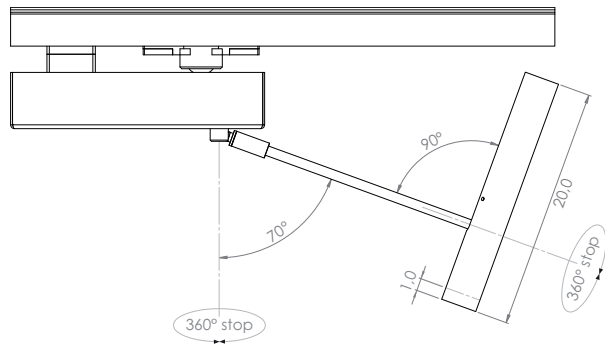

POP P14 Ø 3,0 for 230 voltage 3 circuit track Eutrac **Led 13,4W**

Structure			Electrification ©	Code	Free of TAX
Black painted		IP20	35° 2700°K Led 13,4W 1650 lm	P14.22M.02	€ 332,00 🔒 '15
White painted			123 lm/W 85 CRI 350m/A	P14.22M.06	€ 332,00 🔒 '15
Black painted		IP20	35° 3000°K Led 13,4W 1727 lm	P14.23M.02	€ 332,00 🔒 '15
White painted			129 lm/W 85 CRI 350m/A	P14.23M.06	€ 332,00 🔒 '15
Black painted		IP20	35° 4000°K Led 13,4W 1786 lm	P14.24M.02	€ 332,00 🔒 '15
White painted			133 lm/W 85 CRI 350m/A	P14.24M.06	€ 332,00 🔒 '15

Dimmable IGBT TRIAC

POP P14 Ø 7,0 for 230 voltage 3 circuit track Eutrac **Led 11,2W**