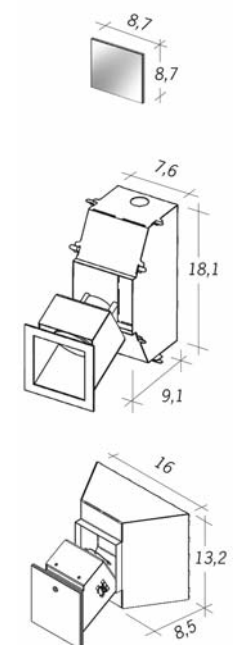

Housing for brickwork

		Optional	Code	Free of TAX
only for ZIP 45 - ZIP 90	1 Pz	ONE UNIT KIT	ZIP-Z	€ 17,50 '06
	10 Pz	TEN UNITS KIT	ZIP-Zx10	€ 157,50 '06