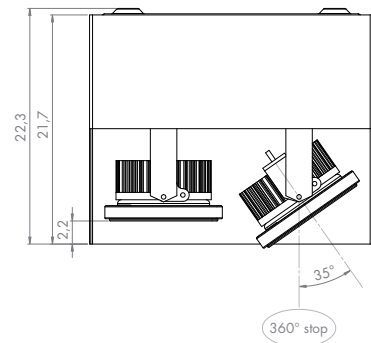

TIM T22 Led **26,9W** On demand dimmable DALI - PUSH - 1...10V

ROS Aluminium painted - Brushed steel
Polished steel

	Electrification ©	Code	Structure	Free of TAX
IP20	60° 2700°K Led 2x26,9W 2x2683 lm 100 lm/W 85 CRI 700m/A	T22.62L.02	Matt black painted	€ 610,00
		T22.62L.03	Aluminium painted	€ 610,00
		T22.62L.04	Brushed steel	€ 653,00
		T22.62L.06	White painted	€ 610,00
		T22.62L.09	Polished steel	€ 728,00
IP20	60° 3000°K Led 2x26,9W 2x2842 lm 106 lm/W 85 CRI 700m/A	T22.63L.02	Matt black painted	€ 610,00
		T22.63L.03	Aluminium painted	€ 610,00
		T22.63L.04	Brushed steel	€ 653,00
		T22.63L.06	White painted	€ 610,00
		T22.63L.09	Polished steel	€ 728,00
IP20	60° 4000°K Led 2x26,9W 2x2969 lm 110 lm/W 85 CRI 700m/A	T22.64L.02	Matt black painted	€ 610,00
		T22.64L.03	Aluminium painted	€ 610,00
		T22.64L.04	Brushed steel	€ 653,00
		T22.64L.06	White painted	€ 610,00
		T22.64L.09	Polished steel	€ 728,00
IP20	24° 2700°K Led 2x26,9W 2x2683 lm 100 lm/W 85 CRI 700m/A	T22.62S.02	Matt black painted	€ 610,00
		T22.62S.03	Aluminium painted	€ 610,00
		T22.62S.04	Brushed steel	€ 653,00
		T22.62S.06	White painted	€ 610,00
		T22.62S.09	Polished steel	€ 728,00
IP20	24° 3000°K Led 2x26,9W 2x2842 lm 106 lm/W 85 CRI 700m/A	T22.63S.02	Matt black painted	€ 610,00
		T22.63S.03	Aluminium painted	€ 610,00
		T22.63S.04	Brushed steel	€ 653,00
		T22.63S.06	White painted	€ 610,00
		T22.63S.09	Polished steel	€ 728,00
IP20	24° 4000°K Led 2x26,9W 2x2969 lm 110 lm/W 85 CRI 700m/A	T22.64S.02	Matt black painted	€ 610,00
		T22.64S.03	Aluminium painted	€ 610,00
		T22.64S.04	Brushed steel	€ 653,00
		T22.64S.06	White painted	€ 610,00
		T22.64S.09	Polished steel	€ 728,00
IP20	12° 2700°K Led 2x26,9W 2x2683 lm 100 lm/W 85 CRI 700m/A	T22.62T.02	Matt black painted	€ 610,00
		T22.62T.03	Aluminium painted	€ 610,00
		T22.62T.04	Brushed steel	€ 653,00
		T22.62T.06	White painted	€ 610,00
		T22.62T.09	Polished steel	€ 728,00
IP20	12° 3000°K Led 2x26,9W 2x2842 lm 106 lm/W 85 CRI 700m/A	T22.63T.02	Matt black painted	€ 610,00
		T22.63T.03	Aluminium painted	€ 610,00
		T22.63T.04	Brushed steel	€ 653,00
		T22.63T.06	White painted	€ 610,00
		T22.63T.09	Polished steel	€ 728,00
IP20	12° 4000°K Led 2x26,9W 2x2969 lm 110 lm/W 85 CRI 700m/A	T22.64T.02	Matt black painted	€ 610,00
		T22.64T.03	Aluminium painted	€ 610,00
		T22.64T.04	Brushed steel	€ 653,00
		T22.64T.06	White painted	€ 610,00
		T22.64T.09	Polished steel	€ 728,00
IP20	12V G53 2x50W max	T22.535.02	Matt black painted	€ 375,00
		T22.535.03	Aluminium painted	€ 375,00
		T22.535.04	Brushed steel	€ 448,00
		T22.535.06	White painted	€ 375,00
		T22.535.09	Polished steel	€ 518,00