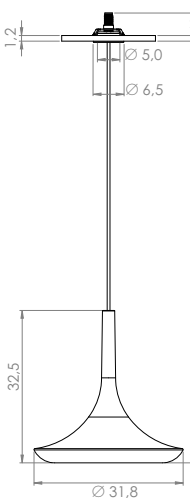

M CLUB C03 ARC recessed canopy for plasterboard or wood ceiling

Canopy + Wiring	Reflector		Electrification	Code	Free of TAX
Black painted	Black Ral 9005	IP20	G9 max 1x60W	CA03.110.02	€ 311,00
Black painted	White Ral 9016			CA03.110.06	€ 311,00
Black painted	Grey Ral 7046			CA03.110.31	€ 311,00
Black painted	Mustard Ral 1005			CA03.110.35	€ 311,00
Black painted	Beige Ral 1019			CA03.110.39	€ 311,00
Black painted	Black Ral 9005	IP20	105° 2700°K Led 9,1W 1010 lm 111 lm/W 80 CRI 250m/A - on/off	CA03.22L.02	€ 406,00
Black painted	White Ral 9016			CA03.22L.06	€ 406,00
Black painted	Grey Ral 7046			CA03.22L.31	€ 406,00
Black painted	Mustard Ral 1005			CA03.22L.35	€ 406,00
Black painted	Beige Ral 1019			CA03.22L.39	€ 406,00

3000°K for led version on request
20 working days for the delivering of the Grey, Yellow and Beige colors