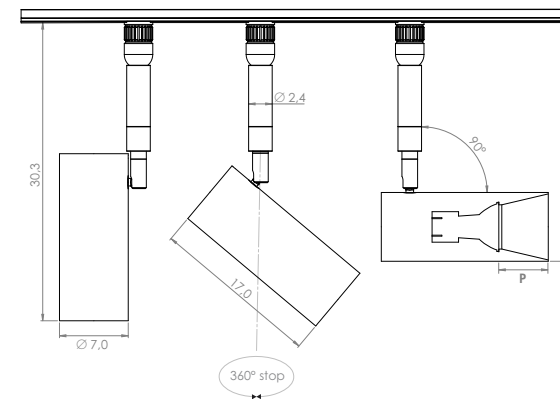

POP P15 Ø 3,0 for 24V track Eutrac **Led 13,4W** Dimmable on demand

Structure			Electrification Ⓢ	Code	Free of TAX
Black painted		IP20	35° 2700°K Led 13,4W 1650 lm	P15.22M.02	€ 230,00 🔒 '16 ▼
White painted			123 lm/W 85 CRI 24V 350m/A	P15.22M.06	€ 230,00 🔒 '16 ▼
Black painted		IP20	35° 3000°K Led 13,4W 1727 lm	P15.23M.02	€ 230,00 🔒 '16 ▼
White painted			129 lm/W 85 CRI 24V 350m/A	P15.23M.06	€ 230,00 🔒 '16 ▼
Black painted		IP20	35° 4000°K Led 13,4W 1786 lm	P15.24M.02	€ 230,00 🔒 '16 ▼
White painted			133 lm/W 85 CRI 24V 350m/A	P15.24M.06	€ 230,00 🔒 '16 ▼
sizes mm:			Electronic gear 24V series DIN:		
40x126x114	120W	ON/OFF	0 ~ 5A	KIT.024.120	€ 83,00 🔒 '15
126x126x100	240W	ON/OFF	0 ~ 10A	KIT.024.240	€ 170,00 🔒 '15
227x126x100	480W	ON/OFF	0 ~ 20A	KIT.024.480	€ 303,00 🔒 '15

POP P15 Ø 7,0 for 24V track Eutrac **Led 11,2W** Dimmable on demand