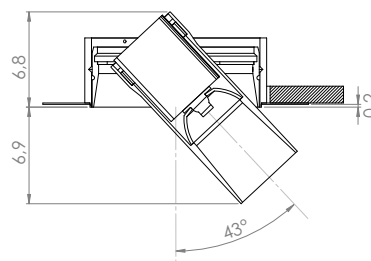

Structure		Electrification ☑	Code	Free of TAX
Black painted White painted	IP20	230V GU10 max 1x50W	P04.210.02	€ 98,00 ☑'11
			P04.210.06	€ 98,00 ☑'11
Black painted White painted	IP20	12V GU5.3 1x50W Electronic gear for 12V: 12V max. 105VA 240V 50-60 Hz DALI 12V max. 105VA 240V 50-60 Hz	P04.220.02	€ 90,00 ☑'11
			P04.220.06	€ 90,00 ☑'11
			KIT.100.105	€ 18,00 ☑'09
			KIT.101.105	€ 92,00 ☑'11
Black painted White painted	NEW IP20	38° 2700°K Led 11,2W 1115 lm 100 lm/W 85 CRI 350m/A	P04.32M.02	€ 185,00 ☑'16 ▼
			P04.32M.06	€ 185,00 ☑'16 ▼
Black painted White painted	NEW IP20	38° 3000°K Led 11,2W 1175 lm 105 lm/W 85 CRI 350m/A	P04.33M.02	€ 185,00 ☑'16 ▼
			P04.33M.06	€ 185,00 ☑'16 ▼
Black painted White painted	IP20	38° 4000°K Led 11,2W 1229 lm 110 lm/W 85 CRI 350m/A	P04.34M.02	€ 185,00 ☑'16 ▼
			P04.34M.06	€ 185,00 ☑'16 ▼
Black painted White painted	IP20	22° 2700°K Led 11,2W 1115 lm 100 lm/W 85 CRI 350m/A	P04.32S.02	€ 185,00 ☑'16 ▼
			P04.32S.06	€ 185,00 ☑'16 ▼
Black painted White painted	IP20	22° 3000°K Led 11,2W 1175 lm 105 lm/W 85 CRI 350m/A	P04.33S.02	€ 185,00 ☑'16 ▼
			P04.33S.06	€ 185,00 ☑'16 ▼
Black painted White painted	IP20	22° 4000°K Led 11,2W 1229 lm 110 lm/W 85 CRI 350m/A	P04.34S.02	€ 185,00 ☑'16 ▼
			P04.34S.06	€ 185,00 ☑'16 ▼
Black painted White painted	IP20	12° 2700°K Led 11,2W 1115 lm 100 lm/W 85 CRI 350m/A	P04.32T.02	€ 185,00 ☑'16 ▼
			P04.32T.06	€ 185,00 ☑'16 ▼
Black painted White painted	IP20	12° 3000°K Led 11,2W 1175 lm 105 lm/W 85 CRI 350m/A	P04.33T.02	€ 185,00 ☑'16 ▼
			P04.33T.06	€ 185,00 ☑'16 ▼
Black painted White painted	IP20	12° 4000°K Led 11,2W 1229 lm 110 lm/W 85 CRI 350m/A	P04.34T.02	€ 185,00 ☑'16 ▼
			P04.34T.06	€ 185,00 ☑'16 ▼
	sizes mm: 115x45x28 131x38x29 124x80x22 111x52x22 111x52x22	Converter for Led 350m/A: ON/OFF min. 1 - max. 1 ON/OFF min. 2 - max. 2 DALI - PUSH - 1...10V min. 1 - max. 3 DALI min. 1 - max. 1 PUSH - 1...10V min. 1 - max. 1	KIT.350.1L	€ 21,00 ☑'13
			KIT.350.25	€ 35,00 ☑'16
			KIT.351.40	€ 105,00 ☑'15
			KIT.352.15	€ 59,00 ☑'15
			KIT.353.15	€ 59,00 ☑'15
	sizes mm: 185x59x34 212x46x34	Emergency unit: (inverter + battery. Driver not included) 1:00 hour min. 1 - max. 1 3:00 hours min. 1 - max. 1 Led and Emergency unit, warranty only when used together with converter bought from Oty	KIT.900.01	€ 95,00 ☑'15
			KIT.900.03	€ 137,00 ☑'15
Housing for plasterboard		● singular unit housing ●● double linear unit housing ●●● triple linear unit housing ●●● Logo Oty Ø 12,0+Ø17,0 housing	Z00.120.01 Z00.120.2L Z00.120.3L Z00.120.170	€ 46,00 ☑'11 € 88,00 ☑'11 € 125,00 ☑'11 € 103,00 ☑'09
Housing for brickwork		● Singular unit housing	M00.120.01	€ 111,00 ☑'11