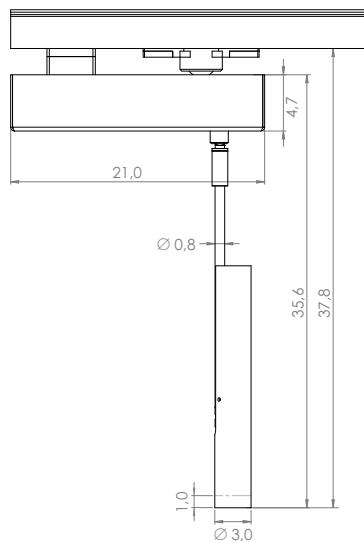

POP P14 Ø 3,0 for 230 voltage 3 circuit track Eutrac **Led 13,4W**

Structure			Electrification ©	Code	Free of TAX
Black painted		IP20	35° 2700°K Led 13,4W 1650 lm	P14.22M.02	€ 332,00 🔒 '15
White painted			123 lm/W 85 CRI 350m/A	P14.22M.06	€ 332,00 🔒 '15
Black painted		IP20	35° 3000°K Led 13,4W 1727 lm	P14.23M.02	€ 332,00 🔒 '15
White painted			129 lm/W 85 CRI 350m/A	P14.23M.06	€ 332,00 🔒 '15
Black painted		IP20	35° 4000°K Led 13,4W 1786 lm	P14.24M.02	€ 332,00 🔒 '15
White painted			133 lm/W 85 CRI 350m/A	P14.24M.06	€ 332,00 🔒 '15

Dimmable IGBT TRIAC

POP P14 Ø 7,0 for 230 voltage 3 circuit track Eutrac **Led 11,2W**