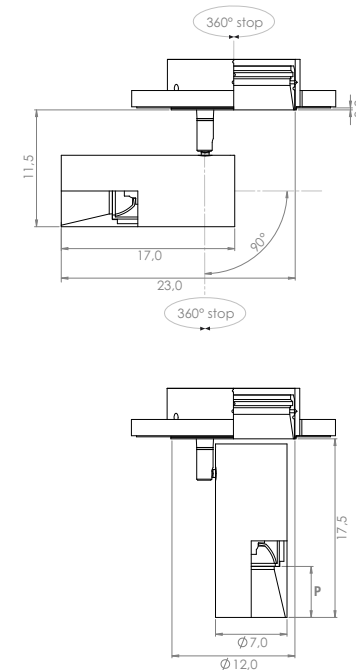

NEW POP P12/K Ø 3,0 Led ceiling

Structure		Electrification ©	Code	Free of TAX
Matt black painted White painted	IP20	35° 2700°K Led 13,4W 1650 lm 123 lm/W 85 CRI 350m/A	P12K.22M.02 P12K.22M.06	€ 541,00 '16 € 541,00 '16
Matt black painted White painted	IP20	35° 3000°K Led 13,4W 1727 lm 129 lm/W 85 CRI 350m/A	P12K.23M.02 P12K.23M.06	€ 541,00 '16 € 541,00 '16
Matt black painted White painted	IP20	35° 4000°K Led 13,4W 1786 lm 133 lm/W 85 CRI 350m/A	P12K.24M.02 P12K.24M.06	€ 541,00 '16 € 541,00 '16

On demand dimmable DALI - PUSH - 1...10V - IGBT TRIAC

ATTENTION:
- the dimensions of the converters and of the emergency units could change without any possibility of notification, because of the continuous technological innovation.
- LED warranty only when used together with converter bought from Oty Srl
- emergency unit works only if the emergency Kit is connected to one converter ONLY.

Code		Ø	P
P12.210.XX	GU10	7,0	5,0
P12.220.XX	GU5.3	7,0	5,0
P12.3XM.XX	350m/A led	7,0	0,5
P12.3XS.XX	350m/A led	7,0	5,0
P12.3XT.XX	350m/A led	7,0	0,5

POP P12 Ø 7,0