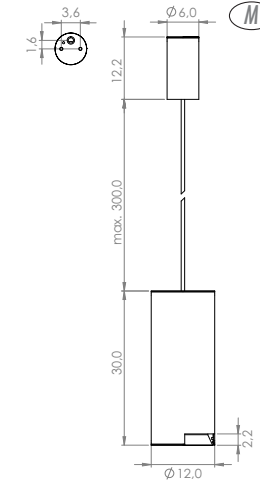

POP P06 Ø 12,0 CUP with external canopy

Wiring	Structure		Electrification ©	Code	Free of TAX
Black Black	Black Ral 9005 White Ral 9016	IP40	24° 2700°K Led 18,1W 2494 lm 138 lm/W 85 CRI 500m/A	P06.52S.02 P06.52S.06	€ 480,00 '15 € 480,00 '15
Black Black	Black Ral 9005 White Ral 9016	IP40	24° 3000°K Led 18,1W 2611 lm 144 lm/W 85 CRI 500m/A	P06.53S.02 P06.53S.06	€ 480,00 '15 € 480,00 '15
Black Black	Black Ral 9005 White Ral 9016	IP40	24° 4000°K Led 18,1W 2697 lm 149 lm/W 85 CRI 500m/A	P06.54S.02 P06.54S.06	€ 480,00 '15 € 480,00 '15

On demand dimmable DALI - PUSH - 1...10V - IGBT TRIAC