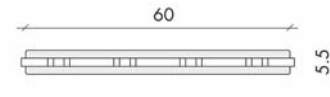

JEK 3 - P Z wall with back-plate

Structure	Reflector		Electrification	Code	Free of TAX
Brushed Steel	Extra Clear Glass	IP20	G9 max 3x60W	JEK3P-Z 4CT	€ 193,00 '16 ▼

JEK 4 - P Z wall with back-plate

Structure	Reflector		Electrification	Code	Free of TAX
Brushed Steel	Extra Clear Glass	IP20	G9 max 4x60W	JEK4P-Z 4CT	€ 263,00 '16 ▼

JEK 100 - P Z wall with back-plate

Structure	Reflector		Electrification	Code	Free of TAX
Brushed Steel	Extra Clear Glass	IP20	G9 max 4x60W	JEK100P-Z 4CT	€ 425,00 '15