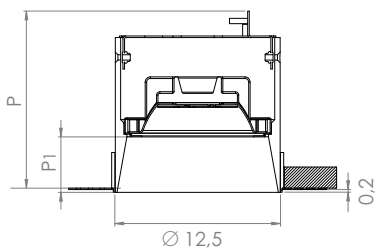

Code	Led	Ø	P	P1
P01.6XX.XX	Led IP40	12,5	13,4	4,0
P01.6XX9.XX	Led IP54	12,5	13,4	4,2

POP P01 Static Ø 12,5 IP40 Led 12,5W - 18,4W - 26,9W

	Electrification	Code	Structure	Free of TAX	
IP40	60° 2700°K Led 12,5W 1477 lm 119 lm/W 85 CRI 350m/A Led 18,4W 2020 lm 110 lm/W 85 CRI 500m/A Led 26,9W 2683 lm 100 lm/W 85 CRI 700m/A	P01.62L.02	Black	€ 220,00 '16	
		P01.62L.06	White	€ 220,00 '16	
	60° 3000°K Led 12,5W 1565 lm 126 lm/W 85 CRI 350m/A Led 18,4W 2140 lm 116 lm/W 85 CRI 500m/A Led 26,9W 2842 lm 106 lm/W 85 CRI 700m/A	P01.63L.02	Black	€ 220,00 '16	
		P01.63L.06	White	€ 220,00 '16	
	60° 4000°K Led 12,5W 1635 lm 131 lm/W 85 CRI 350m/A Led 18,4W 2236 lm 121 lm/W 85 CRI 500m/A Led 26,9W 2963 lm 110 lm/W 85 CRI 700m/A	P01.64L.02	Black	€ 220,00 '16	
		P01.64L.06	White	€ 220,00 '16	
IP40	24° 2700°K Led 12,5W 1477 lm 119 lm/W 85 CRI 350m/A Led 18,4W 2020 lm 110 lm/W 85 CRI 500m/A Led 26,9W 2683 lm 100 lm/W 85 CRI 700m/A	P01.62S.02	Black	€ 220,00 '12	
		P01.62S.06	White	€ 220,00 '12	
	24° 3000°K Led 12,5W 1565 lm 126 lm/W 85 CRI 350m/A Led 18,4W 2140 lm 116 lm/W 85 CRI 500m/A Led 26,9W 2842 lm 106 lm/W 85 CRI 700m/A	P01.63S.02	Black	€ 220,00 '12	
		P01.63S.06	White	€ 220,00 '12	
	24° 4000°K Led 12,5W 1635 lm 131 lm/W 85 CRI 350m/A Led 18,4W 2236 lm 121 lm/W 85 CRI 500m/A Led 26,9W 2963 lm 110 lm/W 85 CRI 700m/A	P01.64S.02	Black	€ 220,00 '12	
		P01.64S.06	White	€ 220,00 '12	
IP40	12° 2700°K Led 12,5W 1477 lm 119 lm/W 85 CRI 350m/A Led 18,4W 2020 lm 110 lm/W 85 CRI 500m/A Led 26,9W 2683 lm 100 lm/W 85 CRI 700m/A	P01.62T.02	Black	€ 220,00 '16	
		P01.62T.06	White	€ 220,00 '16	
	12° 3000°K Led 12,5W 1565 lm 126 lm/W 85 CRI 350m/A Led 18,4W 2140 lm 116 lm/W 85 CRI 500m/A Led 26,9W 2842 lm 106 lm/W 85 CRI 700m/A	P01.63T.02	Black	€ 220,00 '16	
		P01.63T.06	White	€ 220,00 '16	
	12° 4000°K Led 12,5W 1635 lm 131 lm/W 85 CRI 350m/A Led 18,4W 2236 lm 121 lm/W 85 CRI 500m/A Led 26,9W 2963 lm 110 lm/W 85 CRI 700m/A	P01.64T.02	Black	€ 220,00 '16	
		P01.64T.06	White	€ 220,00 '16	
sizes mm: 115x45x28 124x80x22 111x52x22 111x52x22 sizes mm: 115x45x28 124x80x22 111x52x22 111x52x22 sizes mm: 140x45x28 124x80x22 sizes mm: 185x59x34 212x46x34	12,5W	Converter for Led 350m/A:			
		ON/OFF	min. 1 - max. 1 350m/A	KIT.350.1L	€ 21,00 '13
		DALI - PUSH - 1...10V	min. 1 - max. 3 350m/A	KIT.351.40	€ 105,00 '15
		DALI	min. 1 - max. 1 350m/A	KIT.352.15	€ 59,00 '15
		PUSH - 1...10V	min. 1 - max. 1 350m/A	KIT.353.15	€ 59,00 '15
	18,4W	Converter for Led 500m/A:			
		ON/OFF	min. 1 - max. 1 500m/A	KIT.500.1L	€ 21,00 '15
		DALI - PUSH - 1...10V	min. 1 - max. 2 500m/A	KIT.501.50	€ 105,00 '15
		DALI	min. 1 - max. 1 500m/A	KIT.502.20	€ 59,00 '15
		PUSH - 1...10V	min. 1 - max. 1 500m/A	KIT.503.20	€ 59,00 '15
	26,9W	Converter for Led 700m/A:			
		ON/OFF	min. 1 - max. 1 700m/A	KIT.700.1L	€ 24,00 '15
	DALI - PUSH - 1...10V	min. 1 - max. 1 700m/A	KIT.701.50	€ 105,00 '15	
	Emergency unit: (inverter + battery. Driver not included)				
	1:00 hour	min. 1 - max. 3	KIT.900.01	€ 95,00 '15	
	3:00 hours	min. 1 - max. 3	KIT.900.03	€ 137,00 '15	
	Led and Emergency unit, warranty only when used together with converter bought from Oty				

POP P01 Static Ø 12,5 IP54 Led 12,5W - 18,4W - 26,9W