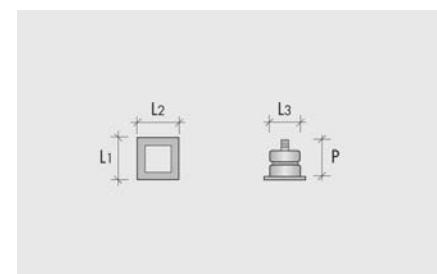

SKY Walk 5 *for plasterboard and brickwork*

Structure	Reflector		Electrification ②	Code	Free of TAX
	White Methacrylate White Methacrylate	IP40	Led 1,2W 350mA 3000°K Led 1,2W 350mA 6500°K	SKW5L30 SKW5L65	€ 59,00 € 59,00
	sizes mm: 68x35x22 68x35x22 115x34x19 124x79x22		Converter for Led 350m/A: ON/OFF min. 1 - max. 3 ON/OFF min. 1 - max. 6 ON/OFF min. 1 - max. 12 DALI - PUSH - 1...10V min. 1 - max. 20	KIT.350.04 KIT.350.08 KIT.350.15 KIT.351.25	€ 17,00 € 20,00 € 27,00 € 105,00
			ATTENTION: - the dimensions of the converters could change without any possibility of notification, because of the continuous technological innovation. - Led warranty only when used together with converter bought from Oty		
			Housing for brickwork Sky Walk 5	W5-Z	€ 7,00