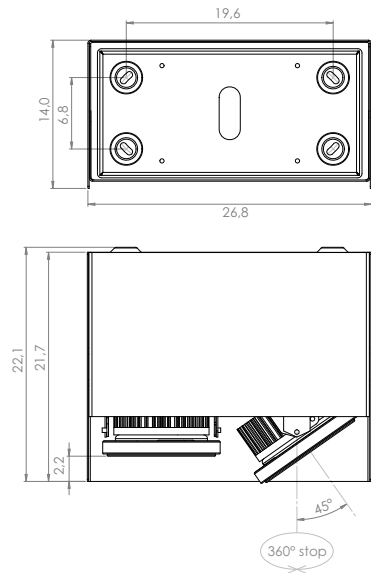

ROS Aluminium painted - Brushed steel
Polished steel

TIM T32 Led 26,9W On demand dimmable DALI - PUSH - 1...10V