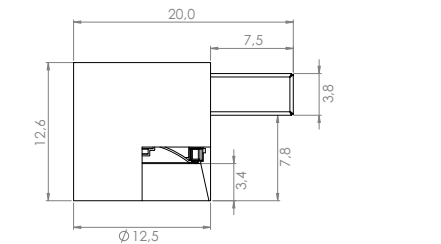

NEW

POP P13 Ø 12,5 wall - ceiling Led 18,4W