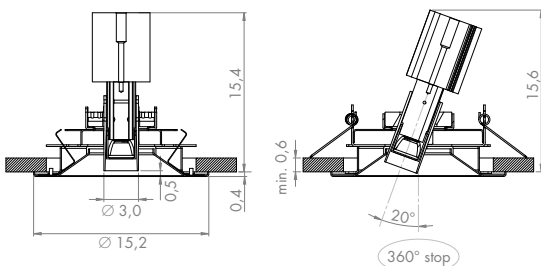

Hole for plasterboard: Ø cm. 13,2