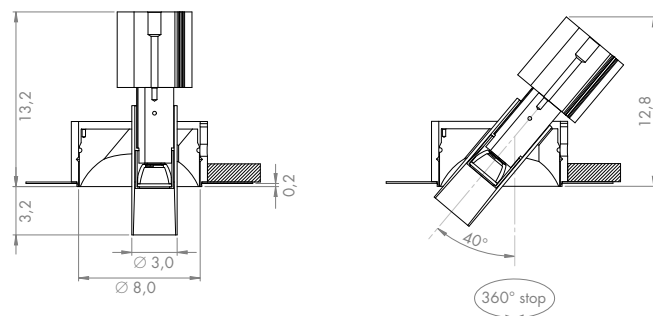

POP P04 Ø 8,0

Structure		Electrification ☑	Code	Free of TAX	
Black painted White painted	IP40	25° 2700°K Led 13,4W 1650 lm 123 lm/W 85 CRI 350m/A	P04.22S.02	€ 118,00 ☑'15	
			P04.22S.06	€ 118,00 ☑'15	
Black painted White painted		IP40	25° 3000°K Led 13,4W 1727 lm 129 lm/W 85 CRI 350m/A	P04.23S.02	€ 118,00 ☑'15
	P04.23S.06			€ 118,00 ☑'15	
Black painted White painted	IP40	25° 4000°K Led 13,4W 1786 lm 133 lm/W 85 CRI 350m/A	P04.24S.02	€ 118,00 ☑'15	
			P04.24S.06	€ 118,00 ☑'15	
	sizes mm: 115x45x28 124x80x22 111x52x22 111x52x22	Converter for Led 350m/A: ON/OFF min. 1 - max. 1 DALI - PUSH - 1...10V min. 1 - max. 3 DALI min. 1 - max. 1 PUSH - 1...10V min. 1 - max. 1	KIT.350.1L	€ 21,00 ☑'13	
			KIT.351.40	€ 105,00 ☑'15	
			KIT.352.15	€ 59,00 ☑'15	
			KIT.353.15	€ 59,00 ☑'15	
	sizes mm: 185x59x34 212x46x34	Emergency unit: (inverter + battery. Driver not included) 1:00 hour min. 1 - max. 1 3:00 hours min. 1 - max. 1 Led and Emergency unit, warranty only when used together with converter bought from Oty	KIT.900.01	€ 95,00 ☑'15	
			KIT.900.03	€ 137,00 ☑'15	
Housing for plasterboard		● singular unit housing ●● double linear unit housing ●●● triple linear unit housing ●●● Logo Oty Ø 8,0+Ø17,0 housing	Z00.080.01 Z00.080.2L Z00.080.3L Z00.080.170	€ 33,00 ☑'09 € 61,00 ☑'09 € 89,00 ☑'09 € 94,00 ☑'09	
Housing for brickwork		● Singular unit housing	M00.080.01	€ 96,00 ☑'11