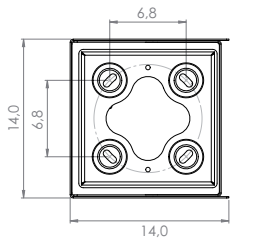

TIM T03 Led **26,9W** On demand dimmable DALI - PUSH - 1...10V

ROS Aluminium painted - Brushed steel
Polished steel

	Electrification ©	Code	Structure	Free of TAX
IP20	60° 2700°K Led 26,9W 2683 lm 100 lm/W 85 CRI 700m/A	T03.62L.02	Matt black painted	€ 343,00
		T03.62L.03	Aluminium painted	€ 343,00
		T03.62L.04	Brushed steel	€ 364,00
		T03.62L.06	White painted	€ 343,00
		T03.62L.09	Polished steel	€ 396,00
IP20	60° 3000°K Led 26,9W 2842 lm 106 lm/W 85 CRI 700m/A	T03.63L.02	Matt black painted	€ 343,00
		T03.63L.03	Aluminium painted	€ 343,00
		T03.63L.04	Brushed steel	€ 364,00
		T03.63L.06	White painted	€ 343,00
		T03.63L.09	Polished steel	€ 396,00
IP20	60° 4000°K Led 26,9W 2969 lm 110 lm/W 85 CRI 700m/A	T03.64L.02	Matt black painted	€ 343,00
		T03.64L.03	Aluminium painted	€ 343,00
		T03.64L.04	Brushed steel	€ 364,00
		T03.64L.06	White painted	€ 343,00
		T03.64L.09	Polished steel	€ 396,00
IP20	24° 2700°K Led 26,9W 2683 lm 100 lm/W 85 CRI 700m/A	T03.62S.02	Matt black painted	€ 343,00
		T03.62S.03	Aluminium painted	€ 343,00
		T03.62S.04	Brushed steel	€ 364,00
		T03.62S.06	White painted	€ 343,00
		T03.62S.09	Polished steel	€ 396,00
IP20	24° 3000°K Led 26,9W 2842 lm 106 lm/W 85 CRI 700m/A	T03.63S.02	Matt black painted	€ 343,00
		T03.63S.03	Aluminium painted	€ 343,00
		T03.63S.04	Brushed steel	€ 364,00
		T03.63S.06	White painted	€ 343,00
		T03.63S.09	Polished steel	€ 396,00
IP20	24° 4000°K Led 26,9W 2969 lm 110 lm/W 85 CRI 700m/A	T03.64S.02	Matt black painted	€ 343,00
		T03.64S.03	Aluminium painted	€ 343,00
		T03.64S.04	Brushed steel	€ 364,00
		T03.64S.06	White painted	€ 343,00
		T03.64S.09	Polished steel	€ 396,00
IP20	12° 2700°K Led 26,9W 2683 lm 100 lm/W 85 CRI 700m/A	T03.62T.02	Matt black painted	€ 343,00
		T03.62T.03	Aluminium painted	€ 343,00
		T03.62T.04	Brushed steel	€ 364,00
		T03.62T.06	White painted	€ 343,00
		T03.62T.09	Polished steel	€ 396,00
IP20	12° 3000°K Led 26,9W 2842 lm 106 lm/W 85 CRI 700m/A	T03.63T.02	Matt black painted	€ 343,00
		T03.63T.03	Aluminium painted	€ 343,00
		T03.63T.04	Brushed steel	€ 364,00
		T03.63T.06	White painted	€ 343,00
		T03.63T.09	Polished steel	€ 396,00
IP20	12° 4000°K Led 26,9W 2969 lm 110 lm/W 85 CRI 700m/A	T03.64T.02	Matt black painted	€ 343,00
		T03.64T.03	Aluminium painted	€ 343,00
		T03.64T.04	Brushed steel	€ 364,00
		T03.64T.06	White painted	€ 343,00
		T03.64T.09	Polished steel	€ 396,00
IP20	12V G53 1x50W max	T03.535.02	Matt black painted	€ 225,00
		T03.535.03	Aluminium painted	€ 225,00
		T03.535.04	Brushed steel	€ 255,00
		T03.535.06	White painted	€ 225,00
		T03.535.09	Polished steel	€ 280,00