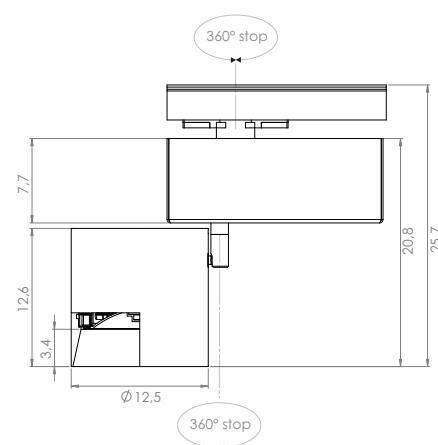

POP P14 Ø 12,5 for 230 voltage 3 circuit track Eutrac **Led 26,9W**

Structure			Electrification ©	Code	Free of TAX
Black painted			60° 2700°K Led 26,9W 2683 lm	P14.62L.02	€ 458,00 🗝️'16
White painted			100 lm/W 85 CRI 700m/A	P14.62L.06	€ 458,00 🗝️'16
Black painted		IP20	60° 3000°K Led 26,9W 2842 lm	P14.63L.02	€ 458,00 🗝️'16
White painted			106 lm/W 85 CRI 700m/A	P14.63L.06	€ 458,00 🗝️'16
Black painted			60° 4000°K Led 26,9W 2969 lm	P14.64L.02	€ 458,00 🗝️'16
White painted			110 lm/W 85 CRI 700m/A	P14.64L.06	€ 458,00 🗝️'16
Black painted			24° 2700°K Led 26,9W 2683 lm	P14.62S.02	€ 458,00 🗝️'15
White painted			100 lm/W 85 CRI 700m/A	P14.62S.06	€ 458,00 🗝️'15
Black painted		IP20	24° 3000°K Led 26,9W 2842 lm	P14.63S.02	€ 458,00 🗝️'15
White painted			106 lm/W 85 CRI 700m/A	P14.63S.06	€ 458,00 🗝️'15
Black painted			24° 4000°K Led 26,9W 2969 lm	P14.64S.02	€ 458,00 🗝️'15
White painted			110 lm/W 85 CRI 700m/A	P14.64S.06	€ 458,00 🗝️'15
Black painted			12° 2700°K Led 26,9W 2683 lm	P14.62T.02	€ 458,00 🗝️'16
White painted			100 lm/W 85 CRI 700m/A	P14.62T.06	€ 458,00 🗝️'16
Black painted		IP20	12° 3000°K Led 26,9W 2842 lm	P14.63T.02	€ 458,00 🗝️'16
White painted			106 lm/W 85 CRI 700m/A	P14.63T.06	€ 458,00 🗝️'16
Black painted			12° 4000°K Led 26,9W 2969 lm	P14.64T.02	€ 458,00 🗝️'16
White painted			110 lm/W 85 CRI 700m/A	P14.64T.06	€ 458,00 🗝️'16

On demand dimmable DALI - PUSH - 1...10V