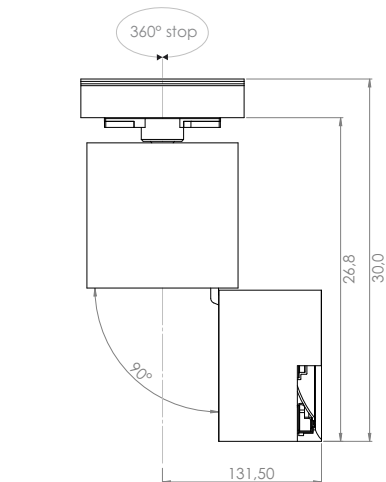

POP P16 Pull h. 21,0 Ø 12,5 for 230 voltage 3 circuit track Eutrac **Led 26,9W**

Structure		Electrification ☉	Code	Free of TAX
Black painted		60° 2700°K Led 26,9W 2683 lm 100 lm/W 85 CRI 700m/A	P16P.62L.02	€ 430,00 🔒 '16 ▼
White painted			P16P.62L.06	€ 430,00 🔒 '16 ▼
Black painted	IP20	60° 3000°K Led 26,9W 2842 lm 106 lm/W 85 CRI 700m/A	P16P.63L.02	€ 430,00 🔒 '16 ▼
White painted			P16P.63L.06	€ 430,00 🔒 '16 ▼
Black painted		60° 4000°K Led 26,9W 2969 lm 110 lm/W 85 CRI 700m/A	P16P.64L.02	€ 430,00 🔒 '16 ▼
White painted			P16P.64L.06	€ 430,00 🔒 '16 ▼
Black painted		24° 2700°K Led 26,9W 2683 lm 100 lm/W 85 CRI 700m/A	P16P.62S.02	€ 430,00 🔒 '16 ▼
White painted			P16P.62S.06	€ 430,00 🔒 '16 ▼
Black painted	IP20	24° 3000°K Led 26,9W 2842 lm 106 lm/W 85 CRI 700m/A	P16P.63S.02	€ 430,00 🔒 '16 ▼
White painted			P16P.63S.06	€ 430,00 🔒 '16 ▼
Black painted		24° 4000°K Led 26,9W 2969 lm 110 lm/W 85 CRI 700m/A	P16P.64S.02	€ 430,00 🔒 '16 ▼
White painted			P16P.64S.06	€ 430,00 🔒 '16 ▼
Black painted		12° 2700°K Led 26,9W 2683 lm 100 lm/W 85 CRI 700m/A	P16P.62T.02	€ 430,00 🔒 '16 ▼
White painted			P16P.62T.06	€ 430,00 🔒 '16 ▼
Black painted	IP20	12° 3000°K Led 26,9W 2842 lm 106 lm/W 85 CRI 700m/A	P16P.63T.02	€ 430,00 🔒 '16 ▼
White painted			P16P.63T.06	€ 430,00 🔒 '16 ▼
Black painted		12° 4000°K Led 26,9W 2969 lm 110 lm/W 85 CRI 700m/A	P16P.64T.02	€ 430,00 🔒 '16 ▼
White painted			P16P.64T.06	€ 430,00 🔒 '16 ▼

On demand dimmable DALI - PUSH - 1...10V

POP P16 Pull h. 21,0 Ø 12,5 for 230 voltage 3 circuit track Eutrac

Structure		Electrification	Code	Free of TAX
Black painted	IP20	12V G53 1x50W	P16P.530.02	€ 323,00 🔒 '13
White painted			P16P.530.06	€ 323,00 🔒 '13