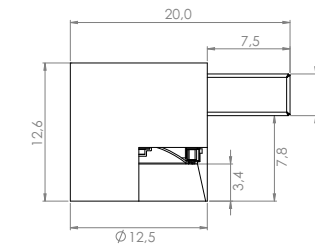

POP P13 Ø 7,0 wall - ceiling

Structure			Electrification	Code	Free of TAX
Matt black painted White painted		IP20	230V GU10 max 1x50W	P13.210.02 P13.210.06	€ 255,00 '11 € 255,00 '16
Matt black painted White painted		IP20	12V GU5.3 1x50W	P13.220.02 P13.220.06	€ 273,00 '11 € 273,00 '16
Matt black painted White painted		IP20	38° 2700°K Led 11,2W 1115 lm 100 lm/W 85 CRI 350m/A	P13.32M.02 P13.32M.06	€ 354,00 '16 € 354,00 '16
Matt black painted White painted	NEW	IP20	38° 3000°K Led 11,2W 1175 lm 105 lm/W 85 CRI 350m/A	P13.33M.02 P13.33M.06	€ 354,00 '16 € 354,00 '16
Matt black painted White painted		IP20	38° 4000°K Led 11,2W 1229 lm 110 lm/W 85 CRI 350m/A	P13.34M.02 P13.34M.06	€ 354,00 '16 € 354,00 '16
Matt black painted White painted		IP20	22° 2700°K Led 11,2W 1115 lm 100 lm/W 85 CRI 350m/A	P13.32S.02 P13.32S.06	€ 354,00 '16 € 354,00 '16
Matt black painted White painted		IP20	22° 3000°K Led 11,2W 1175 lm 105 lm/W 85 CRI 350m/A	P13.33S.02 P13.33S.06	€ 354,00 '16 € 354,00 '16
Matt black painted White painted		IP20	22° 4000°K Led 11,2W 1229 lm 110 lm/W 85 CRI 350m/A	P13.34S.02 P13.34S.06	€ 354,00 '16 € 354,00 '16
Matt black painted White painted		IP20	10° 2700°K Led 11,2W 1115 lm 100 lm/W 85 CRI 350m/A	P13.32T.02 P13.32T.06	€ 354,00 '16 € 354,00 '16
Matt black painted White painted		IP20	10° 3000°K Led 11,2W 1175 lm 105 lm/W 85 CRI 350m/A	P13.33T.02 P13.33T.06	€ 354,00 '16 € 354,00 '16
Matt black painted White painted		IP20	10° 4000°K Led 11,2W 1229 lm 110 lm/W 85 CRI 350m/A	P13.34T.02 P13.34T.06	€ 354,00 '16 € 354,00 '16

On demand dimmable DALI - PUSH - 1...10V - IGBT TRIAC

Code		Ø	P
P13.210.XX	GU10	7,0	5,0
P13.220.XX	GU5.3	7,0	5,0
P13.3XM.XX	350m/A led	7,0	0,5
P13.3XS.XX	350m/A led	7,0	5,0
P13.3XT.XX	350m/A led	7,0	0,5