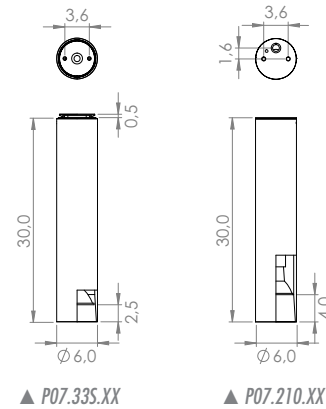

POP P07 Ø 6,0

Structure	Electrification	Code	Free of TAX
Black Ral 9005 White Ral 9016	IP20 230V GU10 max 1x50W	P07.210.02 P07.210.06	€ 94,00 🔒 '09 € 94,00 🔒 '09
Black Ral 9005 White Ral 9016	IP20 22° 3000°K Led 11,2W 1175 lm 105 lm/W 85 CRI 350m/A <i>On demand dimmable IGBT - TRIAC</i>	P07.33S.02 P07.33S.06	€ 214,00 🔒 '16 ▼ € 214,00 🔒 '16 ▼