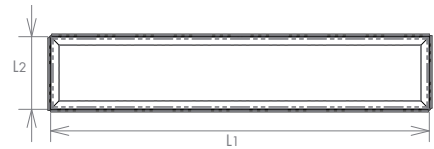

BIC B25 led recessed *only for plasterboard*

Structure		Electrification ©	Code	Free of TAX
Matt black painted White painted	IP44	104° 3000°K Led 17W 2030 lm 121 lm/W 85 CRI 700m/A	BC2.63L.02	€ 220,00 ^{'16}
			BC2.63L.06	€ 220,00 ^{'16}
Housing for plasterboard	■	singular unit housing	ZOB.025.01	€ 63,00 ^{'11}

BIC B50 led recessed *only for plasterboard*

Structure		Electrification ©	Code	Free of TAX
Matt black painted White painted	IP44	104° 3000°K Led 25,6W 3090 lm 120 lm/W 85 CRI 700m/A	BC5.63L.02	€ 268,00 ^{'16}
			BC5.63L.06	€ 268,00 ^{'16}
Matt black painted White painted	IP44	104° 3000°K Led 25,6W 3090 lm 120 lm/W 85 CRI 700m/A EMERGENCY Unit 1:00 hour at 14%	BC5.93L.02	€ 420,00 ^{'16}
			BC5.93L.06	€ 420,00 ^{'16}
Housing for plasterboard	■	singular unit housing	ZOB.050.01	€ 72,00 ^{'16}

BIC B60 led recessed *only for plasterboard*

Structure		Electrification ©	Code	Free of TAX
Matt black painted White painted	IP44	104° 3000°K Led 34,2W 4120 lm 120 lm/W 85 CRI 700m/A	BC6.63L.02	€ 284,00 ^{'16}
			BC6.63L.06	€ 284,00 ^{'16}
Matt black painted White painted	IP44	104° 3000°K Led 34,2W 4120 lm 120 lm/W 85 CRI 700m/A EMERGENCY Unit 1:00 hour at 11%	BC6.93L.02	€ 430,00 ^{'16}
			BC6.93L.06	€ 430,00 ^{'16}
Housing for plasterboard	■	singular unit housing	ZOB.060.01	€ 78,00 ^{'16}

BIC B120 led recessed *only for plasterboard*

Structure		Electrification ©	Code	Free of TAX
Matt black painted White painted	IP44	104° 3000°K Led 68,4W 8240 lm 120 lm/W 85 CRI 700m/A	BC12.63L.02	€ 434,00 ^{'16}
			BC12.63L.06	€ 434,00 ^{'16}
Housing for plasterboard	■	singular unit housing	ZOB.120.01	€ 118,00 ^{'16}

Code	L1	L2	H
BC2.63L.XX	25,1	9,6	14,6
BC5.63L.XX	50,1	9,6	14,6
BC5.93L.XX	50,1	9,6	15,9
BC6.63L.XX	60,1	9,6	14,6
BC6.93L.XX	60,1	9,6	15,9
BC12.63L.XX	120,1	9,6	14,9