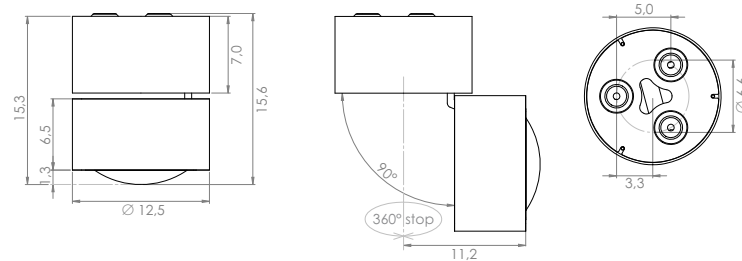

NEW **WALLY W07 Pull h. 15,6** On demand dimmable DALI - PUSH - 1...10V - IGBT TRIAC

Structure			Electrification ©	Code	Free of TAX
Black painted White painted	LOCS PLUS	IP20	50° 2700°K Led 18,1W 2494 lm 138 lm/W 85 CRI 500m/A	W07P.52M.02 W07P.52M.06	€ 430,00 '16 € 430,00 '16
Black painted White painted			50° 3000°K Led 18,1W 2611 lm 144 lm/W 85 CRI 500m/A	W07P.53M.02 W07P.53M.06	€ 430,00 '16 € 430,00 '16
Black painted White painted	LOCS PLUS	IP20	50° 4000°K Led 18,1W 2697 lm 149 lm/W 85 CRI 500m/A	W07P.54M.02 W07P.54M.06	€ 430,00 '16 € 430,00 '16
Black painted White painted			24° 2700°K Led 18,1W 2494 lm 138 lm/W 85 CRI 500m/A	W07P.52S.02 W07P.52S.06	€ 430,00 '16 € 430,00 '16
Black painted White painted	LOCS PLUS	IP20	24° 3000°K Led 18,1W 2611 lm 144 lm/W 85 CRI 500m/A	W07P.53S.02 W07P.53S.06	€ 430,00 '16 € 430,00 '16
Black painted White painted			24° 4000°K Led 18,1W 2697 lm 149 lm/W 85 CRI 500m/A	W07P.54S.02 W07P.54S.06	€ 430,00 '16 € 430,00 '16