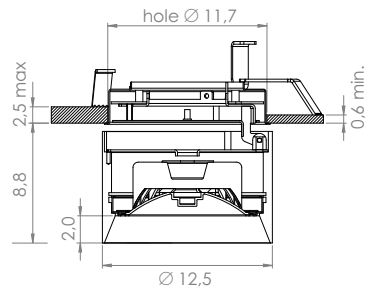

POP RING Pull Ø 12,5 Led 12,5W - 18,4W only for plasterboard

	Electrification	Code	Structure	Free of TAX	
IP20	60° 2700°K Led 12,5W 1477 lm 119 lm/W 85 CRI 350m/A Led 18,4W 2020 lm 110 lm/W 85 CRI 500m/A	PR1P.52L.02 PR1P.52L.06	Black White	€ 325,00 🗝️'16 ▼ € 325,00 🗝️'16 ▼	
	60° 3000°K Led 12,5W 1565 lm 126 lm/W 85 CRI 350m/A Led 18,4W 2140 lm 116 lm/W 85 CRI 500m/A	PR1P.53L.02 PR1P.53L.06	Black White	€ 325,00 🗝️'16 ▼ € 325,00 🗝️'16 ▼	
	60° 4000°K Led 12,5W 1635 lm 131 lm/W 85 CRI 350m/A Led 18,4W 2236 lm 121 lm/W 85 CRI 500m/A	PR1P.54L.02 PR1P.54L.06	Black White	€ 325,00 🗝️'16 ▼ € 325,00 🗝️'16 ▼	
IP20	24° 2700°K Led 12,5W 1477 lm 119 lm/W 85 CRI 350m/A Led 18,4W 2020 lm 110 lm/W 85 CRI 500m/A	PR1P.52S.02 PR1P.52S.06	Black White	€ 325,00 🗝️'16 ▼ € 325,00 🗝️'16 ▼	
	24° 3000°K Led 12,5W 1565 lm 126 lm/W 85 CRI 350m/A Led 18,4W 2140 lm 116 lm/W 85 CRI 500m/A	PR1P.53S.02 PR1P.53S.06	Black White	€ 325,00 🗝️'16 ▼ € 325,00 🗝️'16 ▼	
	24° 4000°K Led 12,5W 1635 lm 131 lm/W 85 CRI 350m/A Led 18,4W 2236 lm 121 lm/W 85 CRI 500m/A	PR1P.54S.02 PR1P.54S.06	Black White	€ 325,00 🗝️'16 ▼ € 325,00 🗝️'16 ▼	
IP20	12° 2700°K Led 12,5W 1477 lm 119 lm/W 85 CRI 350m/A Led 18,4W 2020 lm 110 lm/W 85 CRI 500m/A	PR1P.52T.02 PR1P.52T.06	Black White	€ 325,00 🗝️'16 ▼ € 325,00 🗝️'16 ▼	
	12° 3000°K Led 12,5W 1565 lm 126 lm/W 85 CRI 350m/A Led 18,4W 2140 lm 116 lm/W 85 CRI 500m/A	PR1P.53T.02 PR1P.53T.06	Black White	€ 325,00 🗝️'16 ▼ € 325,00 🗝️'16 ▼	
	12° 4000°K Led 12,5W 1635 lm 131 lm/W 85 CRI 350m/A Led 18,4W 2236 lm 121 lm/W 85 CRI 500m/A	PR1P.54T.02 PR1P.54T.06	Black White	€ 325,00 🗝️'16 ▼ € 325,00 🗝️'16 ▼	
sizes mm: 115x45x28 124x80x22 111x52x22 111x52x22	12,5W Converter for Led 350m/A: ON/OFF min. 1 - max. 1 350m/A DALI - PUSH - 1...10V min. 1 - max. 3 350m/A DALI min. 1 - max. 1 350m/A PUSH - 1...10V min. 1 - max. 1 350m/A	KIT.350.1L KIT.351.40 KIT.352.15 KIT.353.15		€ 21,00 🗝️'13 € 105,00 🗝️'15 € 59,00 🗝️'15 € 59,00 🗝️'15	
	sizes mm: 115x45x28 124x80x22 111x52x22 111x52x22	18,4W Converter for Led 500m/A: ON/OFF min. 1 - max. 1 500m/A DALI - PUSH - 1...10V min. 1 - max. 2 500m/A DALI min. 1 - max. 1 500m/A PUSH - 1...10V min. 1 - max. 1 500m/A	KIT.500.1L KIT.501.50 KIT.502.20 KIT.503.20		€ 21,00 🗝️'15 € 105,00 🗝️'15 € 59,00 🗝️'15 € 59,00 🗝️'15
sizes mm: 185x59x34 212x46x34		Emergency unit: (inverter + battery. Driver not included) 1:00 hour min. 1 - max. 1 3:00 hours min. 1 - max. 1	KIT.900.01 KIT.900.03		€ 95,00 🗝️'15 € 137,00 🗝️'15
	Led and Emergency unit, warranty only when used together with converter bought from Oty				

ATTENTION:
- the dimensions of the converters and of the emergency units could change without any possibility of notification, because of the continuous technological innovation.
- emergency unit works only if the emergency Kit is connected to one converter ONLY.