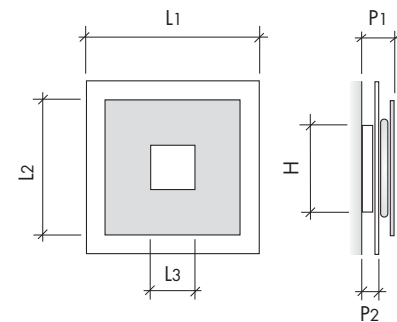

Code	L1	L2	L3	P1	P2	H
TUM40-T	40,0	32,0	10,0	7,2	3,8	20,5

TUM 40 Tech wall - ceiling ROS

Structure	Reflector		Electrification	Code	Free of TAX
Matt black painted				TUM40T-E 2	€ 257,00 '16 ▼
Brushed Steel				TUM40T-E 4	€ 293,00 '16 ▼
White painted	Satinized White	IP40	2Gx13 1x22W E electronic ballast	TUM40T-E 6	€ 257,00 '16 ▼
Rust painted	Methacrylate			TUM40T-E 8	€ 270,00 '16 ▼
Polished Steel				TUM40T-E 9	€ 305,00 '16 ▼
Matt black painted				TUM40T-ED 2	€ 314,00 '16 ▼
Brushed Steel				TUM40T-ED 4	€ 351,00 '16 ▼
White painted	Satinized White	IP40	2Gx13 1x22W ED - DALI	TUM40T-ED 6	€ 314,00 '16 ▼
Rust painted	Methacrylate		electronic dimmable EXCEL one4all	TUM40T-ED 8	€ 327,00 '16 ▼
Polished Steel				TUM40T-ED 9	€ 364,00 '16 ▼