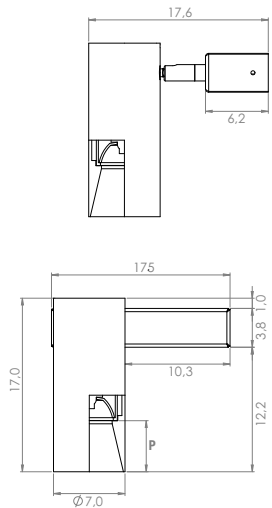

POP P13 Ø 7,0 wall - ceiling

Structure			Electrification	Code	Free of TAX
Matt black painted White painted		IP20	230V GU10 max 1x50W	P13.210.02 P13.210.06	€ 255,00 '11 € 255,00 '16
Matt black painted White painted		IP20	12V GU5.3 1x50W	P13.220.02 P13.220.06	€ 273,00 '11 € 273,00 '16
Matt black painted White painted		IP20	38° 2700°K Led 11,2W 1115 lm 100 lm/W 85 CRI 350m/A	P13.32M.02 P13.32M.06	€ 354,00 '16 € 354,00 '16
Matt black painted White painted	NEW	IP20	38° 3000°K Led 11,2W 1175 lm 105 lm/W 85 CRI 350m/A	P13.33M.02 P13.33M.06	€ 354,00 '16 € 354,00 '16
Matt black painted White painted		IP20	38° 4000°K Led 11,2W 1229 lm 110 lm/W 85 CRI 350m/A	P13.34M.02 P13.34M.06	€ 354,00 '16 € 354,00 '16
Matt black painted White painted		IP20	22° 2700°K Led 11,2W 1115 lm 100 lm/W 85 CRI 350m/A	P13.32S.02 P13.32S.06	€ 354,00 '16 € 354,00 '16
Matt black painted White painted		IP20	22° 3000°K Led 11,2W 1175 lm 105 lm/W 85 CRI 350m/A	P13.33S.02 P13.33S.06	€ 354,00 '16 € 354,00 '16
Matt black painted White painted		IP20	22° 4000°K Led 11,2W 1229 lm 110 lm/W 85 CRI 350m/A	P13.34S.02 P13.34S.06	€ 354,00 '16 € 354,00 '16
Matt black painted White painted		IP20	10° 2700°K Led 11,2W 1115 lm 100 lm/W 85 CRI 350m/A	P13.32T.02 P13.32T.06	€ 354,00 '16 € 354,00 '16
Matt black painted White painted		IP20	10° 3000°K Led 11,2W 1175 lm 105 lm/W 85 CRI 350m/A	P13.33T.02 P13.33T.06	€ 354,00 '16 € 354,00 '16
Matt black painted White painted		IP20	10° 4000°K Led 11,2W 1229 lm 110 lm/W 85 CRI 350m/A	P13.34T.02 P13.34T.06	€ 354,00 '16 € 354,00 '16

On demand dimmable DALI - PUSH - 1...10V - IGBT TRIAC

Code		Ø	P
P13.210.XX	GU10	7,0	5,0
P13.220.XX	GU5.3	7,0	5,0
P13.3XM.XX	350m/A led	7,0	0,5
P13.3XS.XX	350m/A led	7,0	5,0
P13.3XT.XX	350m/A led	7,0	0,5