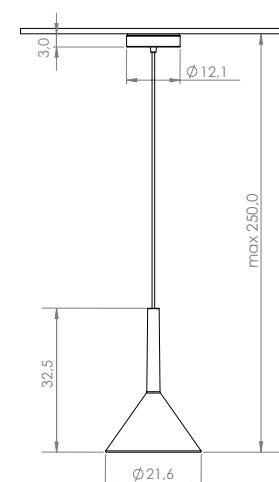

M CLUB C02 CUP with external canopy

Canopy + Wiring	Reflector		Electrification	Code	Free of TAX
Black painted	Black Ral 9005	IP20	G9 max 1x60W	CC02.110.02	€ 311,00
Black painted	White Ral 9016			CC02.110.06	€ 311,00
Black painted	Grey Ral 7046			CC02.110.31	€ 311,00
Black painted	Mustard Ral 1005			CC02.110.35	€ 311,00
Black painted	Beige Ral 1019			CC02.110.39	€ 311,00
Black painted	Black Ral 9005	IP20	105° 2700°K Led 9,1W 1010 lm 111 lm/W 80 CRI 250m/A - on/off	CC02.22L.02	€ 406,00
Black painted	White Ral 9016			CC02.22L.06	€ 406,00
Black painted	Grey Ral 7046			CC02.22L.31	€ 406,00
Black painted	Mustard Ral 1005			CC02.22L.35	€ 406,00
Black painted	Beige Ral 1019			CC02.22L.39	€ 406,00