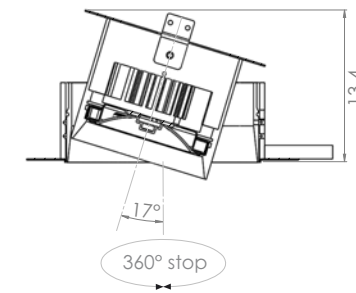

ATTENTION:
- the dimensions of the converters and of the emergency units could change without any possibility of notification, because of the continuous technological innovation.

- emergency unit works only if the emergency Kit is connected to one converter ONLY.

POP P03 Ø 17,0 Led 12,5W - 18,4W - 26,9W for plasterboard and brickwork