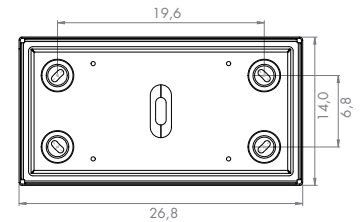

TIM T22 Led **26,9W** On demand dimmable DALI - PUSH - 1...10V

ROS Aluminium painted - Brushed steel
Polished steel

	Electrification ©	Code	Structure	Free of TAX
IP20	60° 2700°K Led 2x26,9W 2x2683 lm 100 lm/W 85 CRI 700m/A	T22.62L.02	Matt black painted	€ 610,00
		T22.62L.03	Aluminium painted	€ 610,00
		T22.62L.04	Brushed steel	€ 653,00
		T22.62L.06	White painted	€ 610,00
		T22.62L.09	Polished steel	€ 728,00
IP20	60° 3000°K Led 2x26,9W 2x2842 lm 106 lm/W 85 CRI 700m/A	T22.63L.02	Matt black painted	€ 610,00
		T22.63L.03	Aluminium painted	€ 610,00
		T22.63L.04	Brushed steel	€ 653,00
		T22.63L.06	White painted	€ 610,00
		T22.63L.09	Polished steel	€ 728,00
IP20	60° 4000°K Led 2x26,9W 2x2969 lm 110 lm/W 85 CRI 700m/A	T22.64L.02	Matt black painted	€ 610,00
		T22.64L.03	Aluminium painted	€ 610,00
		T22.64L.04	Brushed steel	€ 653,00
		T22.64L.06	White painted	€ 610,00
		T22.64L.09	Polished steel	€ 728,00
IP20	24° 2700°K Led 2x26,9W 2x2683 lm 100 lm/W 85 CRI 700m/A	T22.62S.02	Matt black painted	€ 610,00
		T22.62S.03	Aluminium painted	€ 610,00
		T22.62S.04	Brushed steel	€ 653,00
		T22.62S.06	White painted	€ 610,00
		T22.62S.09	Polished steel	€ 728,00
IP20	24° 3000°K Led 2x26,9W 2x2842 lm 106 lm/W 85 CRI 700m/A	T22.63S.02	Matt black painted	€ 610,00
		T22.63S.03	Aluminium painted	€ 610,00
		T22.63S.04	Brushed steel	€ 653,00
		T22.63S.06	White painted	€ 610,00
		T22.63S.09	Polished steel	€ 728,00
IP20	24° 4000°K Led 2x26,9W 2x2969 lm 110 lm/W 85 CRI 700m/A	T22.64S.02	Matt black painted	€ 610,00
		T22.64S.03	Aluminium painted	€ 610,00
		T22.64S.04	Brushed steel	€ 653,00
		T22.64S.06	White painted	€ 610,00
		T22.64S.09	Polished steel	€ 728,00
IP20	12° 2700°K Led 2x26,9W 2x2683 lm 100 lm/W 85 CRI 700m/A	T22.62T.02	Matt black painted	€ 610,00
		T22.62T.03	Aluminium painted	€ 610,00
		T22.62T.04	Brushed steel	€ 653,00
		T22.62T.06	White painted	€ 610,00
		T22.62T.09	Polished steel	€ 728,00
IP20	12° 3000°K Led 2x26,9W 2x2842 lm 106 lm/W 85 CRI 700m/A	T22.63T.02	Matt black painted	€ 610,00
		T22.63T.03	Aluminium painted	€ 610,00
		T22.63T.04	Brushed steel	€ 653,00
		T22.63T.06	White painted	€ 610,00
		T22.63T.09	Polished steel	€ 728,00
IP20	12° 4000°K Led 2x26,9W 2x2969 lm 110 lm/W 85 CRI 700m/A	T22.64T.02	Matt black painted	€ 610,00
		T22.64T.03	Aluminium painted	€ 610,00
		T22.64T.04	Brushed steel	€ 653,00
		T22.64T.06	White painted	€ 610,00
		T22.64T.09	Polished steel	€ 728,00
IP20	12V G53 2x50W max	T22.535.02	Matt black painted	€ 375,00
		T22.535.03	Aluminium painted	€ 375,00
		T22.535.04	Brushed steel	€ 448,00
		T22.535.06	White painted	€ 375,00
		T22.535.09	Polished steel	€ 518,00