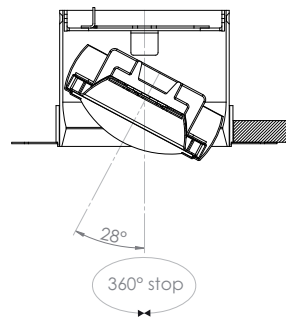

Emergency:
N° 1 bulb switch on at 20% powered.
Battery: 1:00 h

WALLY W01 Dynamic Ø 12,5 Led 12,3W - 18,1W

		Electrification ☺	Code	Structure	Free of TAX				
LOCS PLUS	IP20	50° 2700°K Led 12,3W 1792 lm 146 lm/W 85 CRI 350m/A Led 18,1W 2494 lm 138 lm/W 85 CRI 500m/A	W01D.52M.02	Black	€ 320,00 📦'16				
			W01D.52M.06	White	€ 320,00 📦'16				
		50° 3000°K Led 12,3W 1876 lm 153 lm/W 85 CRI 350m/A Led 18,1W 2611 lm 144 lm/W 85 CRI 500m/A	W01D.53M.02	Black	€ 320,00 📦'16				
	W01D.53M.06		White	€ 320,00 📦'16					
	50° 4000°K Led 12,3W 1938 lm 158 lm/W 85 CRI 350m/A Led 18,1W 2697 lm 149 lm/W 85 CRI 500m/A	W01D.54M.02	Black	€ 320,00 📦'16					
		W01D.54M.06	White	€ 320,00 📦'16					
LOCS PLUS	IP20	24° 2700°K Led 12,3W 1792 lm 146 lm/W 85 CRI 350m/A Led 18,1W 2494 lm 138 lm/W 85 CRI 500m/A	W01D.52S.02	Black	€ 320,00 📦'16				
			W01D.52S.06	White	€ 320,00 📦'16				
		24° 3000°K Led 12,3W 1876 lm 153 lm/W 85 CRI 350m/A Led 18,1W 2611 lm 144 lm/W 85 CRI 500m/A	W01D.53S.02	Black	€ 320,00 📦'16				
	W01D.53S.06		White	€ 320,00 📦'16					
	24° 4000°K Led 12,3W 1938 lm 158 lm/W 85 CRI 350m/A Led 18,1W 2697 lm 149 lm/W 85 CRI 500m/A	W01D.54S.02	Black	€ 320,00 📦'16					
		W01D.54S.06	White	€ 320,00 📦'16					
sizes mm: 115x45x28 124x80x22 111x52x22 111x52x22 sizes mm: 115x45x28 124x80x22 111x52x22 111x52x22 sizes mm: 185x59x34 212x46x34			Converter for Led 350m/A:		€ 21,00 📦'13 € 105,00 📦'15 € 59,00 📦'15 € 59,00 📦'15				
			12,3W	ON/OFF		min. 1 - max. 1	350m/A	KIT.350.1L	
				DALI - PUSH - 1...10V		min. 1 - max. 3	350m/A	KIT.351.40	
				DALI		min. 1 - max. 1	350m/A	KIT.352.15	
				PUSH - 1...10V		min. 1 - max. 1	350m/A	KIT.353.15	
			18,1W	ON/OFF		min. 1 - max. 1	500m/A	KIT.500.1L	
				DALI - PUSH - 1...10V		min. 1 - max. 2	500m/A	KIT.501.50	
				DALI		min. 1 - max. 1	500m/A	KIT.502.20	
				PUSH - 1...10V		min. 1 - max. 1	500m/A	KIT.503.20	
			Emergency unit: (inverter + battery. Driver not included)						
			1:00 hour	min. 1 - max. 1			KIT.900.01	€ 95,00 📦'15	
			3:00 hours	min. 1 - max. 1			KIT.900.03	€ 137,00 📦'15	
Led and Emergency unit, warranty only when used together with converter bought from Oty									
Housing for plasterboard	● ●● ●●●	singular unit housing	Z00.125.01	€ 38,00 📦'11					
		double linear unit housing	Z00.125.2L	€ 75,00 📦'11					
		triple linear unit housing	Z00.125.3L	€ 106,00 📦'11					
Housing for brickwork	●	Singular unit housing	M00.125.01	€ 139,00 📦'11					