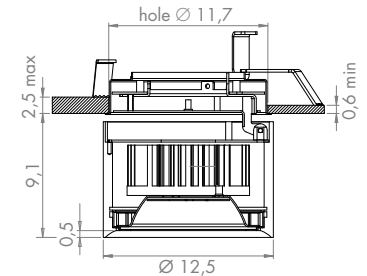

POP RING Pull Ø 12,5 Led 26,9W only for plasterboard

	Electrification	Code	Structure	Free of TAX
IP20	60° 2700°K Led 26,9W 2683 lm 100 lm/W 85 CRI 700m/A	PR1P.62L.02 PR1P.62L.06	Black White	€ 325,00 🗝️'16 ▼ € 325,00 🗝️'16 ▼
	60° 3000°K Led 26,9W 2842 lm 106 lm/W 85 CRI 700m/A	PR1P.63L.02 PR1P.63L.06	Black White	€ 325,00 🗝️'16 ▼ € 325,00 🗝️'16 ▼
	60° 4000°K Led 26,9W 2963 lm 110 lm/W 85 CRI 700m/A	PR1P.64L.02 PR1P.64L.06	Black White	€ 325,00 🗝️'16 ▼ € 325,00 🗝️'16 ▼
IP20	24° 2700°K Led 26,9W 2683 lm 100 lm/W 85 CRI 700m/A	PR1P.62S.02 PR1P.62S.06	Black White	€ 325,00 🗝️'16 ▼ € 325,00 🗝️'16 ▼
	24° 3000°K Led 26,9W 2842 lm 106 lm/W 85 CRI 700m/A	PR1P.63S.02 PR1P.63S.06	Black White	€ 325,00 🗝️'16 ▼ € 325,00 🗝️'16 ▼
	24° 4000°K Led 26,9W 2963 lm 110 lm/W 85 CRI 700m/A	PR1P.64S.02 PR1P.64S.06	Black White	€ 325,00 🗝️'16 ▼ € 325,00 🗝️'16 ▼
IP20	12° 2700°K Led 26,9W 2683 lm 100 lm/W 85 CRI 700m/A	PR1P.62T.02 PR1P.62T.06	Black White	€ 325,00 🗝️'16 ▼ € 325,00 🗝️'16 ▼
	12° 3000°K Led 26,9W 2842 lm 106 lm/W 85 CRI 700m/A	PR1P.63T.02 PR1P.63T.06	Black White	€ 325,00 🗝️'16 ▼ € 325,00 🗝️'16 ▼
	12° 4000°K Led 26,9W 2963 lm 110 lm/W 85 CRI 700m/A	PR1P.64T.02 PR1P.64T.06	Black White	€ 325,00 🗝️'16 ▼ € 325,00 🗝️'16 ▼
sizes mm: 140x45x28 124x80x22	26,9W Converter for Led 700m/A: ON/OFF min. 1 - max. 1 700m/A DALI - PUSH - 1...10V min. 1 - max. 1 700m/A	KIT.700.1L KIT.701.50		€ 24,00 🗝️'15 € 105,00 🗝️'15
	sizes mm: 185x59x34 212x46x34	Emergency unit: (inverter + battery. Driver not included) 1:00 hour min. 1 - max. 1 3:00 hours min. 1 - max. 1 Led and Emergency unit, warranty only when used together with converter bought from Oty	KIT.900.01 KIT.900.03	€ 95,00 🗝️'15 € 137,00 🗝️'15

POP RING Pull Ø 12,5 only for plasterboard

	Electrification	Code	Structure	Free of TAX
IP20	12V G53 1x50W Electronic gear for 12V: 12V max. 105VA 240V 50-60 Hz DALI 12V max. 105VA 240V 50-60 Hz	PR1P.530.02 PR1P.530.06	Black	€ 220,00 🗝️'16 ▼
			White	€ 220,00 🗝️'16 ▼
		KIT.100.105		€ 18,00 🗝️'09
		KIT.101.105		€ 92,00 🗝️'11

ATTENTION:
- the dimensions of the converters and of the emergency units could change without any possibility of notification, because of the continuous technological innovation.
- emergency unit works only if the emergency Kit is connected to one converter ONLY.