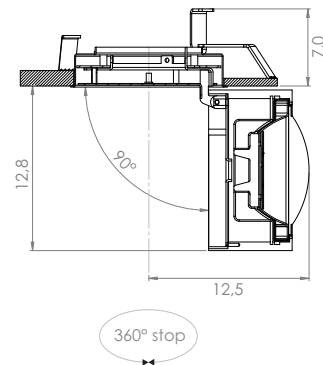

WALLY RING Pull Ø 12,5 Led 12,3W - 18,1W only for plasterboard

	Electrification	Code	Structure	Free of TAX
LOCS PLUS	IP20	50° 2700°K Led 12,3W 1792 lm 146 lm/W 85 CRI 350m/A Led 18,1W 2494 lm 138 lm/W 85 CRI 500m/A	Black White	€ 330,00 €16▼ € 330,00 €16▼
		50° 3000°K Led 12,3W 1876 lm 153 lm/W 85 CRI 350m/A Led 18,1W 2611 lm 144 lm/W 85 CRI 500m/A	Black White	€ 330,00 €16▼ € 330,00 €16▼
		50° 4000°K Led 12,3W 1938 lm 158 lm/W 85 CRI 350m/A Led 18,1W 2697 lm 149 lm/W 85 CRI 500m/A	Black White	€ 330,00 €16▼ € 330,00 €16▼
	IP20	24° 2700°K Led 12,3W 1792 lm 146 lm/W 85 CRI 350m/A Led 18,1W 2494 lm 138 lm/W 85 CRI 500m/A	Black White	€ 330,00 €16▼ € 330,00 €16▼
		24° 3000°K Led 12,3W 1876 lm 153 lm/W 85 CRI 350m/A Led 18,1W 2611 lm 144 lm/W 85 CRI 500m/A	Black White	€ 330,00 €16▼ € 330,00 €16▼
		24° 4000°K Led 12,3W 1938 lm 158 lm/W 85 CRI 350m/A Led 18,1W 2697 lm 149 lm/W 85 CRI 500m/A	Black White	€ 330,00 €16▼ € 330,00 €16▼
sizes mm: 115x45x28 124x80x22 111x52x22 111x52x22	12,3W	Converter for Led 350m/A:		
		ON/OFF min. 1 -max. 1 350m/A	KIT.350.1L	€ 21,00 €13
		DALI - PUSH - 1...10V min. 1 -max. 3 350m/A	KIT.351.40	€ 105,00 €15
sizes mm: 115x45x28 124x80x22 111x52x22 111x52x22	18,1W	DALI min. 1 -max. 1 350m/A	KIT.352.15	€ 59,00 €15
		PUSH - 1...10V min. 1 -max. 1 350m/A	KIT.353.15	€ 59,00 €15
		Converter for Led 500m/A:		
sizes mm: 115x45x28 124x80x22 111x52x22 111x52x22	18,1W	ON/OFF min. 1 -max. 1 500m/A	KIT.500.1L	€ 21,00 €15
		DALI - PUSH - 1...10V min. 1 -max. 2 500m/A	KIT.501.50	€ 105,00 €15
		DALI min. 1 -max. 1 500m/A	KIT.502.20	€ 59,00 €15
sizes mm: 185x59x34 212x46x34		PUSH - 1...10V min. 1 -max. 1 500m/A	KIT.503.20	€ 59,00 €15
		Emergency unit: (inverter + battery. Driver not included)		
		1:00 hour min. 1 -max. 1	KIT.900.01	€ 95,00 €15
	3:00 hours min. 1 -max. 1	KIT.900.03	€ 137,00 €15	
		Led and Emergency unit, warranty only when used together with converter bought from Oty		

ATTENTION:
- the dimensions of the converters and of the emergency units could change without any possibility of notification, because of the continuous technological innovation.
- emergency unit works only if the emergency Kit is connected to one converter ONLY.