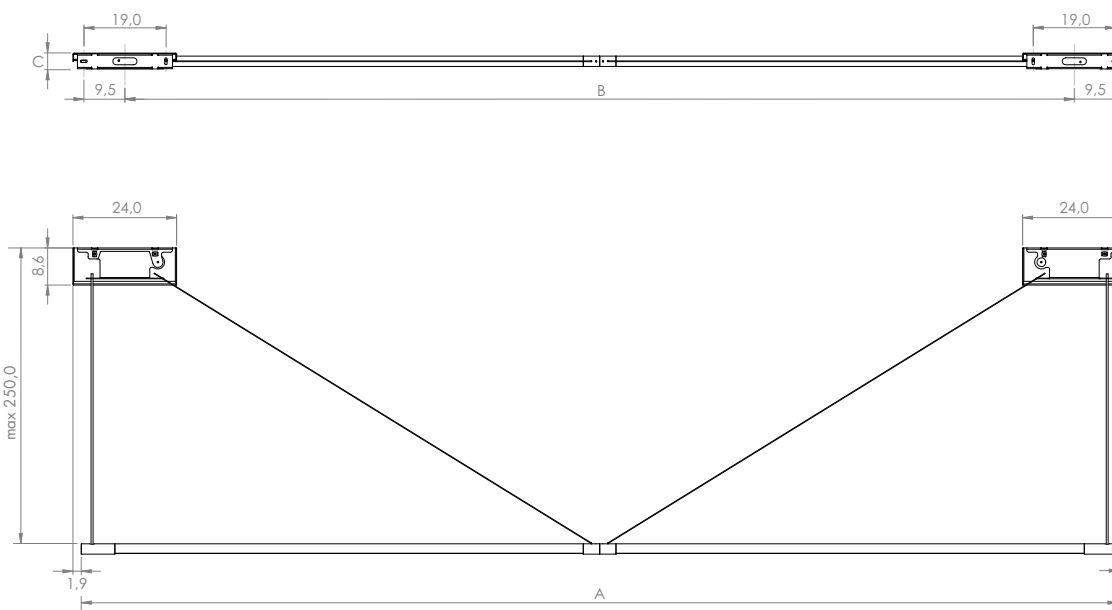

Code		A	B	C
P123.4XL.XX	Led	240	219,8	4,1
P203.4XL.XX	Led	384	363,8	4,7

POP P123 Brooklyn CUP ON/OFF *with external canopy*

Structure		Electrification ①	Code	Free of TAX
Matt black painted		IP20	44° 3000°K Led 2x25,9W 2x2350 lm	P123.43L.02
White painted			91 lm/W 85 CRI 24V	P123.43L.06
				€ 1.600,00
				€ 1.600,00

POP P203 Brooklyn CUP *with external canopy* Item dimmable on request

Structure		Electrification ①	Code	Free of TAX
Matt black painted		IP20	44° 3000°K Led 2x43,2W 2x3915 lm	P203.43L.02
White painted			91 lm/W 85 CRI 24V	P203.43L.06
				€ 2.200,00
				€ 2.200,00