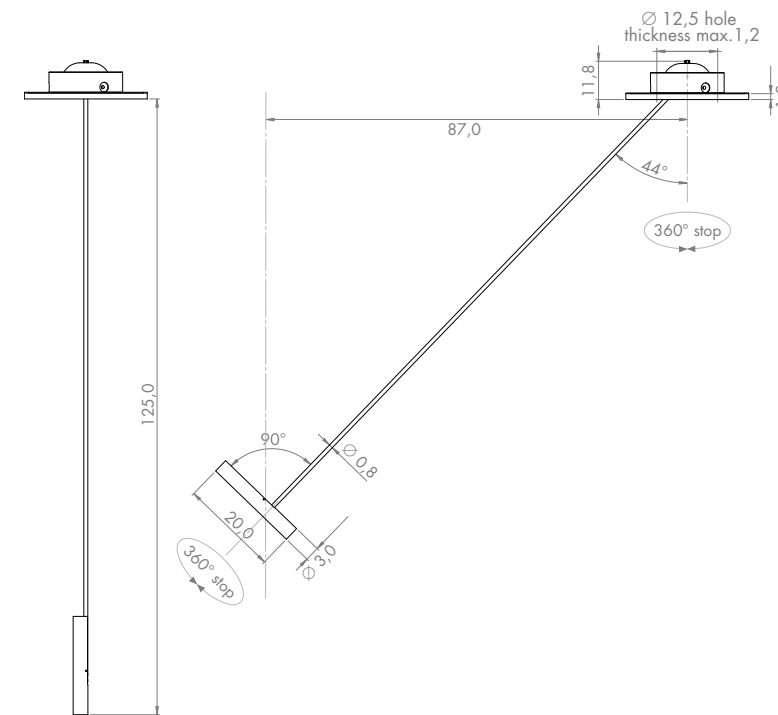

POP P12/L Ø 3,0 Led only for plasterboard

Structure			Electrification ☑	Code	Free of TAX
Matt black painted White painted		IP20	35° 2700°K Led 13,4W 1650 lm 123 lm/W 85 CRI 350m/A	P12L.22M.02 P12L.22M.06	€ 386,00 📄 '15 € 386,00 📄 '15
Matt black painted White painted		IP20	35° 3000°K Led 13,4W 1727 lm 129 lm/W 85 CRI 350m/A	P12L.23M.02 P12L.23M.06	€ 386,00 📄 '15 € 386,00 📄 '15
Matt black painted White painted		IP20	35° 4000°K Led 13,4W 1786 lm 133 lm/W 85 CRI 350m/A	P12L.24M.02 P12L.24M.06	€ 386,00 📄 '15 € 386,00 📄 '15
	sizes mm:		Converter for Led 350m/A:		
	115x45x28		ON/OFF min. 1 -max. 1	KIT.350.1L	€ 21,00 📄 '13
	131x38x29		ON/OFF min. 2 -max. 2	KIT.350.25	€ 35,00 📄 '16
	124x80x22		DALI - PUSH - 1...10V min. 1 -max. 3	KIT.351.40	€ 105,00 📄 '15
	111x52x22		DALI min. 1 -max. 1	KIT.352.15	€ 59,00 📄 '15
	111x52x22		PUSH - 1...10V min. 1 -max. 1	KIT.353.15	€ 59,00 📄 '15
	sizes mm:		Emergency unit: (inverter + battery. Driver not included)		
	185x59x34		1:00 hour min. 1 -max. 1	KIT.900.01	€ 95,00 📄 '15
	212x46x34		3:00 hours min. 1 -max. 1	KIT.900.03	€ 137,00 📄 '15
			Led and Emergency unit, warranty only when used together with converter bought from Oty		
Housing for plasterboard		●	singular unit housing	W00.125.01	€ 134,00 📄 '15