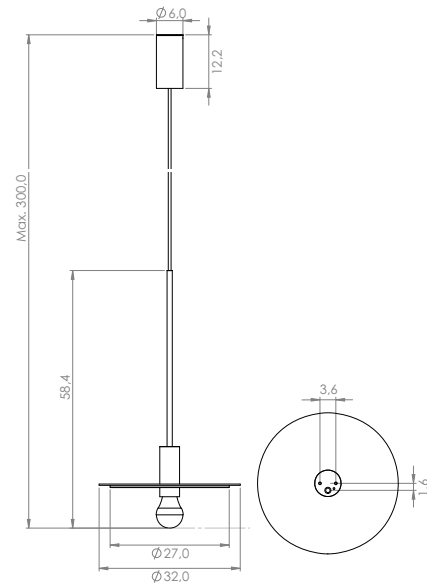

NEW POP PC32 Host CUP ON/OFF with external canopy

Wire	Structure		Electrification Ⓛ	Code	Free of TAX
Black	Black/Brass	IP20	2700°K Led 7W 800 lm 114 lm/W 80 CRI 220V÷240V	PC32.12L.2B	€ 412,00 🔒 '16

NEW POP P33 Host ON/OFF ceiling