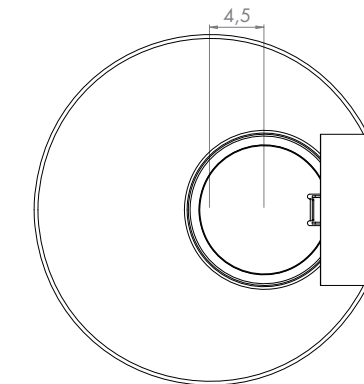

POP P30P Sun Pull Led 12,3W

Structure			Electrification ©	Code	Free of TAX
Black painted White painted			80° 2700°K Led 12,3W 1792 lm 146 lm/W 85 CRI 350m/A	P30P.42L.02 P30P.42L.06	€ 461,00 🗝️ '15 € 461,00 🗝️ '15
Black painted White painted	LOHD	IP20	80° 3000°K Led 12,3W 1876 lm 153 lm/W 85 CRI 350m/A	P30P.43L.02 P30P.43L.06	€ 461,00 🗝️ '15 € 461,00 🗝️ '15
Black painted White painted			80° 4000°K Led 12,3W 1938 lm 158 lm/W 85 CRI 350m/A	P30P.44L.02 P30P.44L.06	€ 461,00 🗝️ '15 € 461,00 🗝️ '15
Black painted White painted			32° 2700°K Led 12,3W 1792 lm 146 lm/W 85 CRI 350m/A	P30P.52M.02 P30P.52M.06	€ 461,00 🗝️ '15 € 461,00 🗝️ '15
Black painted White painted	LOCS	IP20	32° 3000°K Led 12,3W 1876 lm 153 lm/W 85 CRI 350m/A	P30P.53M.02 P30P.53M.06	€ 461,00 🗝️ '15 € 461,00 🗝️ '15
Black painted White painted			32° 4000°K Led 12,3W 1938 lm 158 lm/W 85 CRI 350m/A	P30P.54M.02 P30P.54M.06	€ 461,00 🗝️ '15 € 461,00 🗝️ '15
Black painted White painted			24° 2700°K Led 12,3W 1792 lm 146 lm/W 85 CRI 350m/A	P30P.52S.02 P30P.52S.06	€ 461,00 🗝️ '15 € 461,00 🗝️ '15
Black painted White painted	LOCS	IP20	24° 3000°K Led 12,3W 1876 lm 153 lm/W 85 CRI 350m/A	P30P.53S.02 P30P.53S.06	€ 461,00 🗝️ '15 € 461,00 🗝️ '15
Black painted White painted			24° 4000°K Led 12,3W 1938 lm 158 lm/W 85 CRI 350m/A	P30P.54S.02 P30P.54S.06	€ 461,00 🗝️ '15 € 461,00 🗝️ '15

On demand dimmable DALI - PUSH - 1...10V - IGBT TRIAC