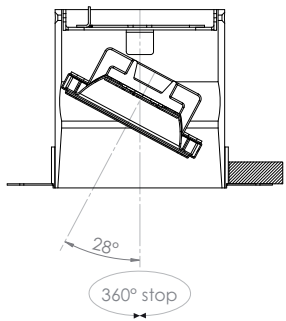

POP P01 Dynamic Ø 12,5

	Electrification	Code	Structure	Free of TAX
IP20	60° 2700°K Led 12,5W 1477 lm 119 lm/W 85 CRI 350m/A Led 18,4W 2020 lm 110 lm/W 85 CRI 500m/A	P01D.62L.02 P01D.62L.06	Black White	€ 289,00 '16 € 289,00 '16
	60° 3000°K Led 12,5W 1565 lm 126 lm/W 85 CRI 350m/A Led 18,4W 2140 lm 116 lm/W 85 CRI 500m/A	P01D.63L.02 P01D.63L.06	Black White	€ 289,00 '16 € 289,00 '16
	60° 4000°K Led 12,5W 1635 lm 131 lm/W 85 CRI 350m/A Led 18,4W 2236 lm 121 lm/W 85 CRI 500m/A	P01D.64L.02 P01D.64L.06	Black White	€ 289,00 '16 € 289,00 '16
IP20	24° 2700°K Led 12,5W 1477 lm 119 lm/W 85 CRI 350m/A Led 18,4W 2020 lm 110 lm/W 85 CRI 500m/A	P01D.62S.02 P01D.62S.06	Black White	€ 289,00 '16 € 289,00 '16
	24° 3000°K Led 12,5W 1565 lm 126 lm/W 85 CRI 350m/A Led 18,4W 2140 lm 116 lm/W 85 CRI 500m/A	P01D.63S.02 P01D.63S.06	Black White	€ 289,00 '16 € 289,00 '16
	24° 4000°K Led 12,5W 1635 lm 131 lm/W 85 CRI 350m/A Led 18,4W 2236 lm 121 lm/W 85 CRI 500m/A	P01D.64S.02 P01D.64S.06	Black White	€ 289,00 '16 € 289,00 '16
IP20	12° 2700°K Led 12,5W 1477 lm 119 lm/W 85 CRI 350m/A Led 18,4W 2020 lm 110 lm/W 85 CRI 500m/A	P01D.62T.02 P01D.62T.06	Black White	€ 289,00 '16 € 289,00 '16
	12° 3000°K Led 12,5W 1565 lm 126 lm/W 85 CRI 350m/A Led 18,4W 2140 lm 116 lm/W 85 CRI 500m/A	P01D.63T.02 P01D.63T.06	Black White	€ 289,00 '16 € 289,00 '16
	12° 4000°K Led 12,5W 1635 lm 131 lm/W 85 CRI 350m/A Led 18,4W 2236 lm 121 lm/W 85 CRI 500m/A	P01D.64T.02 P01D.64T.06	Black White	€ 289,00 '16 € 289,00 '16
sizes mm: 115x45x28 124x80x22 111x52x22 111x52x22	12,5W Converter for Led 350m/A: ON/OFF min. 1 - max. 1 350m/A DALI - PUSH - 1...10V min. 1 - max. 3 350m/A DALI min. 1 - max. 1 350m/A PUSH - 1...10V min. 1 - max. 1 350m/A	KIT.350.1L KIT.351.40 KIT.352.15 KIT.353.15		€ 21,00 '13 € 105,00 '15 € 59,00 '15 € 59,00 '15
	sizes mm: 115x45x28 124x80x22 111x52x22 111x52x22	18,4W Converter for Led 500m/A: ON/OFF min. 1 - max. 1 500m/A DALI - PUSH - 1...10V min. 1 - max. 2 500m/A DALI min. 1 - max. 1 500m/A PUSH - 1...10V min. 1 - max. 1 500m/A	KIT.500.1L KIT.501.50 KIT.502.20 KIT.503.20	€ 21,00 '15 € 105,00 '15 € 59,00 '15 € 59,00 '15
sizes mm: 185x59x34 212x46x34	Emergency unit: (inverter + battery. Driver not included) 1:00 hour min. 1 - max. 1 3:00 hours min. 1 - max. 1 Led and Emergency unit, warranty only when used together with converter bought from Oty	KIT.900.01 KIT.900.03		€ 95,00 '15 € 137,00 '15
IP20	12V G53 1x50W	P01D.530.02 P01D.530.06	Black White	€ 182,00 '13 € 182,00 '13
	Electronic gear for 12V: 12V max. 105VA 240V 50-60 Hz DALI 12V max. 105VA 240V 50-60 Hz	KIT.100.105 KIT.101.105		€ 18,00 '09 € 92,00 '11
Housing for plasterboard	● singular unit housing ●● double linear unit housing ●●● triple linear unit housing	Z00.125.01 Z00.125.2L Z00.125.3L		€ 38,00 '11 € 75,00 '11 € 106,00 '11
Housing for brickwork	● Singular unit housing	M00.125.01		€ 139,00 '11

ATTENTION:
- the dimensions of the converters and of the emergency units could change without any possibility of notification, because of the continuous technological innovation.