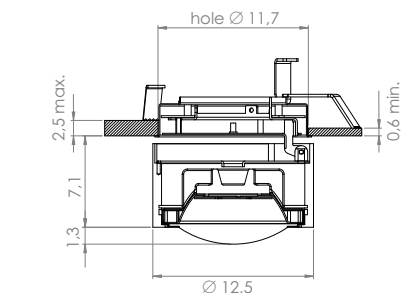

WALLY RING Pull Ø 12,5 Led 12,3W - 18,1W only for plasterboard

	Electrification	Code	Structure	Free of TAX
LOCS PLUS	IP20	50° 2700°K Led 12,3W 1792 lm 146 lm/W 85 CRI 350m/A Led 18,1W 2494 lm 138 lm/W 85 CRI 500m/A	Black White	€ 330,00 €16▼ € 330,00 €16▼
		50° 3000°K Led 12,3W 1876 lm 153 lm/W 85 CRI 350m/A Led 18,1W 2611 lm 144 lm/W 85 CRI 500m/A	Black White	€ 330,00 €16▼ € 330,00 €16▼
		50° 4000°K Led 12,3W 1938 lm 158 lm/W 85 CRI 350m/A Led 18,1W 2697 lm 149 lm/W 85 CRI 500m/A	Black White	€ 330,00 €16▼ € 330,00 €16▼
	IP20	24° 2700°K Led 12,3W 1792 lm 146 lm/W 85 CRI 350m/A Led 18,1W 2494 lm 138 lm/W 85 CRI 500m/A	Black White	€ 330,00 €16▼ € 330,00 €16▼
		24° 3000°K Led 12,3W 1876 lm 153 lm/W 85 CRI 350m/A Led 18,1W 2611 lm 144 lm/W 85 CRI 500m/A	Black White	€ 330,00 €16▼ € 330,00 €16▼
		24° 4000°K Led 12,3W 1938 lm 158 lm/W 85 CRI 350m/A Led 18,1W 2697 lm 149 lm/W 85 CRI 500m/A	Black White	€ 330,00 €16▼ € 330,00 €16▼
sizes mm: 115x45x28 124x80x22 111x52x22 111x52x22	12,3W	Converter for Led 350m/A:		
		ON/OFF min. 1 -max. 1 350m/A	KIT.350.1L	€ 21,00 €13
		DALI - PUSH - 1...10V min. 1 -max. 3 350m/A	KIT.351.40	€ 105,00 €15
sizes mm: 115x45x28 124x80x22 111x52x22 111x52x22	18,1W	DALI min. 1 -max. 1 350m/A	KIT.352.15	€ 59,00 €15
		PUSH - 1...10V min. 1 -max. 1 350m/A	KIT.353.15	€ 59,00 €15
		Converter for Led 500m/A:		
sizes mm: 115x45x28 124x80x22 111x52x22 111x52x22	18,1W	ON/OFF min. 1 -max. 1 500m/A	KIT.500.1L	€ 21,00 €15
		DALI - PUSH - 1...10V min. 1 -max. 2 500m/A	KIT.501.50	€ 105,00 €15
		DALI min. 1 -max. 1 500m/A	KIT.502.20	€ 59,00 €15
sizes mm: 185x59x34 212x46x34		PUSH - 1...10V min. 1 -max. 1 500m/A	KIT.503.20	€ 59,00 €15
		Emergency unit: (inverter + battery. Driver not included)		
		1:00 hour min. 1 -max. 1	KIT.900.01	€ 95,00 €15
	3:00 hours min. 1 -max. 1	KIT.900.03	€ 137,00 €15	
		Led and Emergency unit, warranty only when used together with converter bought from Oty		

ATTENTION:
- the dimensions of the converters and of the emergency units could change without any possibility of notification, because of the continuous technological innovation.
- emergency unit works only if the emergency Kit is connected to one converter ONLY.