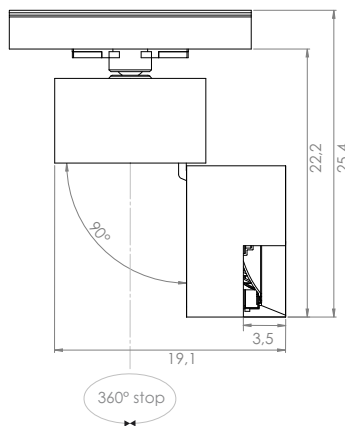

POP P16 Pull h. 21,0 Ø 12,5 for 230 voltage 3 circuit track Eutrac **Led 26,9W**

Structure		Electrification ☉	Code	Free of TAX
Black painted		60° 2700°K Led 26,9W 2683 lm 100 lm/W 85 CRI 700m/A	P16P.62L.02	€ 430,00 🔒 '16 ▼
White painted			P16P.62L.06	€ 430,00 🔒 '16 ▼
Black painted	IP20	60° 3000°K Led 26,9W 2842 lm 106 lm/W 85 CRI 700m/A	P16P.63L.02	€ 430,00 🔒 '16 ▼
White painted			P16P.63L.06	€ 430,00 🔒 '16 ▼
Black painted		60° 4000°K Led 26,9W 2969 lm 110 lm/W 85 CRI 700m/A	P16P.64L.02	€ 430,00 🔒 '16 ▼
White painted			P16P.64L.06	€ 430,00 🔒 '16 ▼
Black painted		24° 2700°K Led 26,9W 2683 lm 100 lm/W 85 CRI 700m/A	P16P.62S.02	€ 430,00 🔒 '16 ▼
White painted			P16P.62S.06	€ 430,00 🔒 '16 ▼
Black painted	IP20	24° 3000°K Led 26,9W 2842 lm 106 lm/W 85 CRI 700m/A	P16P.63S.02	€ 430,00 🔒 '16 ▼
White painted			P16P.63S.06	€ 430,00 🔒 '16 ▼
Black painted		24° 4000°K Led 26,9W 2969 lm 110 lm/W 85 CRI 700m/A	P16P.64S.02	€ 430,00 🔒 '16 ▼
White painted			P16P.64S.06	€ 430,00 🔒 '16 ▼
Black painted		12° 2700°K Led 26,9W 2683 lm 100 lm/W 85 CRI 700m/A	P16P.62T.02	€ 430,00 🔒 '16 ▼
White painted			P16P.62T.06	€ 430,00 🔒 '16 ▼
Black painted	IP20	12° 3000°K Led 26,9W 2842 lm 106 lm/W 85 CRI 700m/A	P16P.63T.02	€ 430,00 🔒 '16 ▼
White painted			P16P.63T.06	€ 430,00 🔒 '16 ▼
Black painted		12° 4000°K Led 26,9W 2969 lm 110 lm/W 85 CRI 700m/A	P16P.64T.02	€ 430,00 🔒 '16 ▼
White painted			P16P.64T.06	€ 430,00 🔒 '16 ▼

On demand dimmable DALI - PUSH - 1...10V

POP P16 Pull h. 21,0 Ø 12,5 for 230 voltage 3 circuit track Eutrac

Structure		Electrification	Code	Free of TAX
Black painted	IP20	12V G53 1x50W	P16P.530.02	€ 323,00 🔒 '13
White painted			P16P.530.06	€ 323,00 🔒 '13