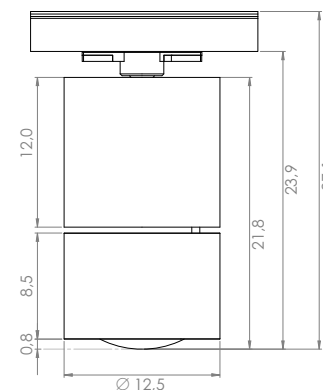

NEW

WALLY W16 Pull h.15,3 per binario 3- Eutrac 230V **Led 18,1W**

Structure			Electrification ©	Code	Free of TAX
Black painted White painted			50° 2700°K Led 18,1W 2494 lm 138 lm/W 85 CRI 500mA	W16P.52M.02 W16P.52M.06	€ 430,00 🔒 '16 ▼ € 430,00 🔒 '16 ▼
Black painted White painted	LOCS PLUS	IP20	50° 3000°K Led 18,1W 2611 lm 144 lm/W 85 CRI 500mA	W16P.53M.02 W16P.53M.06	€ 430,00 🔒 '16 ▼ € 430,00 🔒 '16 ▼
Black painted White painted			50° 4000°K Led 18,1W 2697 lm 149 lm/W 85 CRI 500mA	W16P.54M.02 W16P.54M.06	€ 430,00 🔒 '16 ▼ € 430,00 🔒 '16 ▼
Black painted White painted			24° 2700°K Led 18,1W 2494 lm 138 lm/W 85 CRI 500mA	W16P.52S.02 W16P.52S.06	€ 430,00 🔒 '16 ▼ € 430,00 🔒 '16 ▼
Black painted White painted	LOCS PLUS	IP20	24° 3000°K Led 18,1W 2611 lm 144 lm/W 85 CRI 500mA	W16P.53S.02 W16P.53S.06	€ 430,00 🔒 '16 ▼ € 430,00 🔒 '16 ▼
Black painted White painted			24° 4000°K Led 18,1W 2697 lm 149 lm/W 85 CRI 500mA	W16P.54S.02 W16P.54S.06	€ 430,00 🔒 '16 ▼ € 430,00 🔒 '16 ▼

On demand dimmable DALI - PUSH - 1...10V - IGBT TRIAC

WALLY W16 Pull h.21,8 per binario 3- Eutrac 230V **Led 26,2W**