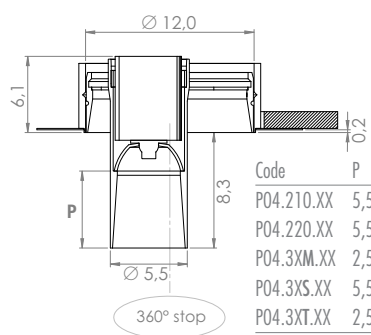

Structure		Electrification ☑	Code	Free of TAX
Black painted White painted	IP20	230V GU10 max 1x50W	P04.210.02	€ 98,00 ☑'11
			P04.210.06	€ 98,00 ☑'11
Black painted White painted	IP20	12V GU5.3 1x50W Electronic gear for 12V: 12V max. 105VA 240V 50-60 Hz DALI 12V max. 105VA 240V 50-60 Hz	P04.220.02	€ 90,00 ☑'11
			P04.220.06	€ 90,00 ☑'11
			KIT.100.105	€ 18,00 ☑'09
			KIT.101.105	€ 92,00 ☑'11
Black painted White painted	NEW IP20	38° 2700°K Led 11,2W 1115 lm 100 lm/W 85 CRI 350m/A	P04.32M.02	€ 185,00 ☑'16 ▼
			P04.32M.06	€ 185,00 ☑'16 ▼
Black painted White painted	NEW IP20	38° 3000°K Led 11,2W 1175 lm 105 lm/W 85 CRI 350m/A	P04.33M.02	€ 185,00 ☑'16 ▼
			P04.33M.06	€ 185,00 ☑'16 ▼
Black painted White painted	IP20	38° 4000°K Led 11,2W 1229 lm 110 lm/W 85 CRI 350m/A	P04.34M.02	€ 185,00 ☑'16 ▼
			P04.34M.06	€ 185,00 ☑'16 ▼
Black painted White painted	IP20	22° 2700°K Led 11,2W 1115 lm 100 lm/W 85 CRI 350m/A	P04.32S.02	€ 185,00 ☑'16 ▼
			P04.32S.06	€ 185,00 ☑'16 ▼
Black painted White painted	IP20	22° 3000°K Led 11,2W 1175 lm 105 lm/W 85 CRI 350m/A	P04.33S.02	€ 185,00 ☑'16 ▼
			P04.33S.06	€ 185,00 ☑'16 ▼
Black painted White painted	IP20	22° 4000°K Led 11,2W 1229 lm 110 lm/W 85 CRI 350m/A	P04.34S.02	€ 185,00 ☑'16 ▼
			P04.34S.06	€ 185,00 ☑'16 ▼
Black painted White painted	IP20	12° 2700°K Led 11,2W 1115 lm 100 lm/W 85 CRI 350m/A	P04.32T.02	€ 185,00 ☑'16 ▼
			P04.32T.06	€ 185,00 ☑'16 ▼
Black painted White painted	IP20	12° 3000°K Led 11,2W 1175 lm 105 lm/W 85 CRI 350m/A	P04.33T.02	€ 185,00 ☑'16 ▼
			P04.33T.06	€ 185,00 ☑'16 ▼
Black painted White painted	IP20	12° 4000°K Led 11,2W 1229 lm 110 lm/W 85 CRI 350m/A	P04.34T.02	€ 185,00 ☑'16 ▼
			P04.34T.06	€ 185,00 ☑'16 ▼
	sizes mm: 115x45x28 131x38x29 124x80x22 111x52x22 111x52x22	Converter for Led 350m/A: ON/OFF min. 1 - max. 1 ON/OFF min. 2 - max. 2 DALI - PUSH - 1...10V min. 1 - max. 3 DALI min. 1 - max. 1 PUSH - 1...10V min. 1 - max. 1	KIT.350.1L	€ 21,00 ☑'13
			KIT.350.25	€ 35,00 ☑'16
			KIT.351.40	€ 105,00 ☑'15
			KIT.352.15	€ 59,00 ☑'15
			KIT.353.15	€ 59,00 ☑'15
	sizes mm: 185x59x34 212x46x34	Emergency unit: (inverter + battery. Driver not included) 1:00 hour min. 1 - max. 1 3:00 hours min. 1 - max. 1 Led and Emergency unit, warranty only when used together with converter bought from Oty	KIT.900.01	€ 95,00 ☑'15
			KIT.900.03	€ 137,00 ☑'15
Housing for plasterboard		● singular unit housing ●● double linear unit housing ●●● triple linear unit housing ●●● Logo Oty Ø 12,0+Ø17,0 housing	Z00.120.01 Z00.120.2L Z00.120.3L Z00.120.170	€ 46,00 ☑'11 € 88,00 ☑'11 € 125,00 ☑'11 € 103,00 ☑'09
Housing for brickwork		● Singular unit housing	M00.120.01	€ 111,00 ☑'11