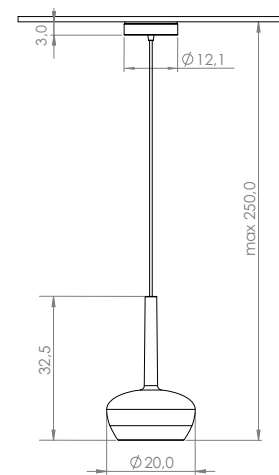

M CLUB C01 CUP with external canopy

Canopy + Wiring	Reflector		Electrification	Code	Free of TAX
Black painted	Black Ral 9005	IP20	G9 max 1x60W	CC01.110.02	€ 311,00
Black painted	White Ral 9016			CC01.110.06	€ 311,00
Black painted	Grey Ral 7046			CC01.110.31	€ 311,00
Black painted	Mustard Ral 1005			CC01.110.35	€ 311,00
Black painted	Beige Ral 1019			CC01.110.39	€ 311,00
Black painted	Black Ral 9005	IP20	105° 2700°K Led 9,1W 1010 lm 111 lm/W 80 CRI 250m/A - on/off	CC01.22L.02	€ 406,00
Black painted	White Ral 9016			CC01.22L.06	€ 406,00
Black painted	Grey Ral 7046			CC01.22L.31	€ 406,00
Black painted	Mustard Ral 1005			CC01.22L.35	€ 406,00
Black painted	Beige Ral 1019			CC01.22L.39	€ 406,00