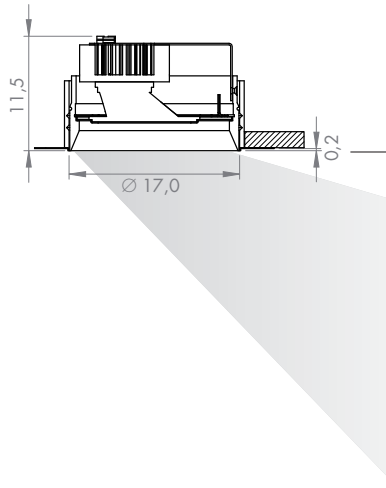

POP P03 Wall Wash Ø 17,0 Led 26,2W for plasterboard and brickwork

	Electrification	Code	Structure	Free of TAX
IP40	2700°K Led 26,2W 3374 lm 129 lm/W 85 CRI 700m/A 3000°K Led 26,2W 3533 lm 135 lm/W 85 CRI 700m/A 4000°K Led 26,2W 3649 lm 139 lm/W 85 CRI 700m/A	P03S.62W.02	Black	€ 225,00 '15
		P03S.62W.06	White	€ 225,00 '15
		P03S.63W.02	Black	€ 225,00 '15
		P03S.63W.06	White	€ 225,00 '15
		P03S.64W.02	Black	€ 225,00 '15
		P03S.64W.06	White	€ 225,00 '15
sizes mm: 140x45x28 124x80x22	Converter for Led 700m/A: 26,2W ON/OFF min. 1 -max. 1 700m/A DALI - PUSH - 1...10V min. 1 -max. 1 700m/A	KIT.700.1L KIT.701.50		€ 24,00 '15 € 105,00 '15

Housing POP P03 Ø 17,0 for plasterboard and brickwork

	Code	Free of TAX
Housing for plasterboard	● singular unit housing	Z00.170.01 € 57,00 '11
	●● double linear unit housing	Z00.170.2L € 111,00 '11
	●●● triple linear unit housing	Z00.170.3L € 161,00 '09
	●● Logo Oty Ø 8,0+Ø17,0 housing	Z00.080.170 € 94,00 '09
	●●● Logo Oty Ø 12,0+Ø17,0 housing	Z00.120.170 € 103,00 '09
Housing for brickwork	● singular unit housing	M00.170.01 € 148,00 '11