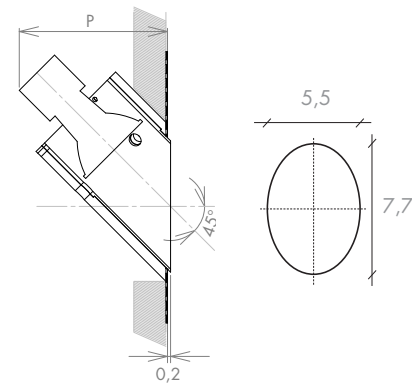

POP P10

The versions P10.33S.XX and P10.34S.XX of article POP10 find their proper use only in the ceiling to obtain wall-washed effects.