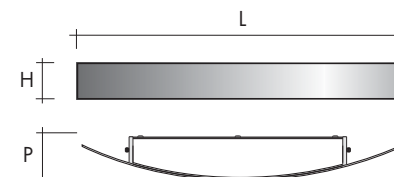

Code	L	H	P
FILA78	78,0	8,5	11,0
FILA100	100,0	8,5	11,0

Use in horizontal position only

FILA 78 ROS

Structure			Electrification	Code	Free of TAX
Aluminium painted	IP20	R7S 78mm 2x100W		FILA78AL 3	€ 156,00 '16 ▼
Brushed Steel				FILA78AL 4	€ 166,00 '16 ▼
White painted				FILA78AL 6	€ 156,00 '16 ▼
Corten painted				FILA78AL 8	€ 156,00 '16 ▼
Aluminium painted	IP40	2G11 1x36W E electronic ballast		FILA78E 3	€ 156,00 '16 ▼
Brushed Steel				FILA78E 4	€ 166,00 '16 ▼
White painted				FILA78E 6	€ 156,00 '16 ▼
Corten painted				FILA78E 8	€ 156,00 '16 ▼
Aluminium painted	IP40	2G11 1x36W ED - DALI electronic dimmable EXCEL one4all		FILA78ED 3	€ 225,00 '16 ▼
Brushed Steel				FILA78ED 4	€ 236,00 '16 ▼
White painted				FILA78ED 6	€ 225,00 '16 ▼
Corten painted				FILA78ED 8	€ 225,00 '16 ▼

FILA 100 ROS

Structure			Electrification	Code	Free of TAX
Aluminium painted	IP20	R7S 78mm 3x100W		FILA100AL 3	€ 204,00 '16 ▼
Brushed Steel				FILA100AL 4	€ 213,00 '16 ▼
White painted				FILA100AL 6	€ 204,00 '16 ▼
Corten painted				FILA100AL 8	€ 204,00 '16 ▼
Aluminium painted	IP40	2G11 1x55W E electronic ballast		FILA100E55 3	€ 204,00 '16 ▼
Brushed Steel				FILA100E55 4	€ 213,00 '16 ▼
White painted				FILA100E55 6	€ 204,00 '16 ▼
Corten painted				FILA100E55 8	€ 204,00 '16 ▼
Aluminium painted	IP40	2G11 1x55W ED - DALI electronic dimmable EXCEL one4all		FILA100ED55 3	€ 236,00 '16 ▼
Brushed Steel				FILA100ED55 4	€ 247,00 '16 ▼
White painted				FILA100ED55 6	€ 236,00 '16 ▼
Corten painted				FILA100ED55 8	€ 236,00 '16 ▼