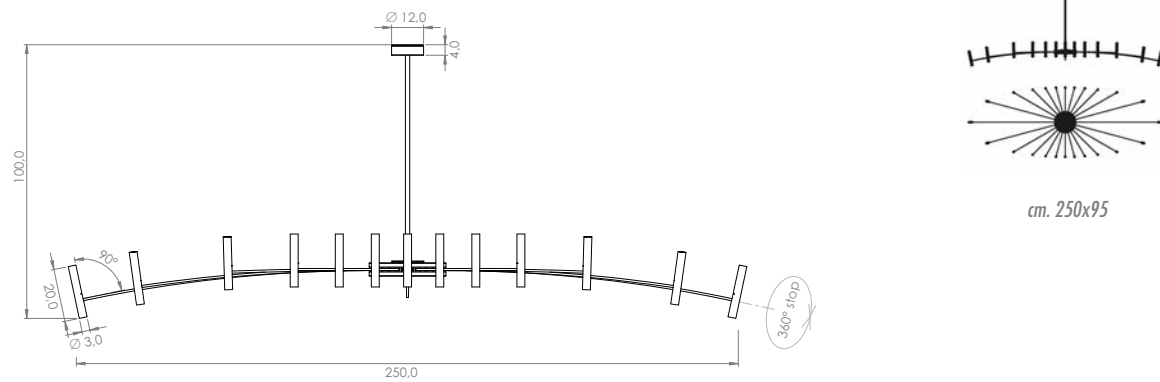

NEW POP P40 Chandelier 250x95cm Prepare a remote position for the two 24V gears

Structure		Electrification ①	Code	Free of TAX
Matt black painted White painted	IP20	35° 2700°K Led 24x13,4W 24x1650 lm 123 lm/W 85 CRI 24V	P40B.22M.02 P40B.22M.06	€ 6.550,00 ¹⁶ € 6.550,00 ¹⁶
Matt black painted White painted	IP20	35° 3000°K Led 24x13,4W 24x1727 lm 129 lm/W 85 CRI 24V	P40B.23M.02 P40B.23M.06	€ 6.550,00 ¹⁶ € 6.550,00 ¹⁶
N.B. Dimmable option (DALI - Push -1 ... 10V) need n. 2 KIT.024.DIM for the installation.			KIT.024.DIM	€ 91,00 ¹⁶

Time delivering: 30 working days