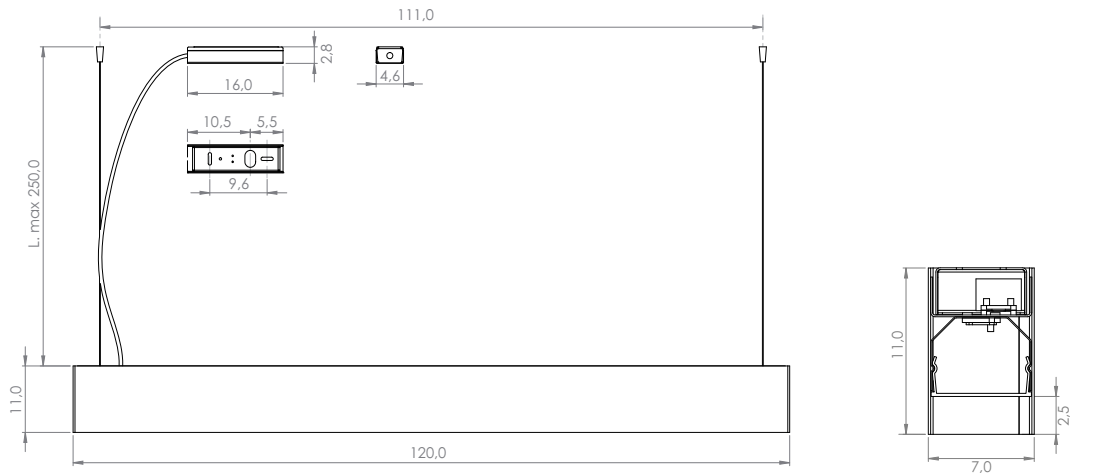

TIM T121

Structure		Electrification ©	Code	Free of TAX
Matt black painted White painted	IP20	104° 3000°K Led 68,4W 8240 lm 120 lm/W 85 CRI 700m/A	T121.63L.02	€ 630,00 '16
			T121.63L.06	€ 630,00 '16

On demand dimmable DALI - PUSH - 1...10V