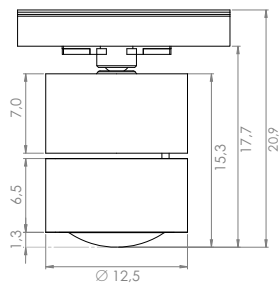

NEW

WALLY W16 Pull h.15,3 per binario 3- Eutrac 230V **Led 18,1W**

Structure			Electrification ©	Code	Free of TAX
Black painted White painted			50° 2700°K Led 18,1W 2494 lm 138 lm/W 85 CRI 500mA	W16P.52M.02 W16P.52M.06	€ 430,00 🔒 '16 ▼ € 430,00 🔒 '16 ▼
Black painted White painted	LOCS PLUS	IP20	50° 3000°K Led 18,1W 2611 lm 144 lm/W 85 CRI 500mA	W16P.53M.02 W16P.53M.06	€ 430,00 🔒 '16 ▼ € 430,00 🔒 '16 ▼
Black painted White painted			50° 4000°K Led 18,1W 2697 lm 149 lm/W 85 CRI 500mA	W16P.54M.02 W16P.54M.06	€ 430,00 🔒 '16 ▼ € 430,00 🔒 '16 ▼
Black painted White painted			24° 2700°K Led 18,1W 2494 lm 138 lm/W 85 CRI 500mA	W16P.52S.02 W16P.52S.06	€ 430,00 🔒 '16 ▼ € 430,00 🔒 '16 ▼
Black painted White painted	LOCS PLUS	IP20	24° 3000°K Led 18,1W 2611 lm 144 lm/W 85 CRI 500mA	W16P.53S.02 W16P.53S.06	€ 430,00 🔒 '16 ▼ € 430,00 🔒 '16 ▼
Black painted White painted			24° 4000°K Led 18,1W 2697 lm 149 lm/W 85 CRI 500mA	W16P.54S.02 W16P.54S.06	€ 430,00 🔒 '16 ▼ € 430,00 🔒 '16 ▼

On demand dimmable DALI - PUSH - 1...10V - IGBT TRIAC

WALLY W16 Pull h.21,8 per binario 3- Eutrac 230V **Led 26,2W**