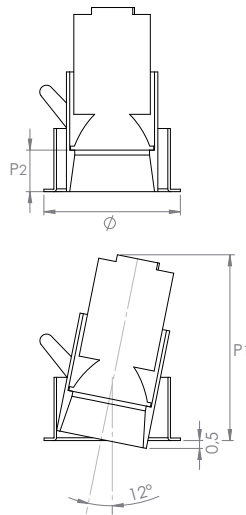

POP P05 Ø 6,7 only for brickwork