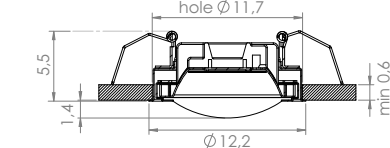

WALLY RING Pull Ø 12,5 Led 12,3W - 18,1W only for plasterboard