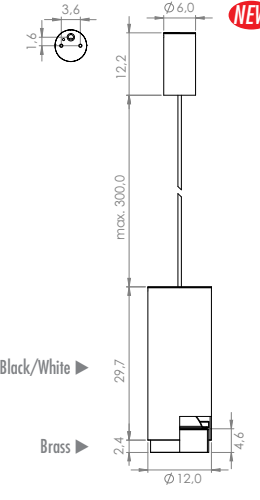

NEW POP P06 Ø 12,0 Bi-color CUP with external canopy

delivering from 30/04/2016

Wiring	Structure		Electrification ©	Code	Free of TAX
Black Black	Black/Brass White/Brass	IP20	24° 2700°K Led 18,4W 2020 lm 110 lm/W 85 CRI 500m/A	P06.52S.2B P06.52S.6B	€ 540,00 '16 € 540,00 '16
Black Black	Black/Brass White/Brass	IP20	24° 3000°K Led 18,4W 2140 lm 116 lm/W 85 CRI 500m/A	P06.53S.2B P06.53S.6B	€ 540,00 '16 € 540,00 '16
Black Black	Black/Brass White/Brass	IP20	24° 4000°K Led 18,4W 2236 lm 121 lm/W 85 CRI 500m/A	P06.54S.2B P06.54S.6B	€ 540,00 '16 € 540,00 '16

On demand dimmable DALI - PUSH - 1...10V - IGBT TRIAC