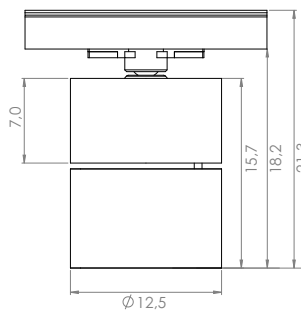

POP P16 Pull h. 21,0 Ø 12,5 for 230 voltage 3 circuit track Eutrac **Led 26,9W**

Structure		Electrification ☉	Code	Free of TAX
Black painted		60° 2700°K Led 26,9W 2683 lm 100 lm/W 85 CRI 700m/A	P16P.62L.02	€ 430,00 🔒 '16 ▼
White painted			P16P.62L.06	€ 430,00 🔒 '16 ▼
Black painted	IP20	60° 3000°K Led 26,9W 2842 lm 106 lm/W 85 CRI 700m/A	P16P.63L.02	€ 430,00 🔒 '16 ▼
White painted			P16P.63L.06	€ 430,00 🔒 '16 ▼
Black painted		60° 4000°K Led 26,9W 2969 lm 110 lm/W 85 CRI 700m/A	P16P.64L.02	€ 430,00 🔒 '16 ▼
White painted			P16P.64L.06	€ 430,00 🔒 '16 ▼
Black painted		24° 2700°K Led 26,9W 2683 lm 100 lm/W 85 CRI 700m/A	P16P.62S.02	€ 430,00 🔒 '16 ▼
White painted			P16P.62S.06	€ 430,00 🔒 '16 ▼
Black painted	IP20	24° 3000°K Led 26,9W 2842 lm 106 lm/W 85 CRI 700m/A	P16P.63S.02	€ 430,00 🔒 '16 ▼
White painted			P16P.63S.06	€ 430,00 🔒 '16 ▼
Black painted		24° 4000°K Led 26,9W 2969 lm 110 lm/W 85 CRI 700m/A	P16P.64S.02	€ 430,00 🔒 '16 ▼
White painted			P16P.64S.06	€ 430,00 🔒 '16 ▼
Black painted		12° 2700°K Led 26,9W 2683 lm 100 lm/W 85 CRI 700m/A	P16P.62T.02	€ 430,00 🔒 '16 ▼
White painted			P16P.62T.06	€ 430,00 🔒 '16 ▼
Black painted	IP20	12° 3000°K Led 26,9W 2842 lm 106 lm/W 85 CRI 700m/A	P16P.63T.02	€ 430,00 🔒 '16 ▼
White painted			P16P.63T.06	€ 430,00 🔒 '16 ▼
Black painted		12° 4000°K Led 26,9W 2969 lm 110 lm/W 85 CRI 700m/A	P16P.64T.02	€ 430,00 🔒 '16 ▼
White painted			P16P.64T.06	€ 430,00 🔒 '16 ▼

On demand dimmable DALI - PUSH - 1...10V

POP P16 Pull h. 21,0 Ø 12,5 for 230 voltage 3 circuit track Eutrac

Structure		Electrification	Code	Free of TAX
Black painted	IP20	12V G53 1x50W	P16P.530.02	€ 323,00 🔒 '13
White painted			P16P.530.06	€ 323,00 🔒 '13