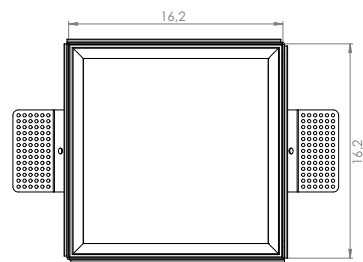

BIC B16 recessed *only for plasterboard*

Structure		Electrification ©	Code	Free of TAX
Matt black painted White painted	IP44	104° 2700°K Led 26,2W 3374 lm 129 lm/W 85 CRI 700m/A	B16.62L.02	€ 172,00 ^{'15}
			B16.62L.06	€ 172,00 ^{'15}
Matt black painted White painted		104° 3000°K Led 26,2W 3533 lm 135 lm/W 85 CRI 700m/A	B16.63L.02	€ 172,00 ^{'15}
			B16.63L.06	€ 172,00 ^{'15}
Matt black painted White painted		104° 4000°K Led 26,2W 3649 lm 139 lm/W 85 CRI 700m/A	B16.64L.02	€ 172,00 ^{'15}
			B16.64L.06	€ 172,00 ^{'15}
	sizes mm: 140x45x28 124x80x22	Converter for Led 700m/A: ON/OFF min. 1 -max. 1 DALI - PUSH - 1...10V min. 1 -max. 1	KIT.700.1L KIT.701.50	€ 24,00 ^{'15} € 105,00 ^{'13}
	sizes mm: 185x59x34 212x46x34	Emergency unit: (inverter + battery. Driver not included) 1:00 hour min. 1 -max. 1 3:00 hours min. 1 -max. 1	KIT.900.01 KIT.900.03	€ 95,00 ^{'15} € 137,00 ^{'15}
Housing for plasterboard	■	singular unit housing	ZOB.016.01	€ 49,00 ^{'11}

ATTENTION:
- the dimensions of the converters and of the emergency units could change without any possibility of notification, because of the continuous technological innovation.
- emergency unit works only if the emergency Kit is connected to one converter ONLY.