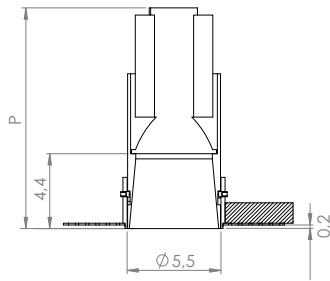

POP P01 Ø 5,5 IP40

Structure			Electrification	Code	Free of TAX
Black painted White painted		IP40	230V GU10 max 1x50W	P01.210.02 P01.210.06	€ 46,50 € 46,50
Black painted White painted		IP40	230V GU10 Led	P01.211.02 P01.211.06	€ 46,50 € 46,50
Black painted White painted		IP40	12V GU5.3 1x50W	P01.220.02 P01.220.06	€ 36,00 € 36,00
Black painted White painted		IP44	12V GU5.3 1x35W	P01.2209.02 P01.2209.06	€ 67,00 € 67,00
			Electronic gear for 12V: 12V max. 105VA 240V 50-60 Hz DALI 12V max. 105VA 240V 50-60 Hz	KIT.100.105 KIT.101.105	€ 18,00 € 92,00
Black painted White painted		IP40	22° 2700°K Led 11,2W 1115 lm 100 lm/W 85 CRI 350m/A	P01.32S.02 P01.32S.06	€ 120,00 € 120,00
Black painted White painted		IP40	22° 3000°K Led 11,2W 1175 lm 105 lm/W 85 CRI 350m/A	P01.33S.02 P01.33S.06	€ 120,00 € 120,00
Black painted White painted		IP40	22° 4000°K Led 11,2W 1229 lm 110 lm/W 85 CRI 350m/A	P01.34S.02 P01.34S.06	€ 120,00 € 120,00
Black painted White painted		IP40	12° 2700°K Led 11,2W 1115 lm 100 lm/W 85 CRI 350m/A	P01.32T.02 P01.32T.06	€ 120,00 € 120,00
Black painted White painted		IP40	12° 3000°K Led 11,2W 1175 lm 105 lm/W 85 CRI 350m/A	P01.33T.02 P01.33T.06	€ 120,00 € 120,00
Black painted White painted		IP40	12° 4000°K Led 11,2W 1229 lm 110 lm/W 85 CRI 350m/A	P01.34T.02 P01.34T.06	€ 120,00 € 120,00
	sizes mm: 115x45x28 131x38x29 124x80x22 111x52x22 111x52x22		Converter for Led 350m/A: ON/OFF min. 1 - max. 1 ON/OFF min. 2 - max. 2 DALI - PUSH - 1...10V min. 1 - max. 3 DALI min. 1 - max. 1 PUSH - 1...10V min. 1 - max. 1	KIT.350.1L KIT.350.25 KIT.351.40 KIT.352.15 KIT.353.15	€ 21,00 € 35,00 € 105,00 € 59,00 € 59,00
	sizes mm: 185x59x34 212x46x34		Emergency unit: (inverter + battery. Driver not included) 1:00 hour min. 1 - max. 1 3:00 hours min. 1 - max. 1 Led and Emergency unit, warranty only when used together with converter bought from Oty	KIT.900.01 KIT.900.03	€ 95,00 € 137,00

Code		Ø	P
P01.210.XX	GU10	5,5	12,2
P01.211.XX	GU10 Led	5,5	—
P01.220.XX	GU5.3	5,5	10,0
P01.2209.XX	GU5.3	5,5	11,9
P01.3XX.XX	Led IP40	5,5	13,8
P01.3XX9.XX	Led IP54	5,5	14,6

POP P01 Ø 5,5 IP54