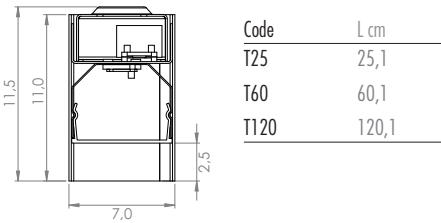

Electrification ©	Code	Structure	Free of TAX		
IP20	60° 2700°K Led 2x26,9W 2x2683 lm 100 lm/W 85 CRI 700m/A	T32.62L.02	Matt black painted	€ 600,00 '16		
		T32.62L.03	Aluminium painted	€ 600,00 '16		
		T32.62L.04	Brushed steel	€ 610,00 '16		
		T32.62L.06	White painted	€ 600,00 '16		
		T32.62L.09	Polished steel	€ 632,00 '16		
		T32.63L.02	Matt black painted	€ 600,00 '16		
		T32.63L.03	Aluminium painted	€ 600,00 '16		
		T32.63L.04	Brushed steel	€ 610,00 '16		
		T32.63L.06	White painted	€ 600,00 '16		
IP20	60° 3000°K Led 2x26,9W 2x2842 lm 106 lm/W 85 CRI 700m/A	T32.63L.09	Polished steel	€ 632,00 '16		
		T32.64L.02	Matt black painted	€ 600,00 '16		
		T32.64L.03	Aluminium painted	€ 600,00 '16		
		T32.64L.04	Brushed steel	€ 610,00 '16		
		T32.64L.06	White painted	€ 600,00 '16		
		T32.64L.09	Polished steel	€ 632,00 '16		
		IP20	60° 4000°K Led 2x26,9W 2x2969 lm 110 lm/W 85 CRI 700m/A	T32.62S.02	Matt black painted	€ 600,00 '12
				T32.62S.03	Aluminium painted	€ 600,00 '12
				T32.62S.04	Brushed steel	€ 610,00 '15
T32.62S.06	White painted			€ 600,00 '12		
T32.62S.09	Polished steel			€ 632,00 '12		
T32.63S.02	Matt black painted			€ 600,00 '12		
T32.63S.03	Aluminium painted			€ 600,00 '12		
T32.63S.04	Brushed steel			€ 610,00 '15		
T32.63S.06	White painted			€ 600,00 '12		
IP20	24° 3000°K Led 2x26,9W 2x2842 lm 106 lm/W 85 CRI 700m/A	T32.63S.09	Polished steel	€ 632,00 '12		
		T32.64S.02	Matt black painted	€ 600,00 '12		
		T32.64S.03	Aluminium painted	€ 600,00 '12		
		T32.64S.04	Brushed steel	€ 610,00 '15		
		T32.64S.06	White painted	€ 600,00 '12		
		T32.64S.09	Polished steel	€ 632,00 '12		
		IP20	24° 4000°K Led 2x26,9W 2x2969 lm 110 lm/W 85 CRI 700m/A	T32.62T.02	Matt black painted	€ 600,00 '16
				T32.62T.03	Aluminium painted	€ 600,00 '16
				T32.62T.04	Brushed steel	€ 610,00 '16
T32.62T.06	White painted			€ 600,00 '16		
T32.62T.09	Polished steel			€ 632,00 '16		
T32.63T.02	Matt black painted			€ 600,00 '16		
T32.63T.03	Aluminium painted			€ 600,00 '16		
T32.63T.04	Brushed steel			€ 610,00 '16		
T32.63T.06	White painted			€ 600,00 '16		
IP20	12° 3000°K Led 2x26,9W 2x2842 lm 106 lm/W 85 CRI 700m/A	T32.63T.09	Polished steel	€ 632,00 '16		
		T32.64T.02	Matt black painted	€ 600,00 '16		
		T32.64T.03	Aluminium painted	€ 600,00 '16		
		T32.64T.04	Brushed steel	€ 610,00 '16		
		T32.64T.06	White painted	€ 600,00 '16		
		T32.64T.09	Polished steel	€ 632,00 '16		
		IP20	12° 4000°K Led 2x26,9W 2x2969 lm 110 lm/W 85 CRI 700m/A	T32.535.02	Matt black painted	€ 343,00 '15
				T32.535.03	Aluminium painted	€ 343,00 '15
				T32.535.04	Brushed steel	€ 375,00 '15
T32.535.06	White painted			€ 343,00 '15		
T32.535.09	Polished steel			€ 400,00 '11		
IP20	12V G53 2x50W max ① ②					

TIM T25

Structure		Electrification ©	Code	Free of TAX
Matt black painted White painted	IP20	104° 3000°K Led 17W 2030 lm 121 lm/W 85 CRI 700m/A	T25.63L.02	€ 279,00 '16
			T25.63L.06	€ 279,00 '16

TIM T60

Structure		Electrification ©	Code	Free of TAX
Matt black painted White painted	IP20	104° 3000°K Led 34,2W 4120 lm 120 lm/W 85 CRI 700m/A	T60.63L.02	€ 364,00 '16
			T60.63L.06	€ 364,00 '16

On demand dimmable DALI - PUSH - 1...10V

TIM T120

Structure		Electrification ©	Code	Free of TAX
Matt black painted White painted	IP20	104° 3000°K Led 68,4W 8240 lm 120 lm/W 85 CRI 700m/A	T120.63L.02	€ 568,00 '16
			T120.63L.06	€ 568,00 '16

On demand dimmable DALI - PUSH - 1...10V