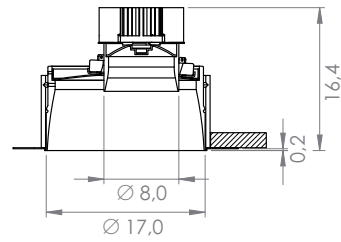

sizes mm:	Emergency unit: (inverter + battery. Driver not included)		
185x59x34	1:00 hour min. 1 - max. 1	KIT.900.01	€ 95,00 🔒 '15
212x46x34	3:00 hours min. 1 - max. 1	KIT.900.03	€ 137,00 🔒 '15

POP P03 Look Ø 17,0 Led 12,5W - 18,4W - 26,9W