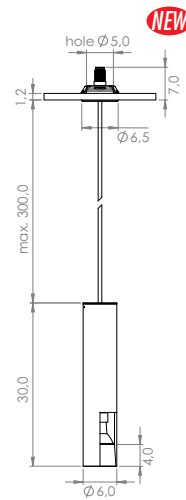

NEW POP P06 Ø 6,0 ARC recessed canopy for plasterboard or wood ceiling

Wiring	Structure		Electrification	Code	Free of TAX
Black Black	Black Ral 9005 White Ral 9016	IP20	230V GU10 max 1x50W	P06A.210.02 P06A.210.06	€ 220,00 '16 € 220,00 '16
Black Black	Black Ral 9005 White Ral 9016	IP20	22° 3000°K Led 11,2W 1175 lm 105 lm/W 85 CRI 350m/A On demand dimmable IGBT - TRIAC	P06A.33S.02 P06A.33S.06	€ 310,00 '13 € 310,00 '13