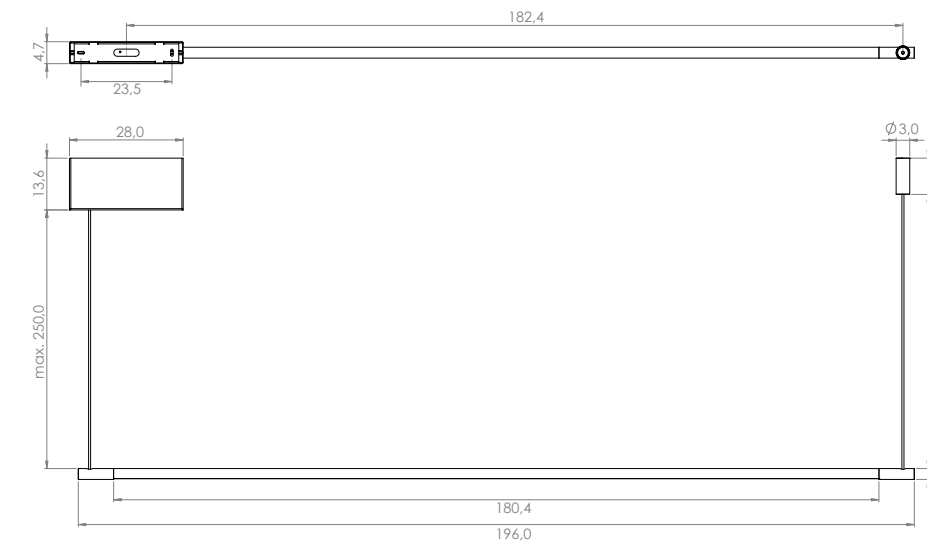

M POP P200 CUP with external canopy Item dimmable on request

Structure			Electrification ①	Code	Free of TAX
Matt black painted		IP20	44° 3000°K Led 43,2W 3915 lm	PC2.43L.02	€ 1.050,00 🔒 '11
White painted			91 lm/W 85 CRI 24V	PC2.43L.06	€ 1.050,00 🔒 '11