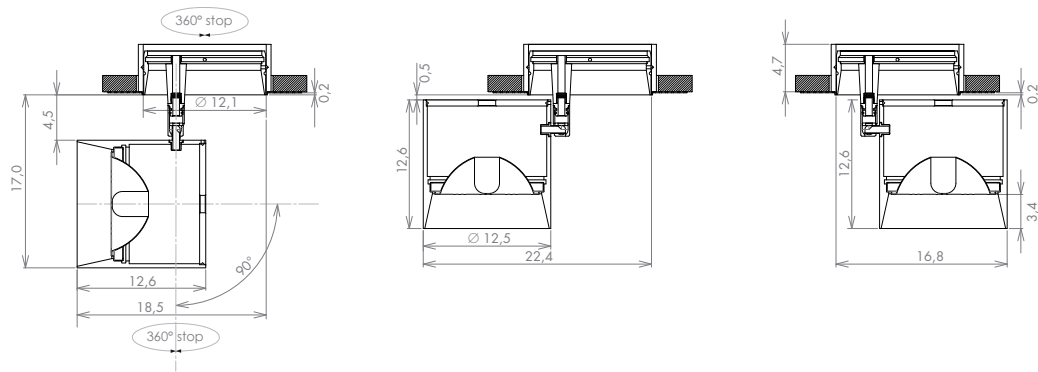

Housing for POP P12 Ø 12,5 plasterboard and brickwork

	Code	Free of TAX
Housing for plasterboard	● singular unit housing	Z00.120.01 € 46,00 🗝️ '11
	●● double linear unit housing	Z00.120.2L € 88,00 🗝️ '11
	●●● triple linear unit housing	Z00.120.3L € 125,00 🗝️ '11
	●●● Logo Oty Ø 12,0+Ø17,0 housing	Z00.120.170 € 103,00 🗝️ '09
Housing for brickwork	● singular unit housing	M00.120.01 € 111,00 🗝️ '11