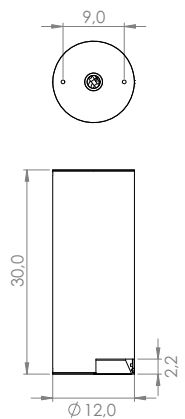

POP P07 Ø 12,0 IP54

Structure	Electrification	Code	Free of TAX
Black Ral 9005 White Ral 9016	IP54 24° 2700°K Led 18,1W 2494 lm 138 lm/W 85 CRI 500m/A	P07.52S.02 P07.52S.06	€ 375,00 🔒 '16 € 375,00 🔒 '16
Black Ral 9005 White Ral 9016	IP54 24° 3000°K Led 18,1W 2611 lm 144 lm/W 85 CRI 500m/A	P07.53S.02 P07.53S.06	€ 375,00 🔒 '16 € 375,00 🔒 '16
Black Ral 9005 White Ral 9016	IP54 24° 4000°K Led 18,1W 2697 lm 149 lm/W 85 CRI 500m/A	P07.54S.02 P07.54S.06	€ 375,00 🔒 '16 € 375,00 🔒 '16

On demand dimmable DALI - PUSH - 1...10V - IGBT TRIAC