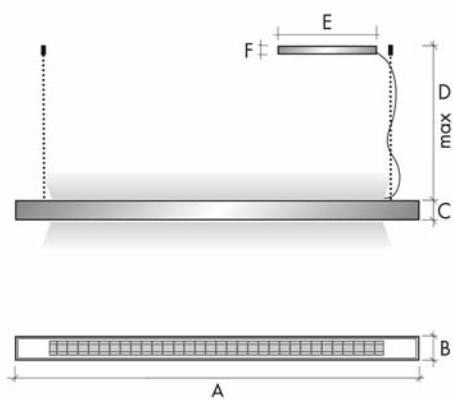

TANGO 80 SE hanging ROS

Structure			Electrification	Code	Free of TAX
Matt black painted				TANGO80-SE 2	€ 370,00 '16 ▼
Aluminium painted				TANGO80-SE 3	€ 370,00 '16 ▼
Brushed Steel				TANGO80-SE 4	€ 420,00 '16 ▼
White painted	IP40	G5	1x80W	TANGO80-SE 6	€ 370,00 '16 ▼
Rust painted				TANGO80-SE 8	€ 370,00 '16 ▼
Polished Steel				TANGO80-SE 9	€ 430,00 '16 ▼
Gold leaf				TANGO80-SE FO	€ 460,00 '16 ▼

Code	A	B	C	D	E	F
TANGO80SE	160	5,1	5,6	200	41	4,2