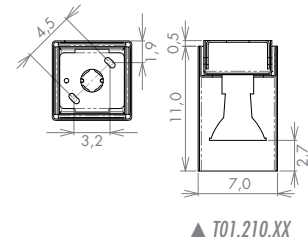

▲ T01.210.XX