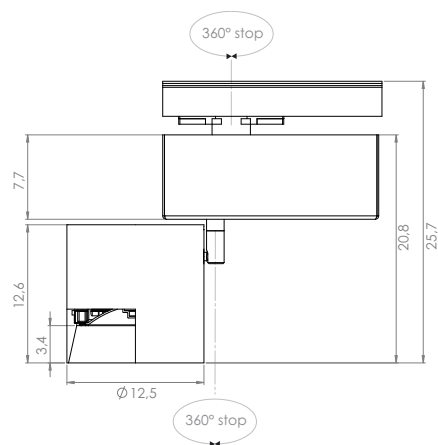

On demand dimmable DALI - PUSH - 1...10V - IGBT TRIAC

POP P14 Ø 12,5 for 230 voltage 3 circuit track Eutrac

Structure			Electrification	Code	Free of TAX
Black painted		IP20	12V G53 1x50W	P14.530.02	€ 327,00 🗝️'12
White painted				P14.530.06	€ 327,00 🗝️'12