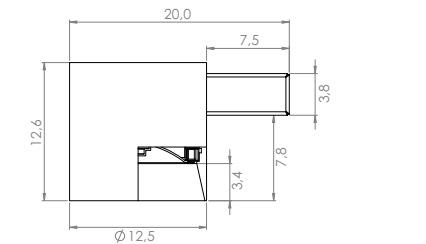

On demand dimmable DALI - PUSH - 1...10V - IGBT TRIAC

Matt black painted	Installation kit on beams and horizontal surfaces	KIT.P136.02	€ 24,00 ☰'15
White painted		KIT.P136.06	€ 24,00 ☰'15

POP P13 Ø 12,5 wall - ceiling Led 26,9W

Structure		Electrification ☉	Code	Free of TAX
Matt black painted		60° 2700°K Led 26,9W 2683 lm 100 lm/W 85 CRI 700m/A	P13.62L.02	€ 418,00 ☰'16
White painted			P13.62L.06	€ 418,00 ☰'16
Matt black painted	IP20	60° 3000°K Led 26,9W 2842 lm 106 lm/W 85 CRI 700m/A	P13.63L.02	€ 418,00 ☰'16
White painted			P13.63L.06	€ 418,00 ☰'16
Matt black painted		60° 4000°K Led 26,9W 2969 lm 110 lm/W 85 CRI 700m/A	P13.64L.02	€ 418,00 ☰'16
White painted			P13.64L.06	€ 418,00 ☰'16
Matt black painted	IP20	24° 2700°K Led 26,9W 2683 lm 100 lm/W 85 CRI 700m/A	P13.62S.02	€ 418,00 ☰'15
White painted			P13.62S.06	€ 418,00 ☰'15
Matt black painted	IP20	24° 3000°K Led 26,9W 2842 lm 106 lm/W 85 CRI 700m/A	P13.63S.02	€ 418,00 ☰'15
White painted			P13.63S.06	€ 418,00 ☰'15
Matt black painted		24° 4000°K Led 26,9W 2969 lm 110 lm/W 85 CRI 700m/A	P13.64S.02	€ 418,00 ☰'15
White painted			P13.64S.06	€ 418,00 ☰'15
Matt black painted	IP20	12° 2700°K Led 26,9W 2683 lm 100 lm/W 85 CRI 700m/A	P13.62T.02	€ 418,00 ☰'16
White painted			P13.62T.06	€ 418,00 ☰'16
Matt black painted	IP20	12° 3000°K Led 26,9W 2842 lm 106 lm/W 85 CRI 700m/A	P13.63T.02	€ 418,00 ☰'16
White painted			P13.63T.06	€ 418,00 ☰'16
Matt black painted		12° 4000°K Led 26,9W 2969 lm 110 lm/W 85 CRI 700m/A	P13.64T.02	€ 418,00 ☰'16
White painted			P13.64T.06	€ 418,00 ☰'16

On demand dimmable DALI - PUSH - 1...10V