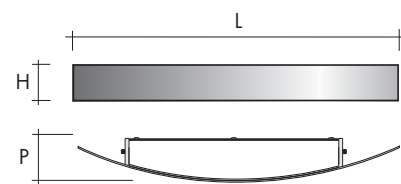

Code	L	H	P
FILA39	39,0	8,5	9,0
FILA57	57,0	8,5	9,0

Use in horizontal position only

FILA 39 ROS

Structure			Electrification	Code	Free of TAX
Aluminium painted	IP20	R7S 78mm 1x100W		FILA39AL 3	€ 118,00 '16 ▼
Brushed Steel				FILA39AL 4	€ 124,00 '16 ▼
White painted				FILA39AL 6	€ 118,00 '16 ▼
Corten painted				FILA39AL 8	€ 118,00 '16 ▼
Aluminium painted	IP40	G24Q-2 1x18W E electronic ballast		FILA39E1X18 3	€ 118,00 '16 ▼
Brushed Steel				FILA39E1X18 4	€ 124,00 '16 ▼
White painted				FILA39E1X18 6	€ 118,00 '16 ▼
Corten painted				FILA39E1X18 8	€ 118,00 '16 ▼

FILA 57 ROS

Structure			Electrification	Code	Free of TAX
Aluminium painted	IP20	R7S 78mm 1x150W		FILA57AL 3	€ 124,00 '16 ▼
Brushed Steel				FILA57AL 4	€ 129,00 '16 ▼
White painted				FILA57AL 6	€ 124,00 '16 ▼
Corten painted				FILA57AL 8	€ 124,00 '16 ▼
Aluminium painted	IP40	G24Q-3 1x26W E electronic ballast		FILA57E1X26 3	€ 124,00 '16 ▼
Brushed Steel				FILA57E1X26 4	€ 129,00 '16 ▼
White painted				FILA57E1X26 6	€ 124,00 '16 ▼
Corten painted				FILA57E1X26 8	€ 124,00 '16 ▼