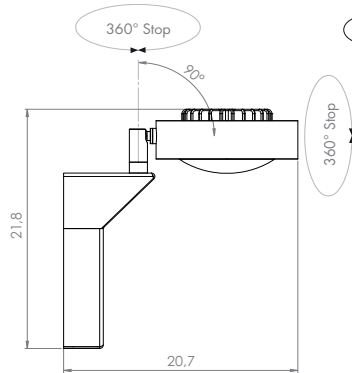

Ud

WALLY W13 Led 18,1W wall - ceiling

ROS

Structure			Electrification ©	Code	Free of TAX
Black painted	LOCS PLUS	IP20	50° 2700°K Led 18,1W 2494 lm 138 lm/W 85 CRI 500m/A	W13.52M.02	€ 350,00
White painted					€ 350,00
Black painted				W13.53M.02	€ 350,00
White painted					€ 350,00
Black painted				W13.54M.02	€ 350,00
White painted					€ 350,00

On demand dimmable DALI - PUSH - 1...10V - IGBT TRIAC