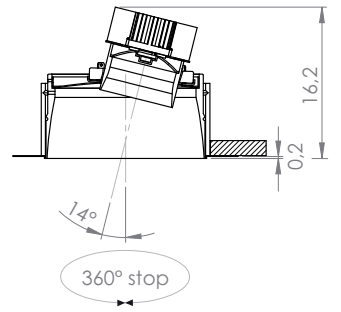

sizes mm:	Emergency unit: (inverter + battery. Driver not included)		
185x59x34	1:00 hour min. 1 - max. 1	KIT.900.01	€ 95,00 🔒 '15
212x46x34	3:00 hours min. 1 - max. 1	KIT.900.03	€ 137,00 🔒 '15

POP P03 Look Ø 17,0 Led 12,5W - 18,4W - 26,9W