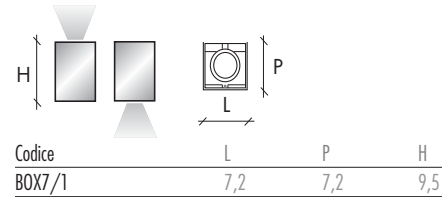

Codice	L	P	H
BOX7/1	7,2	7,2	9,5

MicroBOX 7/1

Structure			Electrification ☒	Code	Free of TAX
Black painted Brushed Steel White painted Corten painted Polished Steel		IP20	230V GU10 max 1x50W	B71.210.02 B71.210.04 B71.210.06 B71.210.08 B71.210.09	€ 75,00 📌^{'15} € 85,00 📌^{'15} € 75,00 📌^{'15} € 80,00 📌^{'06} € 95,00 📌^{'15}

MicroBOX 7/1 led

Structure			Electrification ☒	Code	Free of TAX
Black painted Brushed Steel White painted Corten painted Polished Steel		IP20	70° 3000°K Led 8,7W 660 lm 76 lm/W >85 CRI 220V+240V Dimmerabile in taglio di fase - IGBT	B71.33S.02 B71.33S.04 B71.33S.06 B71.33S.08 B71.33S.09	€ 134,00 📌^{'15} € 145,00 📌^{'15} € 134,00 📌^{'15} € 134,00 📌^{'15} € 161,00 📌^{'15}