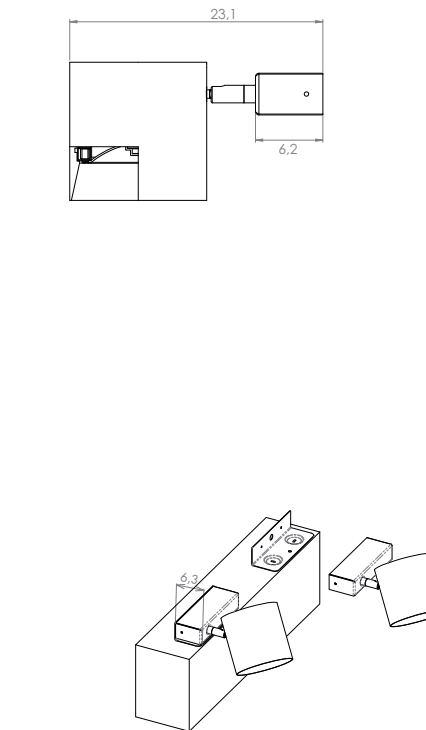

Matt black painted	Installation kit on beams and horizontal surfaces	KIT.P136.02	€ 24,00 ☰'15
White painted		KIT.P136.06	€ 24,00 ☰'15