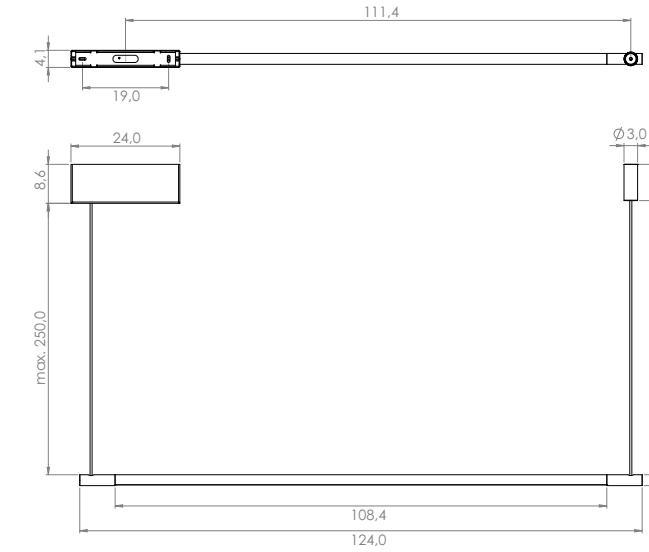

M POP P120 CUP with external canopy

Structure			Electrification ①	Code	Free of TAX
Matt black painted		IP20	44° 3000°K Led 25,9W 2350 lm	PC1.43L.02	€ 733,00 🔒 '11
White painted			91 lm/W 85 CRI 24V	PC1.43L.06	€ 733,00 🔒 '11