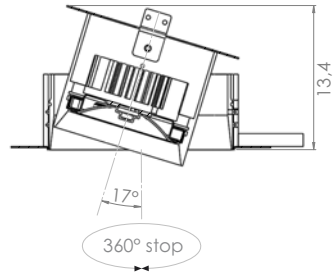

POP P03 Ø 17,0 for plasterboard and brickwork

	Electrification	Code	Structure	Free of TAX
IP20	12V G53 1x50W Electronic gear for 12V: 12V max. 105VA 240V 50-60 Hz DALI 12V max. 105VA 240V 50-60 Hz	P03.530.02	Black	€ 164,00 '11
		P03.530.06	White	€ 164,00 '11
		KIT.100.105		€ 18,00 '09
		KIT.101.105		€ 92,00 '11

POP P03 Static Ø 17,0 Led 26,2W for plasterboard and brickwork

	Electrification	Code	Structure	Free of TAX
IP40	80° 2700°K Led 26,2W 3374 lm 129 lm/W 85 CRI 700m/A 80° 3000°K Led 26,2W 3533 lm 135 lm/W 85 CRI 700m/A 80° 4000°K Led 26,2W 3649 lm 139 lm/W 85 CRI 700m/A	P03S.62L.02	Black	€ 241,00 '15
		P03S.62L.06	White	€ 241,00 '15
		P03S.63L.02	Black	€ 241,00 '15
		P03S.63L.06	White	€ 241,00 '15
		P03S.64L.02	Black	€ 241,00 '15
		P03S.64L.06	White	€ 241,00 '15
sizes mm: 140x45x28 124x80x22	Converter for Led 700m/A: 26,2W ON/OFF min. 1 -max. 1 700m/A DALI - PUSH - 1...10V min. 1 -max. 1 700m/A	KIT.700.1L KIT.701.50		€ 24,00 '15 € 105,00 '15