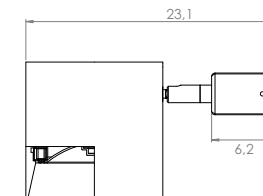

POP P13 Ø 7,0 wall - ceiling

Structure			Electrification	Code	Free of TAX
Matt black painted White painted		IP20	230V GU10 max 1x50W	P13.210.02 P13.210.06	€ 255,00 '11 € 255,00 '16
Matt black painted White painted		IP20	12V GU5.3 1x50W	P13.220.02 P13.220.06	€ 273,00 '11 € 273,00 '16
Matt black painted White painted		IP20	38° 2700°K Led 11,2W 1115 lm 100 lm/W 85 CRI 350m/A	P13.32M.02 P13.32M.06	€ 354,00 '16 € 354,00 '16
Matt black painted White painted	NEW	IP20	38° 3000°K Led 11,2W 1175 lm 105 lm/W 85 CRI 350m/A	P13.33M.02 P13.33M.06	€ 354,00 '16 € 354,00 '16
Matt black painted White painted		IP20	38° 4000°K Led 11,2W 1229 lm 110 lm/W 85 CRI 350m/A	P13.34M.02 P13.34M.06	€ 354,00 '16 € 354,00 '16
Matt black painted White painted		IP20	22° 2700°K Led 11,2W 1115 lm 100 lm/W 85 CRI 350m/A	P13.32S.02 P13.32S.06	€ 354,00 '16 € 354,00 '16
Matt black painted White painted		IP20	22° 3000°K Led 11,2W 1175 lm 105 lm/W 85 CRI 350m/A	P13.33S.02 P13.33S.06	€ 354,00 '16 € 354,00 '16
Matt black painted White painted		IP20	22° 4000°K Led 11,2W 1229 lm 110 lm/W 85 CRI 350m/A	P13.34S.02 P13.34S.06	€ 354,00 '16 € 354,00 '16
Matt black painted White painted		IP20	10° 2700°K Led 11,2W 1115 lm 100 lm/W 85 CRI 350m/A	P13.32T.02 P13.32T.06	€ 354,00 '16 € 354,00 '16
Matt black painted White painted		IP20	10° 3000°K Led 11,2W 1175 lm 105 lm/W 85 CRI 350m/A	P13.33T.02 P13.33T.06	€ 354,00 '16 € 354,00 '16
Matt black painted White painted		IP20	10° 4000°K Led 11,2W 1229 lm 110 lm/W 85 CRI 350m/A	P13.34T.02 P13.34T.06	€ 354,00 '16 € 354,00 '16

On demand dimmable DALI - PUSH - 1...10V - IGBT TRIAC

Code		Ø	P
P13.210.XX	GU10	7,0	5,0
P13.220.XX	GU5.3	7,0	5,0
P13.3XM.XX	350m/A led	7,0	0,5
P13.3XS.XX	350m/A led	7,0	5,0
P13.3XT.XX	350m/A led	7,0	0,5