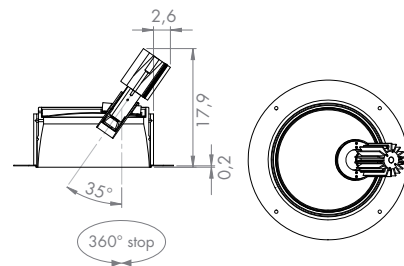

POP P03 Look x1 Ø 17,0 Led 1x13,4W only for plasterboard

Structure	Electrification ☺	Code	Free of TAX
Black painted	IP40 37° 2700°K Led 13,4W 1650 lm	PL31.22M.02	€ 193,00 🔒 '15
White painted	123 lm/W 85 CRI 350m/A	PL31.22M.06	€ 193,00 🔒 '15
Black painted	IP40 37° 3000°K Led 13,4W 1727 lm	PL31.23M.02	€ 193,00 🔒 '15
White painted	129 lm/W 85 CRI 350m/A	PL31.23M.06	€ 193,00 🔒 '15
Black painted	IP40 37° 4000°K Led 13,4W 1786 lm	PL31.24M.02	€ 193,00 🔒 '15
White painted	133 lm/W 85 CRI 350m/A	PL31.24M.06	€ 193,00 🔒 '15
sizes mm:	Converter for Led 350m/A:		
115x45x28	ON/OFF NEEDS N° 1 KIT.350.1L	KIT.350.1L	€ 21,00 🔒 '15
124x79x22	DALI NEEDS N° 1 KIT.352.15	KIT.352.15	€ 59,00 🔒 '15
111x52x23	PUSH - 1...10V NEEDS N° 1 KIT.353.15	KIT.353.15	€ 59,00 🔒 '15
Housing for plasterboard	● singular unit housing	K00.170.01	€ 64,00 🔒 '15

POP P03 Look x2 Ø 17,0 Led 2x13,4W only for plasterboard

Black painted	IP40 37° 2700°K Led 2x13,4W 2x1650 lm	PL32.22M.02	€ 289,00 🔒 '15
White painted	123 lm/W 85 CRI 350m/A	PL32.22M.06	€ 289,00 🔒 '15
Black painted	IP40 37° 3000°K Led 2x13,4W 2x1727 lm	PL32.23M.02	€ 289,00 🔒 '15
White painted	129 lm/W 85 CRI 350m/A	PL32.23M.06	€ 289,00 🔒 '15
Black painted	IP40 37° 4000°K Led 2x13,4W 2x1786 lm	PL32.24M.02	€ 289,00 🔒 '15
White painted	133 lm/W 85 CRI 350m/A	PL32.24M.06	€ 289,00 🔒 '15
sizes mm:	Converter for Led 350m/A:		
115x45x28	ON/OFF NEEDS N° 2 KIT.350.1L	KIT.350.1L	€ 21,00 🔒 '15
124x80x22	DALI - PUSH - 1...10V NEEDS N° 1 KIT.351.40	KIT.351.40	€ 105,00 🔒 '15
Housing for plasterboard	● singular unit housing	K00.170.01	€ 64,00 🔒 '15

POP P03 Look x3 Ø 17,0 Led 3x13,4W only for plasterboard

Black painted	IP40 37° 2700°K Led 3x13,4W 3x1650 lm	PL33.22M.02	€ 386,00 🔒 '15
White painted	123 lm/W 85 CRI 350m/A	PL33.22M.06	€ 386,00 🔒 '15
Black painted	IP40 37° 3000°K Led 3x13,4W 3x1727 lm	PL33.23M.02	€ 386,00 🔒 '15
White painted	129 lm/W 85 CRI 350m/A	PL33.23M.06	€ 386,00 🔒 '15
Black painted	IP40 37° 4000°K Led 3x13,4W 3x1786 lm	PL33.24M.02	€ 386,00 🔒 '15
White painted	133 lm/W 85 CRI 350m/A	PL33.24M.06	€ 386,00 🔒 '15
sizes mm:	Converter for Led 350m/A:		
115x45x28	ON/OFF NEEDS N° 3 KIT.350.1L	KIT.350.1L	€ 21,00 🔒 '15
124x80x22	DALI - PUSH - 1...10V NEEDS N° 1 KIT.351.40	KIT.351.40	€ 105,00 🔒 '15
Housing for plasterboard	● singular unit housing	K00.170.01	€ 64,00 🔒 '15