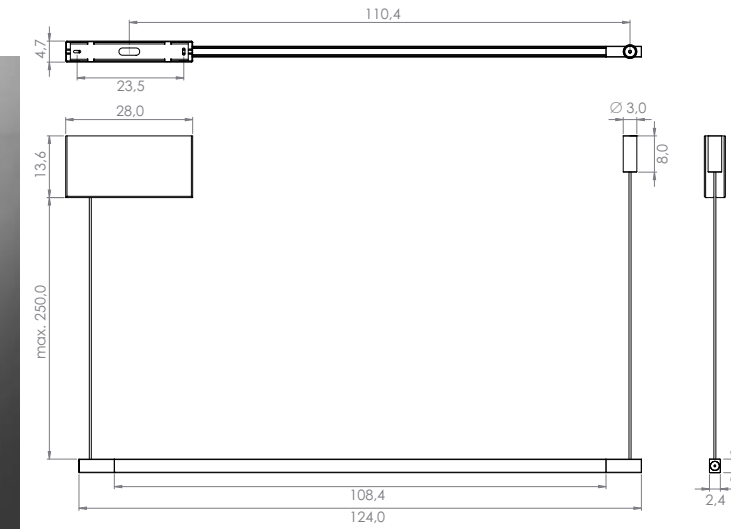

TIM T124 CUP with external canopy Singular switch - On demand dimmable DALI - PUSH - 1...10V

Structure			Electrification ①	Code	Free of TAX
Matt black painted			44° 3000°K Led 2x25,9W 2x2350 lm	TC1.43L.02	€ 835,00
White painted		IP20	91 lm/W 85 CRI 24V	TC1.43L.06	€ 835,00