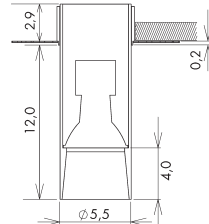

POP P02 Ø 5,5

Structure		Electrification	Code	Free of TAX
Black painted White painted	IP40	230V GU10 max 1x50W	P02.210.02 P02.210.06	€ 59,00 '16 € 59,00 '16
Black painted White painted	IP40	230V GU10 Led	P02.211.02 P02.211.06	€ 59,00 '16 € 59,00 '16
Black painted White painted	IP40	12V GU5.3 1x50W Electronic gear for 12V: 12V max. 105VA 240V 50-60 Hz DALI 12V max. 105VA 240V 50-60 Hz	P02.220.02 P02.220.06 KIT.100.105 KIT.101.105	€ 49,00 '09 € 49,00 '09 € 18,00 '09 € 92,00 '11
Black painted White painted	IP40	22° 2700°K Led 11,2W 1115 lm 100 lm/W 85 CRI 350m/A	P02.32S.02 P02.32S.06	€ 125,00 '16 ▼ € 125,00 '16 ▼
Black painted White painted	IP40	22° 3000°K Led 11,2W 1175 lm 105 lm/W 85 CRI 350m/A	P02.33S.02 P02.33S.06	€ 125,00 '16 ▼ € 125,00 '16 ▼
Black painted White painted	IP40	22° 4000°K Led 11,2W 1229 lm 110 lm/W 85 CRI 350m/A	P02.34S.02 P02.34S.06	€ 125,00 '16 ▼ € 125,00 '16 ▼
Black painted White painted	IP40	12° 2700°K Led 11,2W 1115 lm 100 lm/W 85 CRI 350m/A	P02.32T.02 P02.32T.06	€ 125,00 '16 ▼ € 125,00 '16 ▼
Black painted White painted	IP40	12° 3000°K Led 11,2W 1175 lm 105 lm/W 85 CRI 350m/A	P02.33T.02 P02.33T.06	€ 125,00 '16 ▼ € 125,00 '16 ▼
Black painted White painted	IP40	12° 4000°K Led 11,2W 1229 lm 110 lm/W 85 CRI 350m/A	P02.34T.02 P02.34T.06	€ 125,00 '16 ▼ € 125,00 '16 ▼
	sizes mm: 115x45x28 131x38x29 124x80x22 111x52x22 111x52x22	Converter for Led 350m/A: ON/OFF min. 1 - max. 1 ON/OFF min. 2 - max. 2 DALI - PUSH - 1...10V min. 1 - max. 3 DALI min. 1 - max. 1 PUSH - 1...10V min. 1 - max. 1	KIT.350.1L KIT.350.25 KIT.351.40 KIT.352.15 KIT.353.15	€ 21,00 '13 € 35,00 '16 € 105,00 '15 € 59,00 '15 € 59,00 '15
	sizes mm: 185x59x34 212x46x34	Emergency unit: (inverter + battery. Driver not included) 1:00 hour min. 1 - max. 1 3:00 hours min. 1 - max. 1 Led and Emergency unit, warranty only when used together with converter bought from Oty	KIT.900.01 KIT.900.03	€ 95,00 '15 € 137,00 '15
Housing for plasterboard	● singular unit housing ●● double linear unit housing ●●● triple linear unit housing	Z00.055.01 Z00.055.2L Z00.055.3L		€ 18,00 '09 € 33,00 '09 € 49,00 '09
Housing for brickwork	● Singular unit housing	M00.055.01		€ 90,00 '11