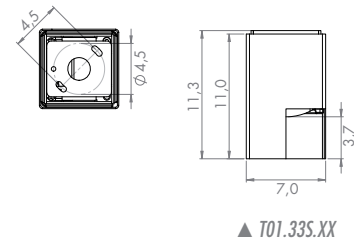

▲ T01.210.XX

▲ T01.33S.XX

TIM T13

Structure	Electrification	Code	Free of TAX
Matt black painted	IP20 230V GU10 max 3x50W	T13.210.02	€ 171,00
Brushed steel		T13.210.04	€ 216,00
White painted		T13.210.06	€ 171,00
Corten painted		T13.210.08	€ 185,00
Polished steel		T13.210.09	€ 236,00
Matt black painted	IP20 70° 3000°K Led 13W 1010 lm 78 lm/W 85 CRI 220V±240V <i>Dimmable by IGBT technology</i>	T13.33S.02	€ 257,00
White painted		T13.33S.06	€ 257,00