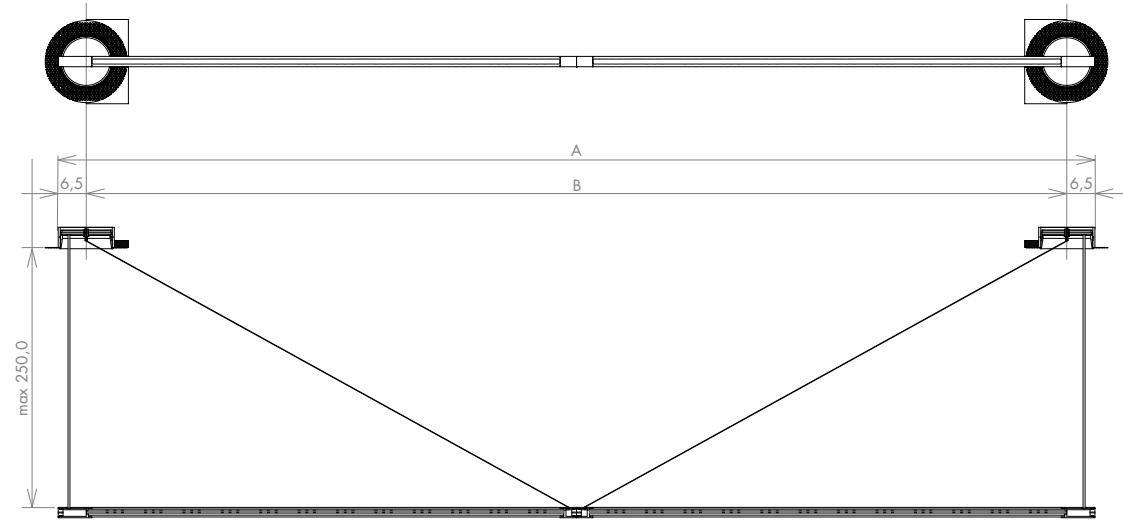

Code		A	B
P122.4XL.XX	Led	240	227
P202.4XL.XX	Led	384	371

POP P122 Brooklyn ARC *recessed canopy for plasterboard ceiling*

Structure		Electrification ⓘ	Code	Free of TAX
Matt black painted		IP20 44° 3000°K Led 2x25,9W 2x2350 lm 91 lm/W 85 CRI 24V	P122.43L.02	€ 1.391,00 🔒 '11
White painted			P122.43L.06	€ 1.391,00 🔒 '11
Housing for plasterboard	●	N.B. l'art. P122 -Brooklyn- needs 2 housings for the installation	Z00.120.01	€ 46,00 🔒 '11
Housing for brickwork	●		M00.120.01	€ 111,00 🔒 '11
N.B. Dimmable option (DALI - Push -1 ... 10V) need n. 2 KIT.024.DIM for the installation.			KIT.024.DIM	€ 91,00 🔒 '16

POP P202 Brooklyn ARC *recessed canopy for plasterboard ceiling*

Structure		Electrification ⓘ	Code	Free of TAX
Matt black painted		IP20 44° 3000°K Led 2x43,2W 2x3915 lm 91 lm/W 85 CRI 24V	P202.43L.02	€ 2.023,00 🔒 '11
White painted			P202.43L.06	€ 2.023,00 🔒 '11
Housing for plasterboard	●	N.B. art. P202 - Brooklyn- needs 2 housings for the installation	Z00.120.01	€ 46,00 🔒 '11
Housing for brickwork	●		M00.120.01	€ 111,00 🔒 '11
N.B. Dimmable option (DALI - Push -1 ... 10V) need n. 2 KIT.024.DIM for the installation.			KIT.024.DIM	€ 91,00 🔒 '16