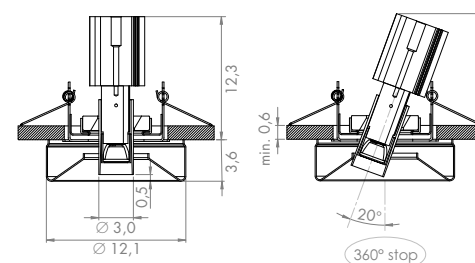

Hole for plasterboard: Ø cm. 8,0