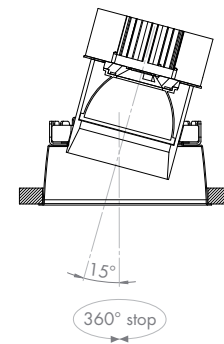

ATTENTION:
- the dimensions of the converters and of the emergency units could change without any possibility of notification, because of the continuous technological innovation.

- emergency unit works only if the emergency Kit is connected to one converter ONLY.