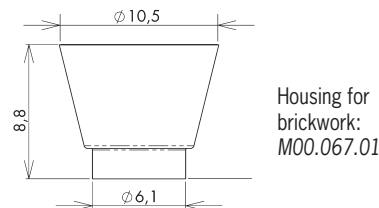

Code		Ø	P1	P2
P05.200.XX	GU4	6,7	8,5	2,5
P05.201.XX	GU4 Led	6,7	—	2,5
P05.2XS.XX	350m/A Led	6,7	12,2	3,7