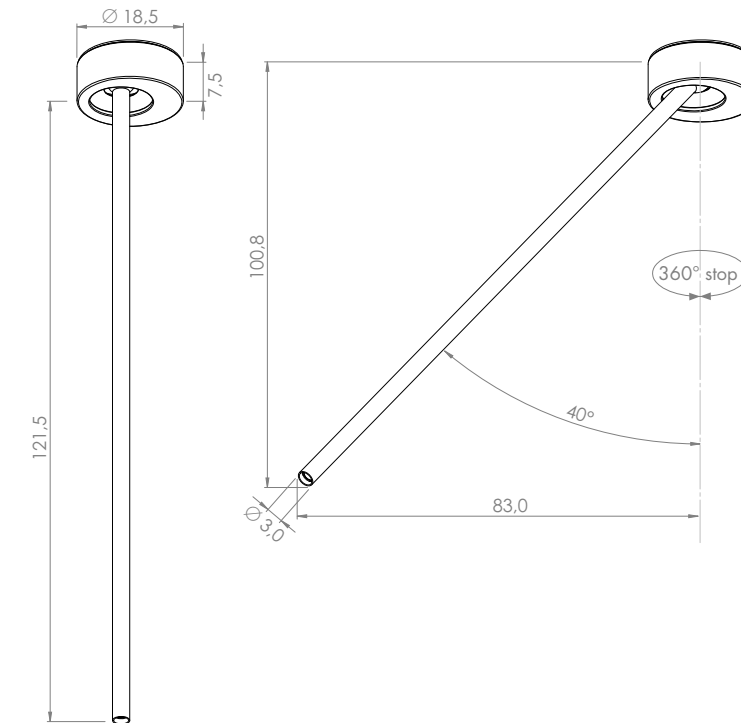

NEW POP P04K Magic 1200 Ø 3,0 ceiling

Structure		Electrification ©	Code	Free of TAX
Black painted	IP40	35° 2700°K Led 13,4W 1650 lm 123 lm/W 85 CRI 350m/A	P04K.22M.02	€ 550,00
White painted			P04K.22M.06	€ 550,00
Black painted	IP40	35° 3000°K Led 13,4W 1727 lm 129 lm/W 85 CRI 350m/A	P04K.23M.02	€ 550,00
White painted			P04K.23M.06	€ 550,00
Black painted	IP40	35° 4000°K Led 13,4W 1786 lm 133 lm/W 85 CRI 350m/A	P04K.24M.02	€ 550,00
White painted			P04K.24M.06	€ 550,00

Item dimmable on request DALI - PUSH - 1...10V - IGBT TRIAC