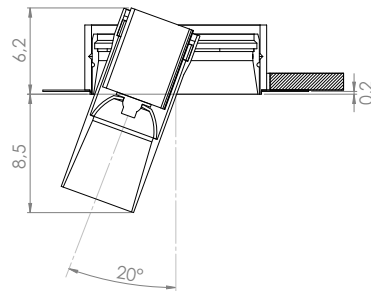

Structure		Electrification ☑	Code	Free of TAX
Black painted White painted	IP20	230V GU10 max 1x50W	P04.210.02	€ 98,00 ☑'11
			P04.210.06	€ 98,00 ☑'11
Black painted White painted	IP20	12V GU5.3 1x50W Electronic gear for 12V: 12V max. 105VA 240V 50-60 Hz DALI 12V max. 105VA 240V 50-60 Hz	P04.220.02	€ 90,00 ☑'11
			P04.220.06	€ 90,00 ☑'11
			KIT.100.105	€ 18,00 ☑'09
			KIT.101.105	€ 92,00 ☑'11
Black painted White painted	NEW IP20	38° 2700°K Led 11,2W 1115 lm 100 lm/W 85 CRI 350m/A	P04.32M.02	€ 185,00 ☑'16 ▼
			P04.32M.06	€ 185,00 ☑'16 ▼
Black painted White painted	NEW IP20	38° 3000°K Led 11,2W 1175 lm 105 lm/W 85 CRI 350m/A	P04.33M.02	€ 185,00 ☑'16 ▼
			P04.33M.06	€ 185,00 ☑'16 ▼
Black painted White painted	IP20	38° 4000°K Led 11,2W 1229 lm 110 lm/W 85 CRI 350m/A	P04.34M.02	€ 185,00 ☑'16 ▼
			P04.34M.06	€ 185,00 ☑'16 ▼
Black painted White painted	IP20	22° 2700°K Led 11,2W 1115 lm 100 lm/W 85 CRI 350m/A	P04.32S.02	€ 185,00 ☑'16 ▼
			P04.32S.06	€ 185,00 ☑'16 ▼
Black painted White painted	IP20	22° 3000°K Led 11,2W 1175 lm 105 lm/W 85 CRI 350m/A	P04.33S.02	€ 185,00 ☑'16 ▼
			P04.33S.06	€ 185,00 ☑'16 ▼
Black painted White painted	IP20	22° 4000°K Led 11,2W 1229 lm 110 lm/W 85 CRI 350m/A	P04.34S.02	€ 185,00 ☑'16 ▼
			P04.34S.06	€ 185,00 ☑'16 ▼
Black painted White painted	IP20	12° 2700°K Led 11,2W 1115 lm 100 lm/W 85 CRI 350m/A	P04.32T.02	€ 185,00 ☑'16 ▼
			P04.32T.06	€ 185,00 ☑'16 ▼
Black painted White painted	IP20	12° 3000°K Led 11,2W 1175 lm 105 lm/W 85 CRI 350m/A	P04.33T.02	€ 185,00 ☑'16 ▼
			P04.33T.06	€ 185,00 ☑'16 ▼
Black painted White painted	IP20	12° 4000°K Led 11,2W 1229 lm 110 lm/W 85 CRI 350m/A	P04.34T.02	€ 185,00 ☑'16 ▼
			P04.34T.06	€ 185,00 ☑'16 ▼
	sizes mm: 115x45x28 131x38x29 124x80x22 111x52x22 111x52x22	Converter for Led 350m/A: ON/OFF min. 1 - max. 1 ON/OFF min. 2 - max. 2 DALI - PUSH - 1...10V min. 1 - max. 3 DALI min. 1 - max. 1 PUSH - 1...10V min. 1 - max. 1	KIT.350.1L	€ 21,00 ☑'13
			KIT.350.25	€ 35,00 ☑'16
			KIT.351.40	€ 105,00 ☑'15
			KIT.352.15	€ 59,00 ☑'15
			KIT.353.15	€ 59,00 ☑'15
	sizes mm: 185x59x34 212x46x34	Emergency unit: (inverter + battery. Driver not included) 1:00 hour min. 1 - max. 1 3:00 hours min. 1 - max. 1 Led and Emergency unit, warranty only when used together with converter bought from Oty	KIT.900.01	€ 95,00 ☑'15
			KIT.900.03	€ 137,00 ☑'15
Housing for plasterboard		● singular unit housing ●● double linear unit housing ●●● triple linear unit housing ●●● Logo Oty Ø 12,0+Ø17,0 housing	Z00.120.01 Z00.120.2L Z00.120.3L Z00.120.170	€ 46,00 ☑'11 € 88,00 ☑'11 € 125,00 ☑'11 € 103,00 ☑'09
Housing for brickwork		● Singular unit housing	M00.120.01	€ 111,00 ☑'11