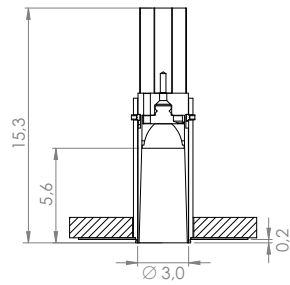

JEK 100 - P Z wall with back-plate

Structure	Reflector		Electrification	Code	Free of TAX
Brushed Steel	Extra Clear Glass	IP20	G9 max 4x60W	JEK100P-Z 4CT	€ 425,00 '15

POP P00 Ø 3,0 Prepare a remote position for the converter because it can't pass through the housing