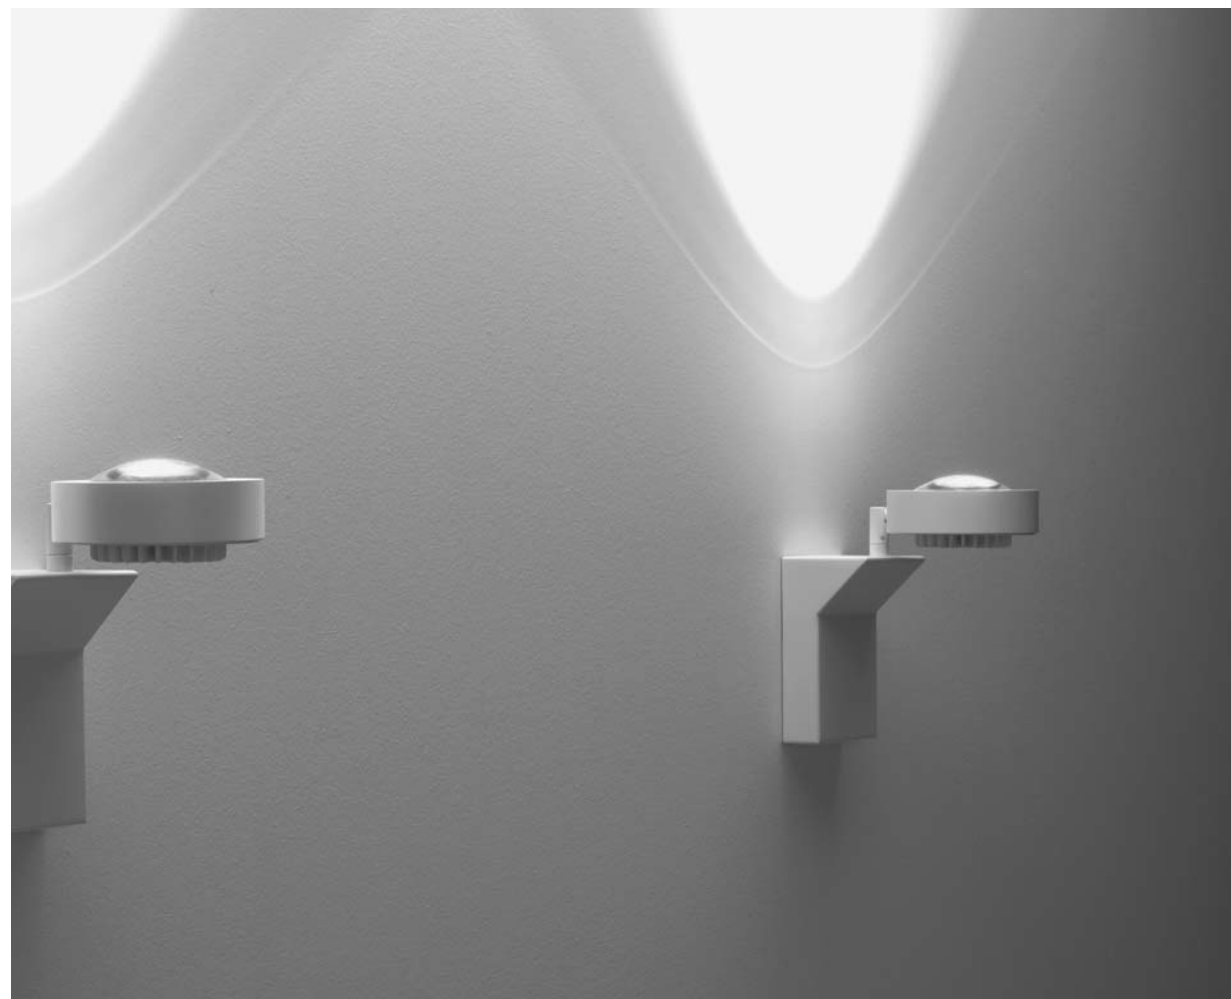

Ud

WALLY W13 Led 18,1W wall - ceiling

ROS

Structure			Electrification ©	Code	Free of TAX
Black painted	LOCS PLUS	IP20	50° 2700°K Led 18,1W 2494 lm 138 lm/W 85 CRI 500m/A	W13.52M.02	€ 350,00
White painted					€ 350,00
Black painted				W13.53M.02	€ 350,00
White painted					€ 350,00
Black painted				W13.54M.02	€ 350,00
White painted					€ 350,00

On demand dimmable DALI - PUSH - 1...10V - IGBT TRIAC

Ud

WALLY W14 Led 18,1W for 230 voltage 3 circuit track Eutrac

ROS

Structure			Electrification ©	Code	Free of TAX
Black painted	LOCS PLUS	IP20	50° 2700°K Led 18,1W 2494 lm 138 lm/W 85 CRI 500m/A	W14.52M.02	€ 354,00
White painted					€ 354,00
Black painted				W14.53M.02	€ 354,00
White painted					€ 354,00
Black painted				W14.54M.02	€ 354,00
White painted					€ 354,00
Black painted	LOCS PLUS	IP20	24° 2700°K Led 18,1W 2494 lm 138 lm/W 85 CRI 500m/A	W14.52S.02	€ 354,00
White painted					€ 354,00
Black painted				W14.53S.02	€ 354,00
White painted					€ 354,00
Black painted				W14.54S.02	€ 354,00
White painted					€ 354,00

On demand dimmable DALI - PUSH - 1...10V