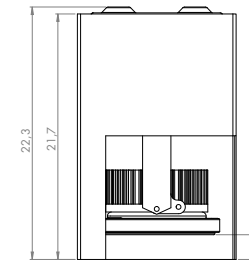

ROS Aluminium painted - Brushed steel
Polished steel