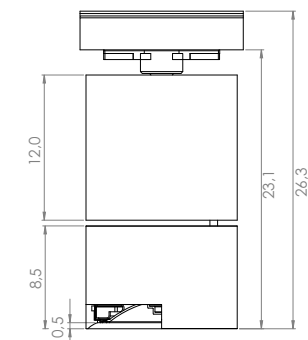

POP P16 Pull h. 21,0 Ø 12,5 for 230 voltage 3 circuit track Eutrac **Led 26,9W**

Structure		Electrification ☉	Code	Free of TAX
Black painted		60° 2700°K Led 26,9W 2683 lm 100 lm/W 85 CRI 700m/A	P16P.62L.02	€ 430,00 🔒 '16 ▼
White painted			P16P.62L.06	€ 430,00 🔒 '16 ▼
Black painted	IP20	60° 3000°K Led 26,9W 2842 lm 106 lm/W 85 CRI 700m/A	P16P.63L.02	€ 430,00 🔒 '16 ▼
White painted			P16P.63L.06	€ 430,00 🔒 '16 ▼
Black painted		60° 4000°K Led 26,9W 2969 lm 110 lm/W 85 CRI 700m/A	P16P.64L.02	€ 430,00 🔒 '16 ▼
White painted			P16P.64L.06	€ 430,00 🔒 '16 ▼
Black painted		24° 2700°K Led 26,9W 2683 lm 100 lm/W 85 CRI 700m/A	P16P.62S.02	€ 430,00 🔒 '16 ▼
White painted			P16P.62S.06	€ 430,00 🔒 '16 ▼
Black painted	IP20	24° 3000°K Led 26,9W 2842 lm 106 lm/W 85 CRI 700m/A	P16P.63S.02	€ 430,00 🔒 '16 ▼
White painted			P16P.63S.06	€ 430,00 🔒 '16 ▼
Black painted		24° 4000°K Led 26,9W 2969 lm 110 lm/W 85 CRI 700m/A	P16P.64S.02	€ 430,00 🔒 '16 ▼
White painted			P16P.64S.06	€ 430,00 🔒 '16 ▼
Black painted		12° 2700°K Led 26,9W 2683 lm 100 lm/W 85 CRI 700m/A	P16P.62T.02	€ 430,00 🔒 '16 ▼
White painted			P16P.62T.06	€ 430,00 🔒 '16 ▼
Black painted	IP20	12° 3000°K Led 26,9W 2842 lm 106 lm/W 85 CRI 700m/A	P16P.63T.02	€ 430,00 🔒 '16 ▼
White painted			P16P.63T.06	€ 430,00 🔒 '16 ▼
Black painted		12° 4000°K Led 26,9W 2969 lm 110 lm/W 85 CRI 700m/A	P16P.64T.02	€ 430,00 🔒 '16 ▼
White painted			P16P.64T.06	€ 430,00 🔒 '16 ▼

On demand dimmable DALI - PUSH - 1...10V

POP P16 Pull h. 21,0 Ø 12,5 for 230 voltage 3 circuit track Eutrac

Structure		Electrification	Code	Free of TAX
Black painted	IP20	12V G53 1x50W	P16P.530.02	€ 323,00 🔒 '13
White painted			P16P.530.06	€ 323,00 🔒 '13