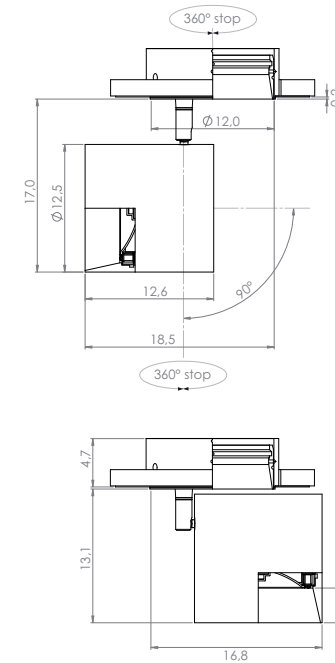

POP P12 Ø 12,5 Led 12,5W - 18,4W - 26,9W

	Electrification	Code	Structure	Free of TAX
IP20	60° 2700°K Led 12,5W 1477 lm 119 lm/W 85 CRI 350m/A Led 18,4W 2020 lm 110 lm/W 85 CRI 500m/A Led 26,9W 2683 lm 100 lm/W 85 CRI 700m/A	P12.62L.02 P12.62L.06	Black White	€ 311,00 🗝️ '16 € 311,00 🗝️ '16
	60° 3000°K Led 12,5W 1565 lm 126 lm/W 85 CRI 350m/A Led 18,4W 2140 lm 116 lm/W 85 CRI 500m/A Led 26,9W 2842 lm 106 lm/W 85 CRI 700m/A	P12.63L.02 P12.63L.06	Black White	€ 311,00 🗝️ '16 € 311,00 🗝️ '16
	60° 4000°K Led 12,5W 1635 lm 131 lm/W 85 CRI 350m/A Led 18,4W 2236 lm 121 lm/W 85 CRI 500m/A Led 26,9W 2963 lm 110 lm/W 85 CRI 700m/A	P12.64L.02 P12.64L.06	Black White	€ 311,00 🗝️ '16 € 311,00 🗝️ '16
IP20	24° 2700°K Led 12,5W 1477 lm 119 lm/W 85 CRI 350m/A Led 18,4W 2020 lm 110 lm/W 85 CRI 500m/A Led 26,9W 2683 lm 100 lm/W 85 CRI 700m/A	P12.62S.02 P12.62S.06	Black White	€ 311,00 🗝️ '15 € 311,00 🗝️ '15
	24° 3000°K Led 12,5W 1565 lm 126 lm/W 85 CRI 350m/A Led 18,4W 2140 lm 116 lm/W 85 CRI 500m/A Led 26,9W 2842 lm 106 lm/W 85 CRI 700m/A	P12.63S.02 P12.63S.06	Black White	€ 311,00 🗝️ '15 € 311,00 🗝️ '15
	24° 4000°K Led 12,5W 1635 lm 131 lm/W 85 CRI 350m/A Led 18,4W 2236 lm 121 lm/W 85 CRI 500m/A Led 26,9W 2963 lm 110 lm/W 85 CRI 700m/A	P12.64S.02 P12.64S.06	Black White	€ 311,00 🗝️ '15 € 311,00 🗝️ '15
IP20	12° 2700°K Led 12,5W 1477 lm 119 lm/W 85 CRI 350m/A Led 18,4W 2020 lm 110 lm/W 85 CRI 500m/A Led 26,9W 2683 lm 100 lm/W 85 CRI 700m/A	P12.62T.02 P12.62T.06	Black White	€ 311,00 🗝️ '16 € 311,00 🗝️ '16
	12° 3000°K Led 12,5W 1565 lm 126 lm/W 85 CRI 350m/A Led 18,4W 2140 lm 116 lm/W 85 CRI 500m/A Led 26,9W 2842 lm 106 lm/W 85 CRI 700m/A	P12.63T.02 P12.63T.06	Black White	€ 311,00 🗝️ '16 € 311,00 🗝️ '16
	12° 4000°K Led 12,5W 1635 lm 131 lm/W 85 CRI 350m/A Led 18,4W 2236 lm 121 lm/W 85 CRI 500m/A Led 26,9W 2963 lm 110 lm/W 85 CRI 700m/A	P12.64T.02 P12.64T.06	Black White	€ 311,00 🗝️ '16 € 311,00 🗝️ '16
sizes mm: 115x45x28 124x80x22 111x52x22 111x52x22	12,5W Converter for Led 350m/A: ON/OFF min. 1 - max. 1 350m/A DALI - PUSH - 1...10V min. 1 - max. 3 350m/A DALI min. 1 - max. 1 350m/A PUSH - 1...10V min. 1 - max. 1 350m/A	KIT.350.1L KIT.351.40 KIT.352.15 KIT.353.15		€ 21,00 🗝️ '13 € 105,00 🗝️ '15 € 59,00 🗝️ '15 € 59,00 🗝️ '15
sizes mm: 115x45x28 124x80x22 111x52x22 111x52x22	18,4W Converter for Led 500m/A: ON/OFF min. 1 - max. 1 500m/A DALI - PUSH - 1...10V min. 1 - max. 2 500m/A DALI min. 1 - max. 1 500m/A PUSH - 1...10V min. 1 - max. 1 500m/A	KIT.500.1L KIT.501.50 KIT.502.20 KIT.503.20		€ 21,00 🗝️ '15 € 105,00 🗝️ '15 € 59,00 🗝️ '15 € 59,00 🗝️ '15
sizes mm: 140x45x28 124x80x22	26,9W Converter for Led 700m/A: ON/OFF min. 1 - max. 1 700m/A DALI - PUSH - 1...10V min. 1 - max. 1 700m/A	KIT.700.1L KIT.701.50		€ 24,00 🗝️ '15 € 105,00 🗝️ '15
sizes mm: 185x59x34 212x46x34	Emergency unit: (inverter + battery. Driver not included) 1:00 hour min. 1 - max. 1 3:00 hours min. 1 - max. 1	KIT.900.01 KIT.900.03		€ 95,00 🗝️ '15 € 137,00 🗝️ '15