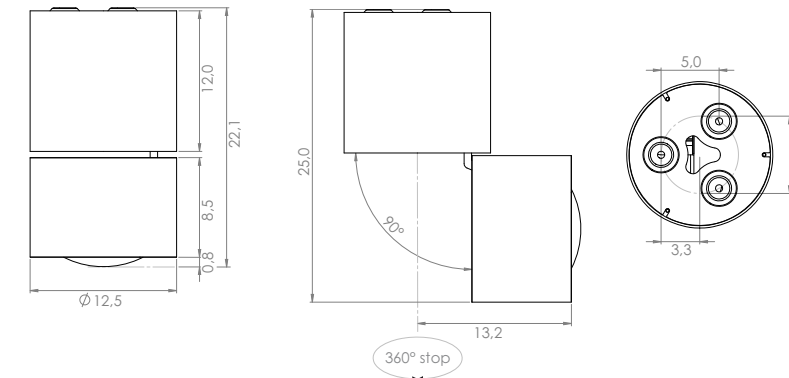

WALLY W07 Pull h. 22,1 On demand dimmable DALI - PUSH - 1...10V

Structure			Electrification ©	Code	Free of TAX
Black painted White painted	LOCS PLUS	IP20	50° 2700°K Led 26,2W 3374 lm 129 lm/W 85 CRI 700m/A	W07P.62M.02 W07P.62M.06	€ 430,00 '15 € 430,00 '15
Black painted White painted			50° 3000°K Led 26,2W 3533 lm 135 lm/W 85 CRI 700m/A	W07P.63M.02 W07P.63M.06	€ 430,00 '13 € 430,00 '13
Black painted White painted	LOCS PLUS	IP20	50° 4000°K Led 26,2W 3649 lm 139 lm/W 85 CRI 700m/A	W07P.64M.02 W07P.64M.06	€ 430,00 '13 € 430,00 '13
Black painted White painted			24° 2700°K Led 26,2W 3374 lm 129 lm/W 85 CRI 700m/A	W07P.62S.02 W07P.62S.06	€ 430,00 '15 € 430,00 '15
Black painted White painted	LOCS PLUS	IP20	24° 3000°K Led 26,2W 3533 lm 135 lm/W 85 CRI 700m/A	W07P.63S.02 W07P.63S.06	€ 430,00 '13 € 430,00 '13
Black painted White painted			24° 4000°K Led 26,2W 3649 lm 139 lm/W 85 CRI 700m/A	W07P.64S.02 W07P.64S.06	€ 430,00 '13 € 430,00 '13