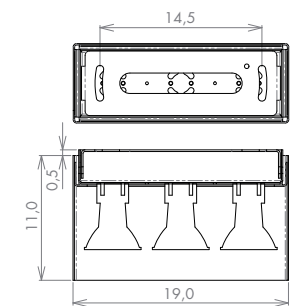

▲ T13.210.XX