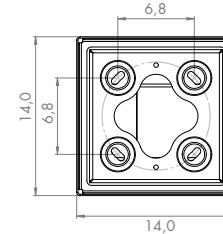

ROS Aluminium painted - Brushed steel
Polished steel