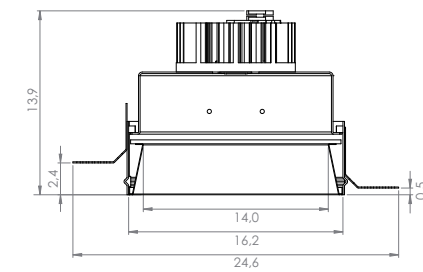

BIC B16 recessed *only for plasterboard*

Structure		Electrification ©	Code	Free of TAX
Matt black painted White painted	IP44	104° 2700°K Led 26,2W 3374 lm 129 lm/W 85 CRI 700m/A	B16.62L.02	€ 172,00 ^{'15}
			B16.62L.06	€ 172,00 ^{'15}
Matt black painted White painted		104° 3000°K Led 26,2W 3533 lm 135 lm/W 85 CRI 700m/A	B16.63L.02	€ 172,00 ^{'15}
			B16.63L.06	€ 172,00 ^{'15}
Matt black painted White painted		104° 4000°K Led 26,2W 3649 lm 139 lm/W 85 CRI 700m/A	B16.64L.02	€ 172,00 ^{'15}
			B16.64L.06	€ 172,00 ^{'15}
	sizes mm: 140x45x28 124x80x22	Converter for Led 700m/A: ON/OFF min. 1 -max. 1 DALI - PUSH - 1...10V min. 1 -max. 1	KIT.700.1L KIT.701.50	€ 24,00 ^{'15} € 105,00 ^{'13}
	sizes mm: 185x59x34 212x46x34	Emergency unit: (inverter + battery. Driver not included) 1:00 hour min. 1 -max. 1 3:00 hours min. 1 -max. 1	KIT.900.01 KIT.900.03	€ 95,00 ^{'15} € 137,00 ^{'15}
Housing for plasterboard	■	singular unit housing	ZOB.016.01	€ 49,00 ^{'11}

ATTENTION:
- the dimensions of the converters and of the emergency units could change without any possibility of notification, because of the continuous technological innovation.
- emergency unit works only if the emergency Kit is connected to one converter ONLY.