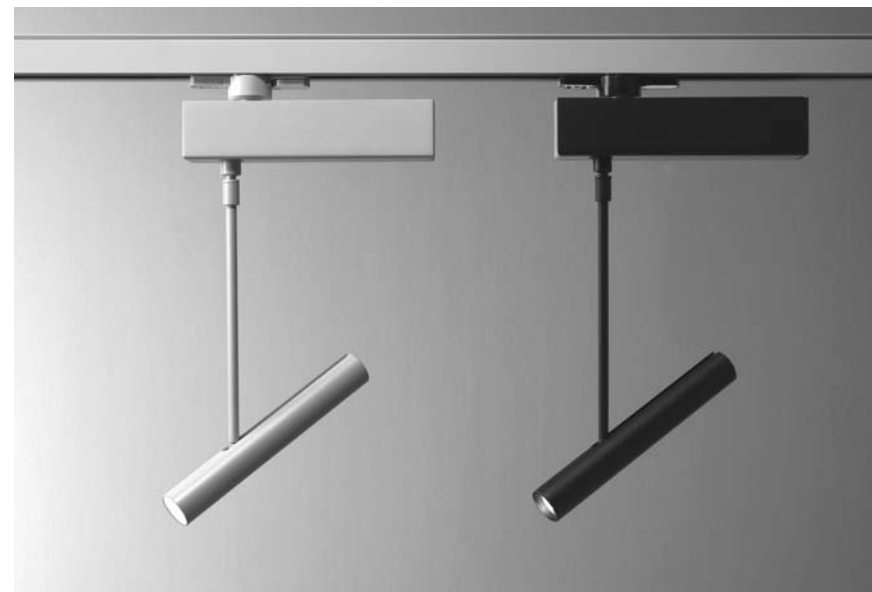

POP P14 Ø 3,0 for 230 voltage 3 circuit track Eutrac **Led 13,4W**

Structure			Electrification ©	Code	Free of TAX
Black painted		IP20	35° 2700°K Led 13,4W 1650 lm	P14.22M.02	€ 332,00 🔒 '15
White painted			123 lm/W 85 CRI 350m/A	P14.22M.06	€ 332,00 🔒 '15
Black painted		IP20	35° 3000°K Led 13,4W 1727 lm	P14.23M.02	€ 332,00 🔒 '15
White painted			129 lm/W 85 CRI 350m/A	P14.23M.06	€ 332,00 🔒 '15
Black painted		IP20	35° 4000°K Led 13,4W 1786 lm	P14.24M.02	€ 332,00 🔒 '15
White painted			133 lm/W 85 CRI 350m/A	P14.24M.06	€ 332,00 🔒 '15

Dimmable IGBT TRIAC

POP P14 Ø 7,0 for 230 voltage 3 circuit track Eutrac **Led 11,2W**