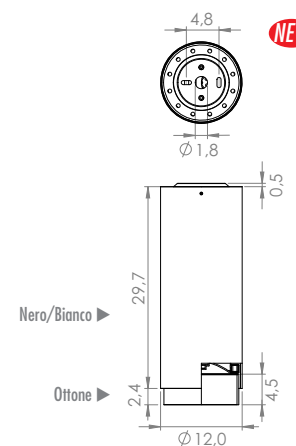

POP P07 Ø 12,0 Bi-color

delivering from 30/04/2016

Structure	Electrification	Code	Free of TAX
Black/Brass White/Brass	IP20 24° 2700°K Led 18,4W 2020 lm 110 lm/W 85 CRI 500m/A	P07.52S.2B P07.52S.6B	€ 423,00 🔒 '16 € 423,00 🔒 '16
Black/Brass White/Brass	IP20 24° 3000°K Led 18,4W 2140 lm 116 lm/W 85 CRI 500m/A	P07.53S.2B P07.53S.6B	€ 423,00 🔒 '16 € 423,00 🔒 '16
Black/Brass White/Brass	IP20 24° 4000°K Led 18,4W 2236 lm 121 lm/W 85 CRI 500m/A	P07.54S.2B P07.54S.6B	€ 423,00 🔒 '16 € 423,00 🔒 '16

On demand dimmable DALI - PUSH - 1...10V - IGBT TRIAC