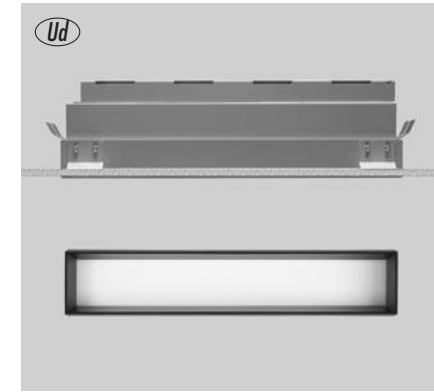

BIC B25 led recessed *only for plasterboard*

Structure		Electrification ©	Code	Free of TAX
Matt black painted White painted	IP44	104° 3000°K Led 17W 2030 lm 121 lm/W 85 CRI 700m/A	BC2.63L.02	€ 220,00 ^{'16}
			BC2.63L.06	€ 220,00 ^{'16}
Housing for plasterboard	■	singular unit housing	ZOB.025.01	€ 63,00 ^{'11}

BIC B50 led recessed *only for plasterboard*

Structure		Electrification ©	Code	Free of TAX
Matt black painted White painted	IP44	104° 3000°K Led 25,6W 3090 lm 120 lm/W 85 CRI 700m/A	BC5.63L.02	€ 268,00 ^{'16}
			BC5.63L.06	€ 268,00 ^{'16}
Matt black painted White painted	IP44	104° 3000°K Led 25,6W 3090 lm 120 lm/W 85 CRI 700m/A EMERGENCY Unit 1:00 hour at 14%	BC5.93L.02	€ 420,00 ^{'16}
			BC5.93L.06	€ 420,00 ^{'16}
Housing for plasterboard	■	singular unit housing	ZOB.050.01	€ 72,00 ^{'16}

BIC B60 led recessed *only for plasterboard*

Structure		Electrification ©	Code	Free of TAX
Matt black painted White painted	IP44	104° 3000°K Led 34,2W 4120 lm 120 lm/W 85 CRI 700m/A	BC6.63L.02	€ 284,00 ^{'16}
			BC6.63L.06	€ 284,00 ^{'16}
Matt black painted White painted	IP44	104° 3000°K Led 34,2W 4120 lm 120 lm/W 85 CRI 700m/A EMERGENCY Unit 1:00 hour at 11%	BC6.93L.02	€ 430,00 ^{'16}
			BC6.93L.06	€ 430,00 ^{'16}
Housing for plasterboard	■	singular unit housing	ZOB.060.01	€ 78,00 ^{'16}

BIC B120 led recessed *only for plasterboard*

Structure		Electrification ©	Code	Free of TAX
Matt black painted White painted	IP44	104° 3000°K Led 68,4W 8240 lm 120 lm/W 85 CRI 700m/A	BC12.63L.02	€ 434,00 ^{'16}
			BC12.63L.06	€ 434,00 ^{'16}
Housing for plasterboard	■	singular unit housing	ZOB.120.01	€ 118,00 ^{'16}

Code	L1	L2	H
BC2.63L.XX	25,1	9,6	14,6
BC5.63L.XX	50,1	9,6	14,6
BC5.93L.XX	50,1	9,6	15,9
BC6.63L.XX	60,1	9,6	14,6
BC6.93L.XX	60,1	9,6	15,9
BC12.63L.XX	120,1	9,6	14,9