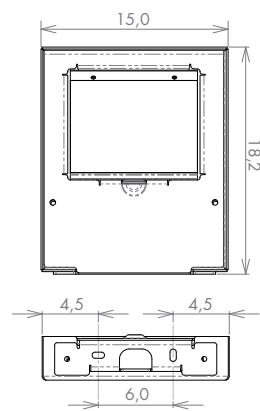

e-PAD 15

Structure			Electrification	Code	Free of TAX
Black painted		IP20	R7S 74,9mm max 1x120W	E15.510.02	€ 182,00
White painted				E15.510.06	€ 182,00
Corten painted				E15.510.08	€ 182,00
Black painted	Ud	IP20	105° 2700°K Led 18,1W 2494 lm 138 lm/W 85 CRI 500m/A	E15.52L.02	€ 231,00
White painted				E15.52L.06	€ 231,00
Corten painted				E15.52L.08	€ 231,00
Black painted	Ud	IP20	105° 3000°K Led 18,1W 2611 lm 144 lm/W 85 CRI 500m/A	E15.53L.02	€ 231,00
White painted				E15.53L.06	€ 231,00
Corten painted				E15.53L.08	€ 231,00
Black painted	Ud	IP20	105° 4000°K Led 18,1W 2697 lm 149 lm/W 85 CRI 500m/A	E15.54L.02	€ 231,00
White painted				E15.54L.06	€ 231,00
Corten painted				E15.54L.08	€ 231,00

e-PAD 30

Structure			Electrification	Code	Free of TAX
Black painted		IP20	R7S 117mm max 1x230W	E30.510.02	€ 204,00
White painted				E30.510.06	€ 204,00
Corten painted				E30.510.08	€ 204,00
Black painted	Ud	IP20	105° 2700°K Led 2x18,1W 2x2494 lm 138 lm/W 85 CRI 500m/A	E30.52L.02	€ 332,00
White painted				E30.52L.06	€ 332,00
Corten painted				E30.52L.08	€ 332,00
Black painted	Ud	IP20	105° 3000°K Led 2x18,1W 2x2611 lm 144 lm/W 85 CRI 500m/A	E30.53L.02	€ 332,00
White painted				E30.53L.06	€ 332,00
Corten painted				E30.53L.08	€ 332,00
Black painted	Ud	IP20	105° 4000°K Led 2x18,1W 2x2697 lm 149 lm/W 85 CRI 500m/A	E30.54L.02	€ 332,00
White painted				E30.54L.06	€ 332,00
Corten painted				E30.54L.08	€ 332,00

NEW e-PAD 30 - dimmable DALI - PUSH - 1...10V

Structure			Electrification	Code	Free of TAX
Black painted		IP20	105° 2700°K Led 2x18,1W 2x2494 lm 138 lm/W 85 CRI 500m/A	E30.72L.02	€ 390,00
White painted				E30.72L.06	€ 390,00
Corten painted				E30.72L.08	€ 390,00
Black painted		IP20	105° 3000°K Led 2x18,1W 2x2611 lm 144 lm/W 85 CRI 500m/A	E30.73L.02	€ 390,00
White painted				E30.73L.06	€ 390,00
Corten painted				E30.73L.08	€ 390,00
Black painted		IP20	105° 4000°K Led 2x18,1W 2x2697 lm 149 lm/W 85 CRI 500m/A	E30.74L.02	€ 390,00
White painted				E30.74L.06	€ 390,00
Corten painted				E30.74L.08	€ 390,00

On request the e-Pad led version can be ordered with dimmable IGBT - TRIAC driver