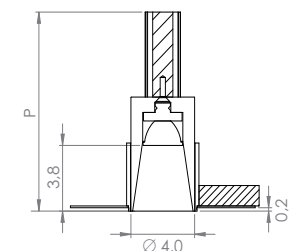

POP P00 Ø 3,0 Prepare a remote position for the converter because it can't pass through the housing

Structure			Electrification ☉	Code	Free of TAX
White painted		IP40	17° 2700°K Led 6,0W 364 lm 61 lm/W 80 CRI 500m/A	P00.32M.06	€ 125,00 '15
White painted		IP40	17° 3000°K Led 6,0W 390 lm 65 lm/W 80 CRI 500m/A	P00.33M.06	€ 125,00 '11
White painted		IP40	17° 4000°K Led 6,0W 416 lm 69 lm/W 80 CRI 500m/A	P00.34M.06	€ 125,00 '11
White painted		IP54	17° 2700°K Led 6,0W 364 lm 61 lm/W 80 CRI 500m/A	P00.32M9.06	€ 135,00 '16
White painted		IP54	17° 3000°K Led 6,0W 390 lm 65 lm/W 80 CRI 500m/A	P00.33M9.06	€ 135,00 '16
White painted		IP54	17° 4000°K Led 6,0W 416 lm 69 lm/W 80 CRI 500m/A	P00.34M9.06	€ 135,00 '16
	sizes mm: 115x34x19 124x80x22 111x52x22 111x52x22		Converter for Led 500m/A: ON/OFF min. 1 - max. 1 DALI - PUSH - 1...10V min. 1 - max. 7 DALI min. 1 - max. 3 PUSH - 1...10V min. 1 - max. 3 Led warranty only when used together with converter bought from Oty	KIT.500.15 KIT.501.50 KIT.502.20 KIT.503.20	€ 27,00 '15 € 105,00 '15 € 59,00 '15 € 59,00 '15
Housing for plasterboard	●	singular unit housing		Z00.030.01	€ 20,00 '11
Housing for brickwork	●	singular unit housing		M00.030.01	€ 54,00 '11