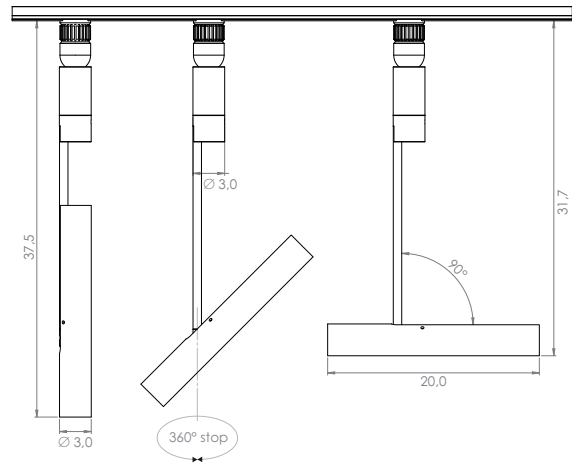

POP P15 Ø 3,0 for 24V track Eutrac **Led 13,4W** Dimmable on demand

Structure			Electrification Ⓢ	Code	Free of TAX
Black painted		IP20	35° 2700°K Led 13,4W 1650 lm	P15.22M.02	€ 230,00 🔒 '16 ▼
White painted			123 lm/W 85 CRI 24V 350m/A	P15.22M.06	€ 230,00 🔒 '16 ▼
Black painted		IP20	35° 3000°K Led 13,4W 1727 lm	P15.23M.02	€ 230,00 🔒 '16 ▼
White painted			129 lm/W 85 CRI 24V 350m/A	P15.23M.06	€ 230,00 🔒 '16 ▼
Black painted		IP20	35° 4000°K Led 13,4W 1786 lm	P15.24M.02	€ 230,00 🔒 '16 ▼
White painted			133 lm/W 85 CRI 24V 350m/A	P15.24M.06	€ 230,00 🔒 '16 ▼
sizes mm:			Electronic gear 24V series DIN:		
40x126x114	120W	ON/OFF	0 ~ 5A	KIT.024.120	€ 83,00 🔒 '15
126x126x100	240W	ON/OFF	0 ~ 10A	KIT.024.240	€ 170,00 🔒 '15
227x126x100	480W	ON/OFF	0 ~ 20A	KIT.024.480	€ 303,00 🔒 '15

POP P15 Ø 7,0 for 24V track Eutrac **Led 11,2W** Dimmable on demand