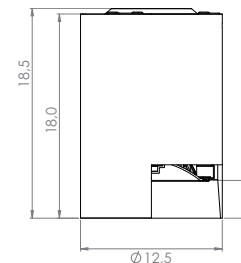

POP P07 Dynamic Ø 12,5 Led 18,4W

Structure	Electrification	Code	Free of TAX
Black painted White painted	IP20 60° 2700°K Led 18,4W 2020 lm 110 lm/W 85 CRI 500m/A	P07D.52L.02 P07D.52L.06	€ 385,00 🔒 '16 € 385,00 🔒 '16
Black painted White painted	IP20 60° 3000°K Led 18,4W 2140 lm 116 lm/W 85 CRI 500m/A	P07D.53L.02 P07D.53L.06	€ 385,00 🔒 '16 € 385,00 🔒 '16
Black painted White painted	IP20 60° 4000°K Led 18,4W 2236 lm 121 lm/W 85 CRI 500m/A	P07D.54L.02 P07D.54L.06	€ 385,00 🔒 '16 € 385,00 🔒 '16
Black painted White painted	IP20 24° 2700°K Led 18,4W 2020 lm 110 lm/W 85 CRI 500m/A	P07D.52S.02 P07D.52S.06	€ 385,00 🔒 '16 € 385,00 🔒 '16
Black painted White painted	IP20 24° 3000°K Led 18,4W 2140 lm 116 lm/W 85 CRI 500m/A	P07D.53S.02 P07D.53S.06	€ 385,00 🔒 '16 € 385,00 🔒 '16
Black painted White painted	IP20 24° 4000°K Led 18,4W 2236 lm 121 lm/W 85 CRI 500m/A	P07D.54S.02 P07D.54S.06	€ 385,00 🔒 '16 € 385,00 🔒 '16
Black painted White painted	IP20 12° 2700°K Led 18,4W 2020 lm 110 lm/W 85 CRI 500m/A	P07D.52T.02 P07D.52T.06	€ 385,00 🔒 '16 € 385,00 🔒 '16
Black painted White painted	IP20 12° 3000°K Led 18,4W 2140 lm 116 lm/W 85 CRI 500m/A	P07D.53T.02 P07D.53T.06	€ 385,00 🔒 '16 € 385,00 🔒 '16
Black painted White painted	IP20 12° 4000°K Led 18,4W 2236 lm 121 lm/W 85 CRI 500m/A	P07D.54T.02 P07D.54T.06	€ 385,00 🔒 '16 € 385,00 🔒 '16

On demand dimmable DALI - PUSH - 1...10V - IGBT TRIAC