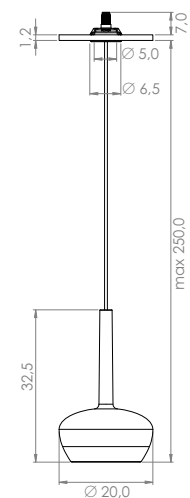

12 Oty light

M CLUB C01 ARC recessed canopy for plasterboard or wood ceiling

Canopy + Wiring	Reflector		Electrification	Code	Free of TAX
Black painted	Black Ral 9005	IP20	G9 max 1x60W	CA01.110.02	€ 311,00
Black painted	White Ral 9016			CA01.110.06	€ 311,00
Black painted	Grey Ral 7046			CA01.110.31	€ 311,00
Black painted	Mustard Ral 1005			CA01.110.35	€ 311,00
Black painted	Beige Ral 1019			CA01.110.39	€ 311,00
Black painted	Black Ral 9005	IP20	105° 2700°K Led 9,1W 1010 lm 111 lm/W 80 CRI 250m/A - on/off	CA01.22L.02	€ 406,00
Black painted	White Ral 9016			CA01.22L.06	€ 406,00
Black painted	Grey Ral 7046			CA01.22L.31	€ 406,00
Black painted	Mustard Ral 1005			CA01.22L.35	€ 406,00
Black painted	Beige Ral 1019			CA01.22L.39	€ 406,00