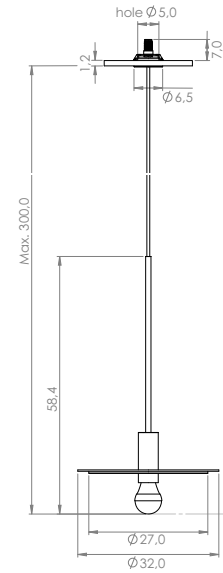

NEW POP PA32 Host ARC ON/OFF recessed canopy for plasterboard or wood ceiling

Wire	Structure		Electrification Ⓛ	Code	Free of TAX
Black	Black/Brass	IP20	2700°K Led 7W 800 lm 114 lm/W 80 CRI 220V÷240V	PA32.12L.2B	€ 412,00 🔒 '16