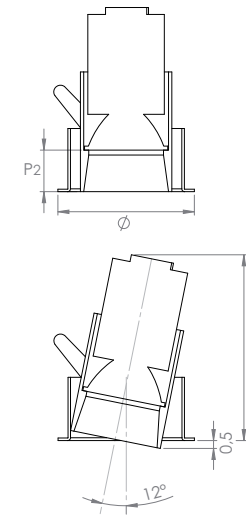

POP P05 Ø 8,2 only for brickwork