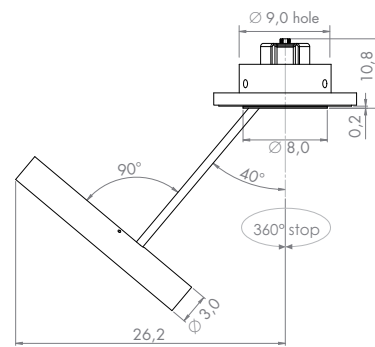

POP P12 Ø 3,0 Led only for plasterboard

Structure			Electrification ☑	Code	Free of TAX
Matt black painted White painted		IP20	35° 2700°K Led 13,4W 1650 lm 123 lm/W 85 CRI 350m/A	P12.22M.02 P12.22M.06	€ 236,00 📄 '15 € 236,00 📄 '15
Matt black painted White painted		IP20	35° 3000°K Led 13,4W 1727 lm 129 lm/W 85 CRI 350m/A	P12.23M.02 P12.23M.06	€ 236,00 📄 '15 € 236,00 📄 '15
Matt black painted White painted		IP20	35° 4000°K Led 13,4W 1786 lm 133 lm/W 85 CRI 350m/A	P12.24M.02 P12.24M.06	€ 236,00 📄 '15 € 236,00 📄 '15
	sizes mm:		Converter for Led 350m/A:		
	115x45x28		ON/OFF min. 1 -max. 1	KIT.350.1L	€ 21,00 📄 '13
	131x38x29		ON/OFF min. 2 -max. 2	KIT.350.25	€ 35,00 📄 '16
	124x80x22		DALI - PUSH - 1...10V min. 1 -max. 3	KIT.351.40	€ 105,00 📄 '15
	111x52x22		DALI min. 1 -max. 1	KIT.352.15	€ 59,00 📄 '15
	111x52x22		PUSH - 1...10V min. 1 -max. 1	KIT.353.15	€ 59,00 📄 '15
	sizes mm:		Emergency unit: (inverter + battery. Driver not included)		
	185x59x34		1:00 hour min. 1 -max. 1	KIT.900.01	€ 95,00 📄 '15
	212x46x34		3:00 hours min. 1 -max. 1	KIT.900.03	€ 137,00 📄 '15
			Led and Emergency unit, warranty only when used together with converter bought from Oty		
Housing for plasterboard		●	singular unit housing	Z00.080.01	€ 33,00 📄 '09