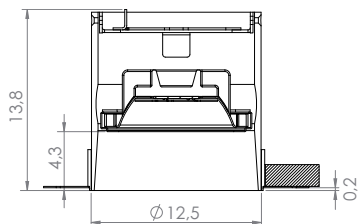

POP P01 Dynamic Ø 12,5

	Electrification	Code	Structure	Free of TAX
IP20	60° 2700°K Led 12,5W 1477 lm 119 lm/W 85 CRI 350m/A Led 18,4W 2020 lm 110 lm/W 85 CRI 500m/A	P01D.62L.02 P01D.62L.06	Black White	€ 289,00 '16 € 289,00 '16
	60° 3000°K Led 12,5W 1565 lm 126 lm/W 85 CRI 350m/A Led 18,4W 2140 lm 116 lm/W 85 CRI 500m/A	P01D.63L.02 P01D.63L.06	Black White	€ 289,00 '16 € 289,00 '16
	60° 4000°K Led 12,5W 1635 lm 131 lm/W 85 CRI 350m/A Led 18,4W 2236 lm 121 lm/W 85 CRI 500m/A	P01D.64L.02 P01D.64L.06	Black White	€ 289,00 '16 € 289,00 '16
IP20	24° 2700°K Led 12,5W 1477 lm 119 lm/W 85 CRI 350m/A Led 18,4W 2020 lm 110 lm/W 85 CRI 500m/A	P01D.62S.02 P01D.62S.06	Black White	€ 289,00 '16 € 289,00 '16
	24° 3000°K Led 12,5W 1565 lm 126 lm/W 85 CRI 350m/A Led 18,4W 2140 lm 116 lm/W 85 CRI 500m/A	P01D.63S.02 P01D.63S.06	Black White	€ 289,00 '16 € 289,00 '16
	24° 4000°K Led 12,5W 1635 lm 131 lm/W 85 CRI 350m/A Led 18,4W 2236 lm 121 lm/W 85 CRI 500m/A	P01D.64S.02 P01D.64S.06	Black White	€ 289,00 '16 € 289,00 '16
IP20	12° 2700°K Led 12,5W 1477 lm 119 lm/W 85 CRI 350m/A Led 18,4W 2020 lm 110 lm/W 85 CRI 500m/A	P01D.62T.02 P01D.62T.06	Black White	€ 289,00 '16 € 289,00 '16
	12° 3000°K Led 12,5W 1565 lm 126 lm/W 85 CRI 350m/A Led 18,4W 2140 lm 116 lm/W 85 CRI 500m/A	P01D.63T.02 P01D.63T.06	Black White	€ 289,00 '16 € 289,00 '16
	12° 4000°K Led 12,5W 1635 lm 131 lm/W 85 CRI 350m/A Led 18,4W 2236 lm 121 lm/W 85 CRI 500m/A	P01D.64T.02 P01D.64T.06	Black White	€ 289,00 '16 € 289,00 '16
sizes mm: 115x45x28 124x80x22 111x52x22 111x52x22	12,5W Converter for Led 350m/A: ON/OFF min. 1 - max. 1 350m/A DALI - PUSH - 1...10V min. 1 - max. 3 350m/A DALI min. 1 - max. 1 350m/A PUSH - 1...10V min. 1 - max. 1 350m/A	KIT.350.1L KIT.351.40 KIT.352.15 KIT.353.15		€ 21,00 '13 € 105,00 '15 € 59,00 '15 € 59,00 '15
	sizes mm: 115x45x28 124x80x22 111x52x22 111x52x22	18,4W Converter for Led 500m/A: ON/OFF min. 1 - max. 1 500m/A DALI - PUSH - 1...10V min. 1 - max. 2 500m/A DALI min. 1 - max. 1 500m/A PUSH - 1...10V min. 1 - max. 1 500m/A	KIT.500.1L KIT.501.50 KIT.502.20 KIT.503.20	€ 21,00 '15 € 105,00 '15 € 59,00 '15 € 59,00 '15
sizes mm: 185x59x34 212x46x34	Emergency unit: (inverter + battery. Driver not included) 1:00 hour min. 1 - max. 1 3:00 hours min. 1 - max. 1 Led and Emergency unit, warranty only when used together with converter bought from Oty	KIT.900.01 KIT.900.03		€ 95,00 '15 € 137,00 '15
IP20	12V G53 1x50W	P01D.530.02 P01D.530.06	Black White	€ 182,00 '13 € 182,00 '13
	Electronic gear for 12V: 12V max. 105VA 240V 50-60 Hz DALI 12V max. 105VA 240V 50-60 Hz	KIT.100.105 KIT.101.105		€ 18,00 '09 € 92,00 '11
Housing for plasterboard	● singular unit housing ●● double linear unit housing ●●● triple linear unit housing	Z00.125.01 Z00.125.2L Z00.125.3L		€ 38,00 '11 € 75,00 '11 € 106,00 '11
Housing for brickwork	● Singular unit housing	M00.125.01		€ 139,00 '11

ATTENTION:
- the dimensions of the converters and of the emergency units could change without any possibility of notification, because of the continuous technological innovation.