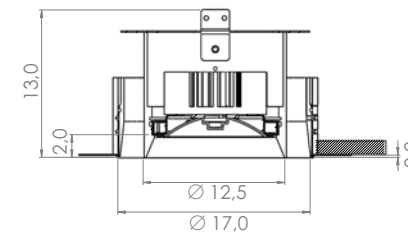

ATTENTION:
- the dimensions of the converters and of the emergency units could change without any possibility of notification, because of the continuous technological innovation.

- emergency unit works only if the emergency Kit is connected to one converter ONLY.

POP P03 Ø 17,0 Led 12,5W - 18,4W - 26,9W for plasterboard and brickwork