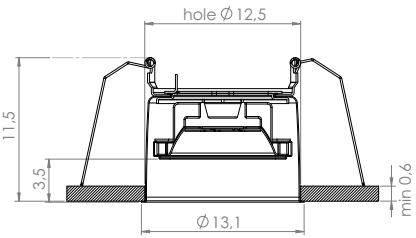

ATTENTION:
- the dimensions of the converters and of the emergency units could change without any possibility of notification, because of the continuous technological innovation.

- emergency unit works only if the emergency Kit is connected to one converter ONLY.