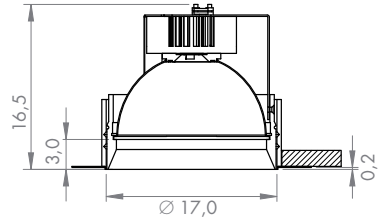

POP P03 Wall Wash Ø 17,0 Led 26,2W for plasterboard and brickwork

	Electrification	Code	Structure	Free of TAX
IP40	2700°K Led 26,2W 3374 lm 129 lm/W 85 CRI 700m/A 3000°K Led 26,2W 3533 lm 135 lm/W 85 CRI 700m/A 4000°K Led 26,2W 3649 lm 139 lm/W 85 CRI 700m/A	P03S.62W.02	Black	€ 225,00 '15
		P03S.62W.06	White	€ 225,00 '15
		P03S.63W.02	Black	€ 225,00 '15
		P03S.63W.06	White	€ 225,00 '15
		P03S.64W.02	Black	€ 225,00 '15
		P03S.64W.06	White	€ 225,00 '15
sizes mm: 140x45x28 124x80x22	Converter for Led 700m/A: 26,2W ON/OFF min. 1 -max. 1 700m/A DALI - PUSH - 1...10V min. 1 -max. 1 700m/A	KIT.700.1L KIT.701.50		€ 24,00 '15 € 105,00 '15

Housing POP P03 Ø 17,0 for plasterboard and brickwork

	Code	Free of TAX
Housing for plasterboard	● singular unit housing	Z00.170.01 € 57,00 '11
	●● double linear unit housing	Z00.170.2L € 111,00 '11
	●●● triple linear unit housing	Z00.170.3L € 161,00 '09
	●● Logo Oty Ø 8,0+Ø17,0 housing	Z00.080.170 € 94,00 '09
	●●● Logo Oty Ø 12,0+Ø17,0 housing	Z00.120.170 € 103,00 '09
Housing for brickwork	● singular unit housing	M00.170.01 € 148,00 '11