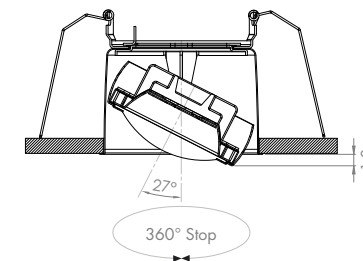

Electrification ☺	Code	Structure	Free of TAX				
LOCS PLUS	IP20	50° 2700°K Led 12,3W 1792 lm 146 lm/W 85 CRI 350m/A Led 18,1W 2494 lm 138 lm/W 85 CRI 500m/A	WR1D.52M.02	Black	€ 288,00 📦'16				
			WR1D.52M.06	White	€ 288,00 📦'16				
		50° 3000°K Led 12,3W 1876 lm 153 lm/W 85 CRI 350m/A Led 18,1W 2611 lm 144 lm/W 85 CRI 500m/A	WR1D.53M.02	Black	€ 288,00 📦'16				
	WR1D.53M.06		White	€ 288,00 📦'16					
	50° 4000°K Led 12,3W 1938 lm 158 lm/W 85 CRI 350m/A Led 18,1W 2697 lm 149 lm/W 85 CRI 500m/A	WR1D.54M.02	Black	€ 288,00 📦'16					
		WR1D.54M.06	White	€ 288,00 📦'16					
LOCS PLUS	IP20	24° 2700°K Led 12,3W 1792 lm 146 lm/W 85 CRI 350m/A Led 18,1W 2494 lm 138 lm/W 85 CRI 500m/A	WR1D.52S.02	Black	€ 288,00 📦'16				
			WR1D.52S.06	White	€ 288,00 📦'16				
		24° 3000°K Led 12,3W 1876 lm 153 lm/W 85 CRI 350m/A Led 18,1W 2611 lm 144 lm/W 85 CRI 500m/A	WR1D.53S.02	Black	€ 288,00 📦'16				
	WR1D.53S.06		White	€ 288,00 📦'16					
	24° 4000°K Led 12,3W 1938 lm 158 lm/W 85 CRI 350m/A Led 18,1W 2697 lm 149 lm/W 85 CRI 500m/A	WR1D.54S.02	Black	€ 288,00 📦'16					
		WR1D.54S.06	White	€ 288,00 📦'16					
sizes mm: 115x45x28 124x80x22 111x52x22 111x52x22 sizes mm: 115x45x28 124x80x22 111x52x22 111x52x22 sizes mm: 185x59x34 212x46x34			Converter for Led 350m/A:		€ 21,00 📦'13 € 105,00 📦'15 € 59,00 📦'15 € 59,00 📦'15				
			12,3W	ON/OFF		min. 1 - max. 1	350m/A	KIT.350.1L	
				DALI - PUSH - 1...10V		min. 1 - max. 3	350m/A	KIT.351.40	
				DALI		min. 1 - max. 1	350m/A	KIT.352.15	
				PUSH - 1...10V		min. 1 - max. 1	350m/A	KIT.353.15	
			18,1W	ON/OFF		min. 1 - max. 1	500m/A	KIT.500.1L	
				DALI - PUSH - 1...10V		min. 1 - max. 2	500m/A	KIT.501.50	
				DALI		min. 1 - max. 1	500m/A	KIT.502.20	
				PUSH - 1...10V		min. 1 - max. 1	500m/A	KIT.503.20	
			Emergency unit: (inverter + battery. Driver not included)						
			1:00 hour	min. 1 - max. 1			KIT.900.01	€ 95,00 📦'15	
			3:00 hours	min. 1 - max. 1			KIT.900.03	€ 137,00 📦'15	
Led and Emergency unit, warranty only when used together with converter bought from Oty