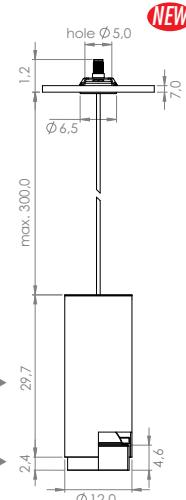

NEW POP P06 Ø 12,0 Bi-color ARC recessed canopy for plasterboard or wood ceiling

delivering from 30/04/2016

Wiring	Structure		Electrification ©	Code	Free of TAX
Black Black	Black/Brass White/Brass	IP20	24° 2700°K Led 18,4W 2020 lm 110 lm/W 85 CRI 500m/A	P06A.52S.2B P06A.52S.6B	€ 540,00 '16 € 540,00 '16
Black Black	Black/Brass White/Brass	IP20	24° 3000°K Led 18,4W 2140 lm 116 lm/W 85 CRI 500m/A	P06A.53S.2B P06A.53S.6B	€ 540,00 '16 € 540,00 '16
Black Black	Black/Brass White/Brass	IP20	24° 4000°K Led 18,4W 2236 lm 121 lm/W 85 CRI 500m/A	P06A.54S.2B P06A.54S.6B	€ 540,00 '16 € 540,00 '16

On demand dimmable DALI - PUSH - 1...10V - IGBT TRIAC