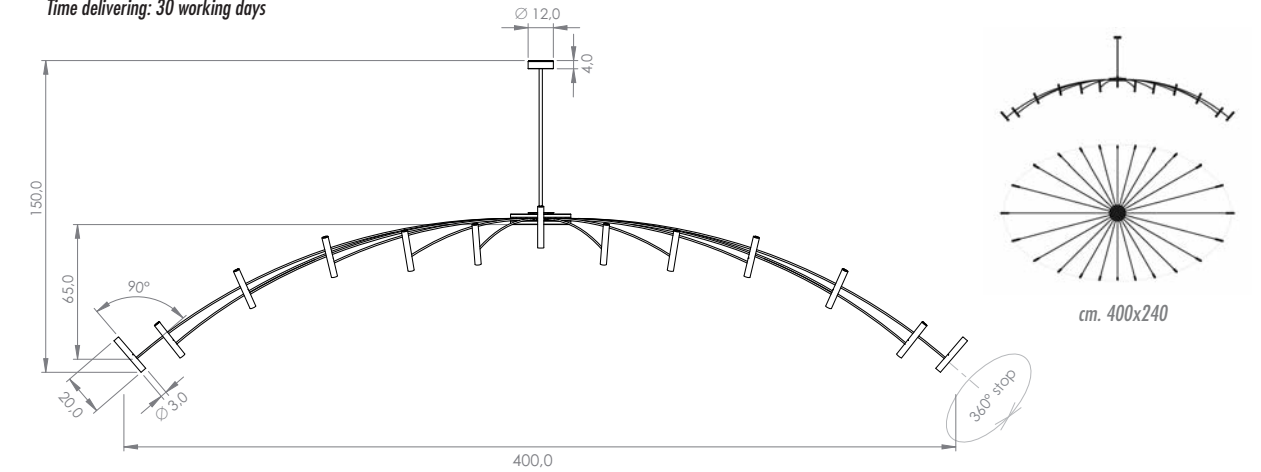

NEW POP P40 Chandelier 400x240cm Prepare a remote position for the two 24V gears

Structure		Electrification ①	Code	Free of TAX
Matt black painted White painted	IP20	35° 2700°K Led 24x13,4W 24x1650 lm 123 lm/W 85 CRI 24V	P40A.22M.02 P40A.22M.06	€ 7.800,00 ¹⁶ € 7.800,00 ¹⁶
Matt black painted White painted	IP20	35° 3000°K Led 24x13,4W 24x1727 lm 129 lm/W 85 CRI 24V	P40A.23M.02 P40A.23M.06	€ 7.800,00 ¹⁶ € 7.800,00 ¹⁶
N.B. Dimmable option (DALI - Push -1 ... 10V) need n. 2 KIT.024.DIM for the installation.			KIT.024.DIM	€ 91,00 ¹⁶

Time delivering: 30 working days