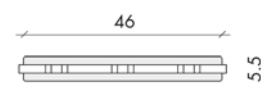

JEK 2 - P Z wall with back-plate

Structure	Reflector		Electrification	Code	Free of TAX
Brushed Steel	Extra Clear Glass	IP20	G9 max 2x60W	JEK2P-Z 4CT	€ 145,00 '16 ▼