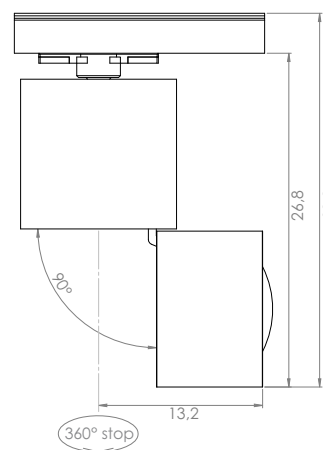

NEW

WALLY W16 Pull h.15,3 per binario 3- Eutrac 230V **Led 18,1W**

Structure			Electrification ©	Code	Free of TAX
Black painted White painted			50° 2700°K Led 18,1W 2494 lm 138 lm/W 85 CRI 500mA	W16P.52M.02 W16P.52M.06	€ 430,00 🔒 '16 ▼ € 430,00 🔒 '16 ▼
Black painted White painted	LOCS PLUS	IP20	50° 3000°K Led 18,1W 2611 lm 144 lm/W 85 CRI 500mA	W16P.53M.02 W16P.53M.06	€ 430,00 🔒 '16 ▼ € 430,00 🔒 '16 ▼
Black painted White painted			50° 4000°K Led 18,1W 2697 lm 149 lm/W 85 CRI 500mA	W16P.54M.02 W16P.54M.06	€ 430,00 🔒 '16 ▼ € 430,00 🔒 '16 ▼
Black painted White painted			24° 2700°K Led 18,1W 2494 lm 138 lm/W 85 CRI 500mA	W16P.52S.02 W16P.52S.06	€ 430,00 🔒 '16 ▼ € 430,00 🔒 '16 ▼
Black painted White painted	LOCS PLUS	IP20	24° 3000°K Led 18,1W 2611 lm 144 lm/W 85 CRI 500mA	W16P.53S.02 W16P.53S.06	€ 430,00 🔒 '16 ▼ € 430,00 🔒 '16 ▼
Black painted White painted			24° 4000°K Led 18,1W 2697 lm 149 lm/W 85 CRI 500mA	W16P.54S.02 W16P.54S.06	€ 430,00 🔒 '16 ▼ € 430,00 🔒 '16 ▼

On demand dimmable DALI - PUSH - 1...10V - IGBT TRIAC

WALLY W16 Pull h.21,8 per binario 3- Eutrac 230V **Led 26,2W**