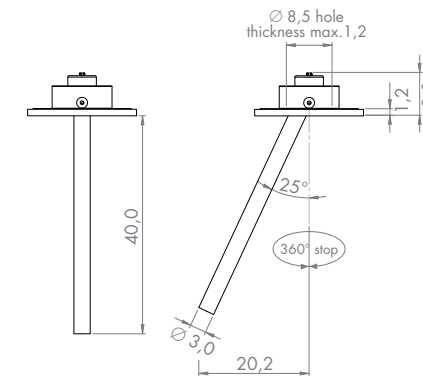

Structure			Electrification ☑	Code	Free of TAX
Black painted White painted		IP40	35° 2700°K Led 13,4W 1650 lm 123 lm/W 85 CRI 350m/A	P04B.22M.02 P04B.22M.06	€ 231,00 ☰¹⁵ € 231,00 ☰¹⁵
Black painted White painted		IP40	35° 3000°K Led 13,4W 1727 lm 129 lm/W 85 CRI 350m/A	P04B.23M.02 P04B.23M.06	€ 231,00 ☰¹⁵ € 231,00 ☰¹⁵
Black painted White painted		IP40	35° 4000°K Led 13,4W 1786 lm 133 lm/W 85 CRI 350m/A	P04B.24M.02 P04B.24M.06	€ 231,00 ☰¹⁵ € 231,00 ☰¹⁵
	sizes mm: 115x45x28 131x38x29 124x80x22 111x52x22 111x52x22		Converter for Led 350m/A: ON/OFF min. 1 - max. 1 ON/OFF min. 2 - max. 2 DALI - PUSH - 1...10V min. 1 - max. 3 DALI min. 1 - max. 1 PUSH - 1...10V min. 1 - max. 1	KIT.350.1L KIT.350.25 KIT.351.40 KIT.352.15 KIT.353.15	€ 21,00 ☰¹³ € 35,00 ☰¹⁶ € 105,00 ☰¹⁵ € 59,00 ☰¹⁵ € 59,00 ☰¹⁵
	sizes mm: 185x59x34 212x46x34		Emergency unit: (inverter + battery. Driver not included) 1:00 hour min. 1 - max. 1 3:00 hours min. 1 - max. 1	KIT.900.01 KIT.900.03	€ 95,00 ☰¹⁵ € 137,00 ☰¹⁵
Housing for plasterboard		●	Singular unit housing	W00.085.01	€ 107,00 ☰¹⁵