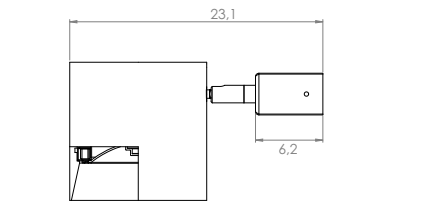

On demand dimmable DALI - PUSH - 1...10V - IGBT TRIAC

Matt black painted	Installation kit on beams and horizontal surfaces	KIT.P136.02	€ 24,00 ☰'15
White painted		KIT.P136.06	€ 24,00 ☰'15

POP P13 Ø 12,5 wall - ceiling Led 26,9W

Structure		Electrification ☉	Code	Free of TAX
Matt black painted		60° 2700°K Led 26,9W 2683 lm 100 lm/W 85 CRI 700m/A	P13.62L.02	€ 418,00 ☰'16
White painted			P13.62L.06	€ 418,00 ☰'16
Matt black painted	IP20	60° 3000°K Led 26,9W 2842 lm 106 lm/W 85 CRI 700m/A	P13.63L.02	€ 418,00 ☰'16
White painted			P13.63L.06	€ 418,00 ☰'16
Matt black painted		60° 4000°K Led 26,9W 2969 lm 110 lm/W 85 CRI 700m/A	P13.64L.02	€ 418,00 ☰'16
White painted			P13.64L.06	€ 418,00 ☰'16
Matt black painted	IP20	24° 2700°K Led 26,9W 2683 lm 100 lm/W 85 CRI 700m/A	P13.62S.02	€ 418,00 ☰'15
White painted			P13.62S.06	€ 418,00 ☰'15
Matt black painted	IP20	24° 3000°K Led 26,9W 2842 lm 106 lm/W 85 CRI 700m/A	P13.63S.02	€ 418,00 ☰'15
White painted			P13.63S.06	€ 418,00 ☰'15
Matt black painted		24° 4000°K Led 26,9W 2969 lm 110 lm/W 85 CRI 700m/A	P13.64S.02	€ 418,00 ☰'15
White painted			P13.64S.06	€ 418,00 ☰'15
Matt black painted	IP20	12° 2700°K Led 26,9W 2683 lm 100 lm/W 85 CRI 700m/A	P13.62T.02	€ 418,00 ☰'16
White painted			P13.62T.06	€ 418,00 ☰'16
Matt black painted	IP20	12° 3000°K Led 26,9W 2842 lm 106 lm/W 85 CRI 700m/A	P13.63T.02	€ 418,00 ☰'16
White painted			P13.63T.06	€ 418,00 ☰'16
Matt black painted		12° 4000°K Led 26,9W 2969 lm 110 lm/W 85 CRI 700m/A	P13.64T.02	€ 418,00 ☰'16
White painted			P13.64T.06	€ 418,00 ☰'16

On demand dimmable DALI - PUSH - 1...10V