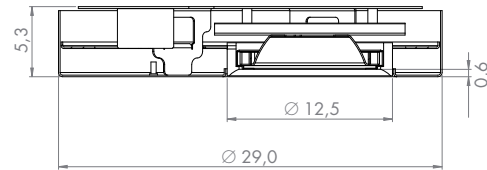

POP P30S Sun Static Led 18,1W

Structure			Electrification ©	Code	Free of TAX
Black painted White painted			80° 2700°K Led 18,1W 2494 lm 138 lm/W 85 CRI 500m/A	P30S.62L.02 P30S.62L.06	€ 332,00 🗝️ '16 ▼ € 332,00 🗝️ '16 ▼
Black painted White painted	LOHD	IP40	80° 3000°K Led 18,1W 2611 lm 144 lm/W 85 CRI 500m/A	P30S.63L.02 P30S.63L.06	€ 332,00 🗝️ '16 ▼ € 332,00 🗝️ '16 ▼
Black painted White painted			80° 4000°K Led 18,1W 2697 lm 149 lm/W 85 CRI 500m/A	P30S.64L.02 P30S.64L.06	€ 332,00 🗝️ '16 ▼ € 332,00 🗝️ '16 ▼

On demand dimmable DALI - PUSH - 1...10V - IGBT TRIAC