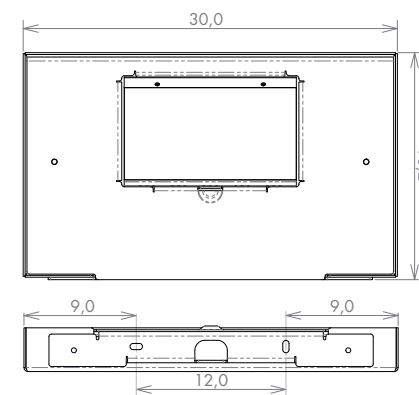

e-PAD 15

Structure			Electrification	Code	Free of TAX
Black painted		IP20	R7S 74,9mm max 1x120W	E15.510.02	€ 182,00
White painted				E15.510.06	€ 182,00
Corten painted				E15.510.08	€ 182,00
Black painted	Ud	IP20	105° 2700°K Led 18,1W 2494 lm 138 lm/W 85 CRI 500m/A	E15.52L.02	€ 231,00
White painted				E15.52L.06	€ 231,00
Corten painted				E15.52L.08	€ 231,00
Black painted	Ud	IP20	105° 3000°K Led 18,1W 2611 lm 144 lm/W 85 CRI 500m/A	E15.53L.02	€ 231,00
White painted				E15.53L.06	€ 231,00
Corten painted				E15.53L.08	€ 231,00
Black painted	Ud	IP20	105° 4000°K Led 18,1W 2697 lm 149 lm/W 85 CRI 500m/A	E15.54L.02	€ 231,00
White painted				E15.54L.06	€ 231,00
Corten painted				E15.54L.08	€ 231,00

e-PAD 30

Structure			Electrification	Code	Free of TAX
Black painted		IP20	R7S 117mm max 1x230W	E30.510.02	€ 204,00
White painted				E30.510.06	€ 204,00
Corten painted				E30.510.08	€ 204,00
Black painted	Ud	IP20	105° 2700°K Led 2x18,1W 2x2494 lm 138 lm/W 85 CRI 500m/A	E30.52L.02	€ 332,00
White painted				E30.52L.06	€ 332,00
Corten painted				E30.52L.08	€ 332,00
Black painted	Ud	IP20	105° 3000°K Led 2x18,1W 2x2611 lm 144 lm/W 85 CRI 500m/A	E30.53L.02	€ 332,00
White painted				E30.53L.06	€ 332,00
Corten painted				E30.53L.08	€ 332,00
Black painted	Ud	IP20	105° 4000°K Led 2x18,1W 2x2697 lm 149 lm/W 85 CRI 500m/A	E30.54L.02	€ 332,00
White painted				E30.54L.06	€ 332,00
Corten painted				E30.54L.08	€ 332,00

NEW e-PAD 30 - dimmable DALI - PUSH - 1...10V

Structure			Electrification	Code	Free of TAX
Black painted		IP20	105° 2700°K Led 2x18,1W 2x2494 lm 138 lm/W 85 CRI 500m/A	E30.72L.02	€ 390,00
White painted				E30.72L.06	€ 390,00
Corten painted				E30.72L.08	€ 390,00
Black painted		IP20	105° 3000°K Led 2x18,1W 2x2611 lm 144 lm/W 85 CRI 500m/A	E30.73L.02	€ 390,00
White painted				E30.73L.06	€ 390,00
Corten painted				E30.73L.08	€ 390,00
Black painted		IP20	105° 4000°K Led 2x18,1W 2x2697 lm 149 lm/W 85 CRI 500m/A	E30.74L.02	€ 390,00
White painted				E30.74L.06	€ 390,00
Corten painted				E30.74L.08	€ 390,00

On request the e-Pad led version can be ordered with dimmable IGBT - TRIAC driver