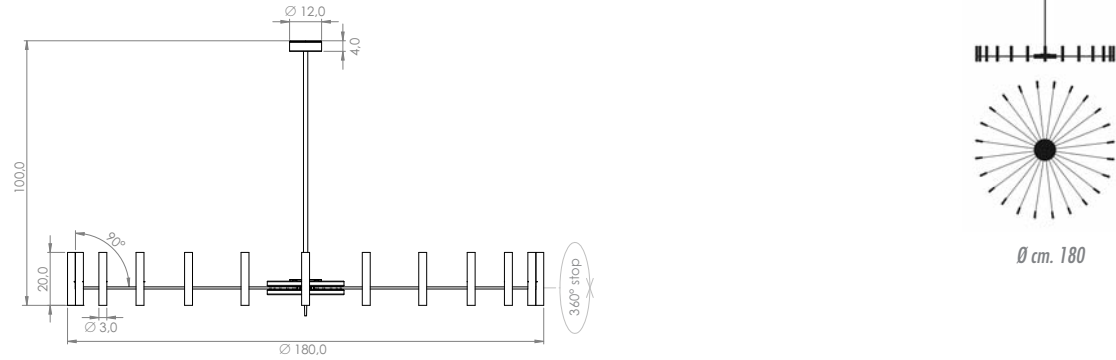

NEW POP P40 Chandelier Ø 180cm Prepare a remote position for the two 24V gears

Structure		Electrification ①	Code	Free of TAX
Matt black painted White painted	IP20	35° 2700°K Led 24x13,4W 24x1650 lm 123 lm/W 85 CRI 24V	P40R.22M.02 P40R.22M.06	€ 6.500,00 ¹⁶ € 6.500,00 ¹⁶
Matt black painted White painted	IP20	35° 3000°K Led 24x13,4W 24x1727 lm 129 lm/W 85 CRI 24V	P40R.23M.02 P40R.23M.06	€ 6.500,00 ¹⁶ € 6.500,00 ¹⁶
N.B. Dimmable option (DALI - Push -1 ... 10V) need n. 2 KIT.024.DIM for the installation.			KIT.024.DIM	€ 91,00 ¹⁶

Time delivering: 30 working days