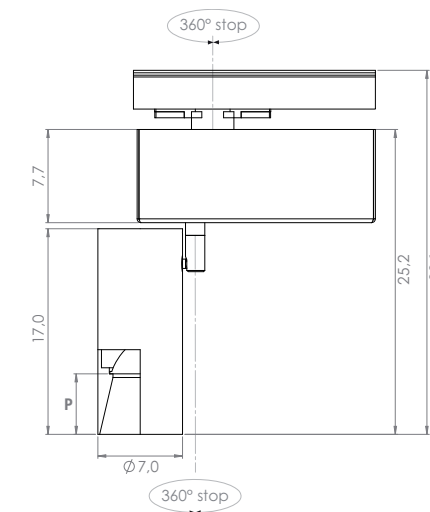

Code		Ø	P
P14.220.XX	GU5.3	7,0	5,0
P14.3XM.XX	350m/A led	7,0	0,5
P14.3XS.XX	350m/A led	7,0	5,0
P14.3XT.XX	350m/A led	7,0	0,5

POP P14 Ø 7,0 for 230 voltage 3 circuit track Eutrac

Structure			Electrification	Code	Free of TAX
Black painted		IP20	12V GU5.3 1x50W	P14.220.02	€ 315,00 🔒 '13
White painted				P14.220.06	€ 315,00 🔒 '13