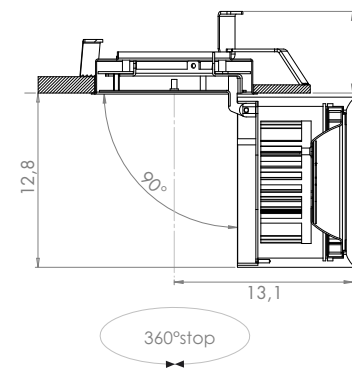

POP RING Pull Ø 12,5 Led 26,9W only for plasterboard

	Electrification	Code	Structure	Free of TAX
IP20	60° 2700°K Led 26,9W 2683 lm 100 lm/W 85 CRI 700m/A	PR1P.62L.02 PR1P.62L.06	Black White	€ 325,00 🗝️'16 ▼ € 325,00 🗝️'16 ▼
	60° 3000°K Led 26,9W 2842 lm 106 lm/W 85 CRI 700m/A	PR1P.63L.02 PR1P.63L.06	Black White	€ 325,00 🗝️'16 ▼ € 325,00 🗝️'16 ▼
	60° 4000°K Led 26,9W 2963 lm 110 lm/W 85 CRI 700m/A	PR1P.64L.02 PR1P.64L.06	Black White	€ 325,00 🗝️'16 ▼ € 325,00 🗝️'16 ▼
IP20	24° 2700°K Led 26,9W 2683 lm 100 lm/W 85 CRI 700m/A	PR1P.62S.02 PR1P.62S.06	Black White	€ 325,00 🗝️'16 ▼ € 325,00 🗝️'16 ▼
	24° 3000°K Led 26,9W 2842 lm 106 lm/W 85 CRI 700m/A	PR1P.63S.02 PR1P.63S.06	Black White	€ 325,00 🗝️'16 ▼ € 325,00 🗝️'16 ▼
	24° 4000°K Led 26,9W 2963 lm 110 lm/W 85 CRI 700m/A	PR1P.64S.02 PR1P.64S.06	Black White	€ 325,00 🗝️'16 ▼ € 325,00 🗝️'16 ▼
IP20	12° 2700°K Led 26,9W 2683 lm 100 lm/W 85 CRI 700m/A	PR1P.62T.02 PR1P.62T.06	Black White	€ 325,00 🗝️'16 ▼ € 325,00 🗝️'16 ▼
	12° 3000°K Led 26,9W 2842 lm 106 lm/W 85 CRI 700m/A	PR1P.63T.02 PR1P.63T.06	Black White	€ 325,00 🗝️'16 ▼ € 325,00 🗝️'16 ▼
	12° 4000°K Led 26,9W 2963 lm 110 lm/W 85 CRI 700m/A	PR1P.64T.02 PR1P.64T.06	Black White	€ 325,00 🗝️'16 ▼ € 325,00 🗝️'16 ▼
sizes mm: 140x45x28 124x80x22	26,9W Converter for Led 700m/A: ON/OFF min. 1 - max. 1 700m/A DALI - PUSH - 1...10V min. 1 - max. 1 700m/A	KIT.700.1L KIT.701.50		€ 24,00 🗝️'15 € 105,00 🗝️'15
	sizes mm: 185x59x34 212x46x34	Emergency unit: (inverter + battery. Driver not included) 1:00 hour min. 1 - max. 1 3:00 hours min. 1 - max. 1 Led and Emergency unit, warranty only when used together with converter bought from Oty	KIT.900.01 KIT.900.03	€ 95,00 🗝️'15 € 137,00 🗝️'15

POP RING Pull Ø 12,5 only for plasterboard

	Electrification	Code	Structure	Free of TAX
IP20	12V G53 1x50W Electronic gear for 12V: 12V max. 105VA 240V 50-60 Hz DALI 12V max. 105VA 240V 50-60 Hz	PR1P.530.02 PR1P.530.06	Black	€ 220,00 🗝️'16 ▼
			White	€ 220,00 🗝️'16 ▼
		KIT.100.105		€ 18,00 🗝️'09
		KIT.101.105		€ 92,00 🗝️'11

ATTENTION:
- the dimensions of the converters and of the emergency units could change without any possibility of notification, because of the continuous technological innovation.
- emergency unit works only if the emergency Kit is connected to one converter ONLY.