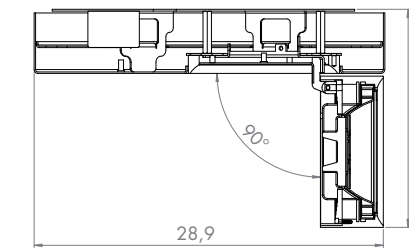

POP P30P Sun Pull Led 12,3W

Structure			Electrification ©	Code	Free of TAX
Black painted White painted			80° 2700°K Led 12,3W 1792 lm 146 lm/W 85 CRI 350m/A	P30P.42L.02 P30P.42L.06	€ 461,00 🗝️ '15 € 461,00 🗝️ '15
Black painted White painted	LOHD	IP20	80° 3000°K Led 12,3W 1876 lm 153 lm/W 85 CRI 350m/A	P30P.43L.02 P30P.43L.06	€ 461,00 🗝️ '15 € 461,00 🗝️ '15
Black painted White painted			80° 4000°K Led 12,3W 1938 lm 158 lm/W 85 CRI 350m/A	P30P.44L.02 P30P.44L.06	€ 461,00 🗝️ '15 € 461,00 🗝️ '15
Black painted White painted			32° 2700°K Led 12,3W 1792 lm 146 lm/W 85 CRI 350m/A	P30P.52M.02 P30P.52M.06	€ 461,00 🗝️ '15 € 461,00 🗝️ '15
Black painted White painted	LOCS	IP20	32° 3000°K Led 12,3W 1876 lm 153 lm/W 85 CRI 350m/A	P30P.53M.02 P30P.53M.06	€ 461,00 🗝️ '15 € 461,00 🗝️ '15
Black painted White painted			32° 4000°K Led 12,3W 1938 lm 158 lm/W 85 CRI 350m/A	P30P.54M.02 P30P.54M.06	€ 461,00 🗝️ '15 € 461,00 🗝️ '15
Black painted White painted			24° 2700°K Led 12,3W 1792 lm 146 lm/W 85 CRI 350m/A	P30P.52S.02 P30P.52S.06	€ 461,00 🗝️ '15 € 461,00 🗝️ '15
Black painted White painted	LOCS	IP20	24° 3000°K Led 12,3W 1876 lm 153 lm/W 85 CRI 350m/A	P30P.53S.02 P30P.53S.06	€ 461,00 🗝️ '15 € 461,00 🗝️ '15
Black painted White painted			24° 4000°K Led 12,3W 1938 lm 158 lm/W 85 CRI 350m/A	P30P.54S.02 P30P.54S.06	€ 461,00 🗝️ '15 € 461,00 🗝️ '15

On demand dimmable DALI - PUSH - 1...10V - IGBT TRIAC