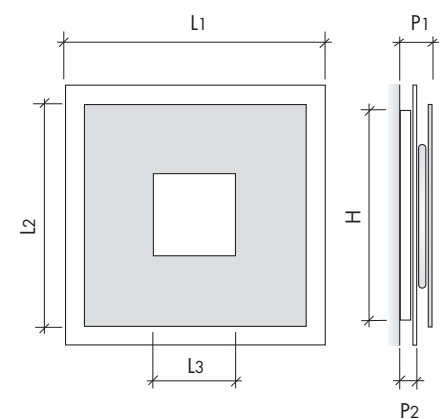

Code	L1	L2	L3	P1	P2	H
TUM60-T	59,5	48,0	15,0	7,2	3,8	45,0

TUM 60 Tech wall - ceiling ROS

Structure	Reflector		Electrification	Code	Free of TAX
Matt black painted				TUM60T-E 2	€ 341,00 '16 ▼
Brushed Steel				TUM60T-E 4	€ 394,00 '16 ▼
White painted	Satinized White	IP40	2Gx13 1x55W E electronic ballast	TUM60T-E 6	€ 341,00 '16 ▼
Rust painted	Methacrylate			TUM60T-E 8	€ 356,00 '16 ▼
Polished Steel				TUM60T-E 9	€ 417,00 '16 ▼
Matt black painted				TUM60T-ED 2	€ 389,00 '16 ▼
Brushed Steel				TUM60T-ED 4	€ 442,00 '16 ▼
White painted	Satinized White	IP40	2Gx13 1x40W ED - DALI	TUM60T-ED 6	€ 389,00 '16 ▼
Rust painted	Methacrylate		electronic dimmable EXCEL one4all	TUM60T-ED 8	€ 407,00 '16 ▼
Polished Steel				TUM60T-ED 9	€ 465,00 '16 ▼

Emergency:
N° 1 bulb switch on at 20% powered.
Battery: 1:00 h