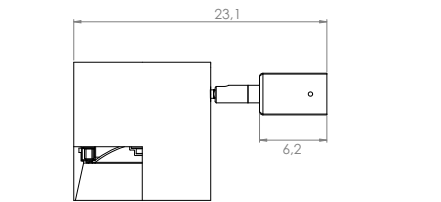

NEW

POP P13 Ø 12,5 wall - ceiling Led 18,4W