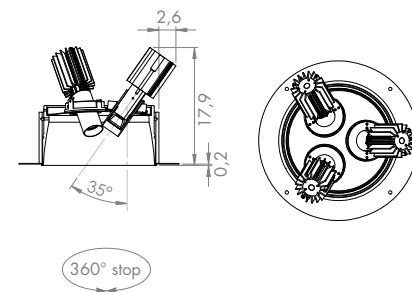

ATTENTION:
- the dimensions of the converters and of the emergency units could change without any possibility of notification.

- LED warranty only when used together with converter bought from Oty Srl

- emergency unit works only if the emergency Kit is connected to one converter ONLY.