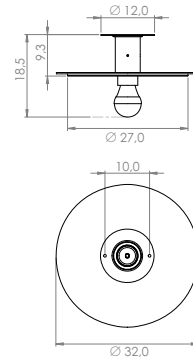

NEW POP PC32 Host CUP ON/OFF with external canopy

Wire	Structure		Electrification Ⓛ	Code	Free of TAX
Black	Black/Brass	IP20	2700°K Led 7W 800 lm 114 lm/W 80 CRI 220V÷240V	PC32.12L.2B	€ 412,00 🔒 '16