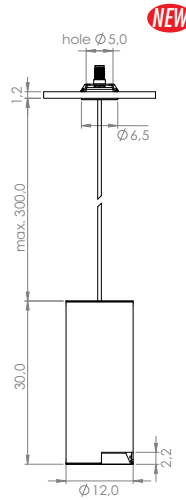

POP P06 Ø 6,0

POP P06 Ø 12,0 Bi-color

NEW POP P06 Ø 6,0 ARC recessed canopy for plasterboard or wood ceiling

Wiring	Structure		Electrification	Code	Free of TAX
Black Black	Black Ral 9005 White Ral 9016	IP20	230V GU10 max 1x50W	P06A.210.02 P06A.210.06	€ 220,00 '16 € 220,00 '16
Black Black	Black Ral 9005 White Ral 9016	IP20	22° 3000°K Led 11,2W 1175 lm 105 lm/W 85 CRI 350m/A On demand dimmable IGBT - TRIAC	P06A.33S.02 P06A.33S.06	€ 310,00 '13 € 310,00 '13