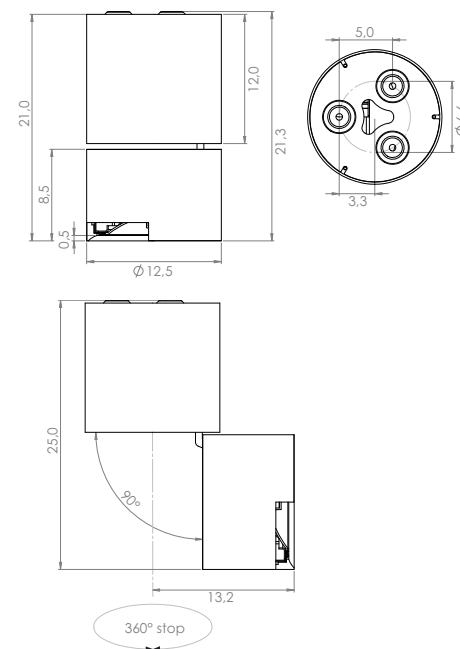

POP P07 Pull h. 21 Ø 12,5

Structure		Electrification ☺	Code	Free of TAX
Black painted White painted	IP20	12V G53 1x50W	P07P.530.02 P07P.530.06	€ 307,00 🗝️'13 € 307,00 🗝️'13