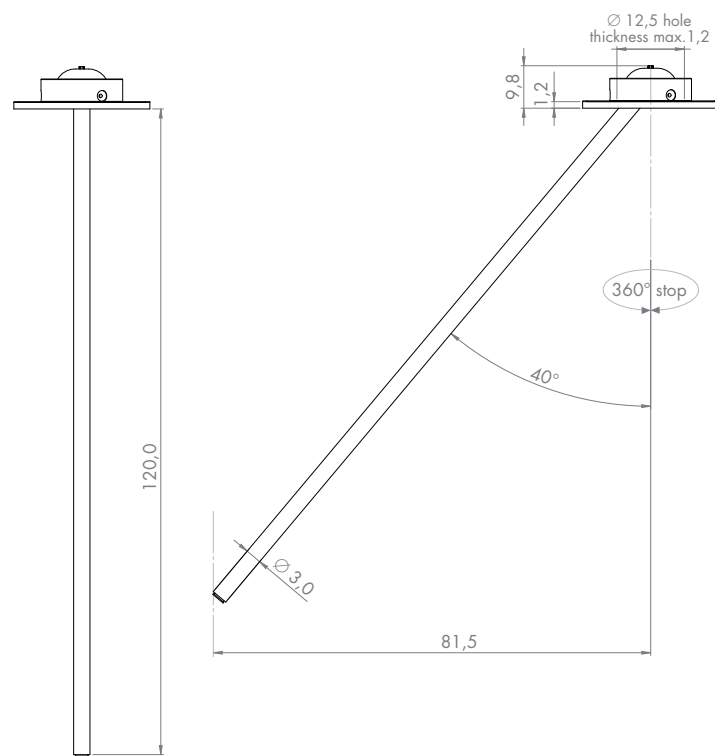

POP P04C Magic 1200 Ø 3,0 only for plasterboard

Structure		Electrification ©	Code	Free of TAX
Black painted	IP40	35° 2700°K Led 13,4W 1650 lm 123 lm/W 85 CRI 350m/A	P04C.22M.02	€ 386,00
White painted			P04C.22M.06	€ 386,00
Black painted	IP40	35° 3000°K Led 13,4W 1727 lm 129 lm/W 85 CRI 350m/A	P04C.23M.02	€ 386,00
White painted			P04C.23M.06	€ 386,00
Black painted	IP40	35° 4000°K Led 13,4W 1786 lm 133 lm/W 85 CRI 350m/A	P04C.24M.02	€ 386,00
White painted			P04C.24M.06	€ 386,00
	sizes mm:	Converter for Led 350m/A:		
	115x45x28	ON/OFF min. 1 -max. 1	KIT.350.1L	€ 21,00
	131x38x29	ON/OFF min. 2 -max. 2	KIT.350.25	€ 35,00
	124x80x22	DALI - PUSH - 1...10V min. 1 -max. 3	KIT.351.40	€ 105,00
	111x52x22	DALI min. 1 -max. 1	KIT.352.15	€ 59,00
	111x52x22	PUSH - 1...10V min. 1 -max. 1	KIT.353.15	€ 59,00
	sizes mm:	Emergency unit: (inverter + battery. Driver not included)		
	185x59x34	1:00 hour min. 1 -max. 1	KIT.900.01	€ 95,00
	212x46x34	3:00 hours min. 1 -max. 1	KIT.900.03	€ 137,00
Housing for plasterboard	●	Singular unit housing	W00.125.01	€ 134,00