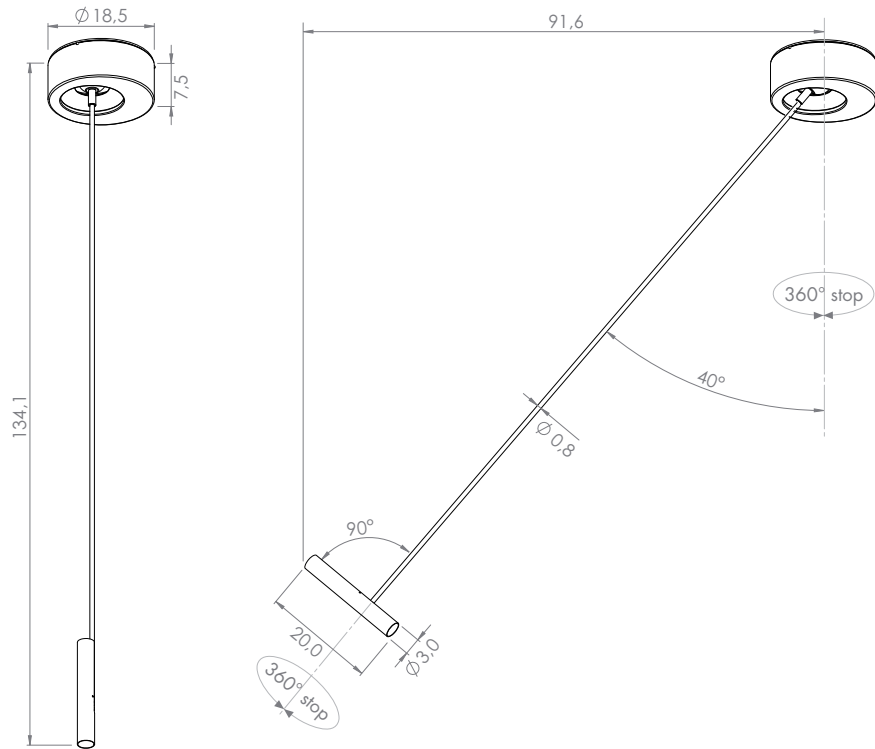

NEW POP P12/K Ø 3,0 Led ceiling

Structure		Electrification ©	Code	Free of TAX
Matt black painted White painted	IP20	35° 2700°K Led 13,4W 1650 lm 123 lm/W 85 CRI 350m/A	P12K.22M.02 P12K.22M.06	€ 541,00 '16 € 541,00 '16
Matt black painted White painted	IP20	35° 3000°K Led 13,4W 1727 lm 129 lm/W 85 CRI 350m/A	P12K.23M.02 P12K.23M.06	€ 541,00 '16 € 541,00 '16
Matt black painted White painted	IP20	35° 4000°K Led 13,4W 1786 lm 133 lm/W 85 CRI 350m/A	P12K.24M.02 P12K.24M.06	€ 541,00 '16 € 541,00 '16

On demand dimmable DALI - PUSH - 1...10V - IGBT TRIAC

ATTENTION:
- the dimensions of the converters and of the emergency units could change without any possibility of notification, because of the continuous technological innovation.
- LED warranty only when used together with converter bought from Oty Srl
- emergency unit works only if the emergency Kit is connected to one converter ONLY.

Code		Ø	P
P12.210.XX	GU10	7,0	5,0
P12.220.XX	GU5.3	7,0	5,0
P12.3XM.XX	350m/A led	7,0	0,5
P12.3XS.XX	350m/A led	7,0	5,0
P12.3XT.XX	350m/A led	7,0	0,5

POP P12 Ø 7,0