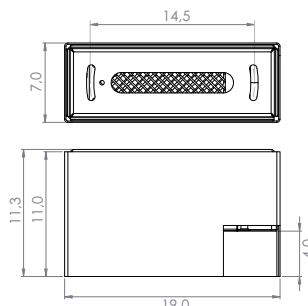

▲ T13.33S.XX