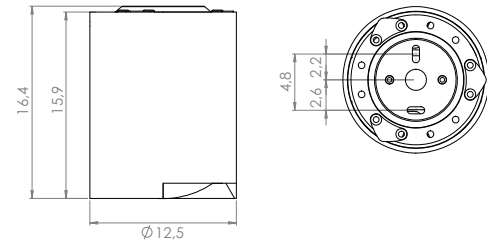

WALLY W07 Static On demand dimmable DALI - PUSH - 1...10V - IGBT TRIAC ROS

Structure			Electrification ©	Code	Free of TAX
Black painted White painted	LOCS PLUS	IP20	50° 2700°K Led 12,3W 1792 lm 146 lm/W 85 CRI 350m/A	W07S.52M.02 W07S.52M.06	€ 299,00 '16 ▼ € 299,00 '16 ▼
Black painted White painted			50° 3000°K Led 12,3W 1876 lm 153 lm/W 85 CRI 350m/A	W07S.53M.02 W07S.53M.06	€ 299,00 '16 ▼ € 299,00 '16 ▼
Black painted White painted	LOCS PLUS	IP20	50° 4000°K Led 12,3W 1938 lm 158 lm/W 85 CRI 350m/A	W07S.54M.02 W07S.54M.06	€ 299,00 '16 ▼ € 299,00 '16 ▼
Black painted White painted			24° 2700°K Led 12,3W 1792 lm 146 lm/W 85 CRI 350m/A	W07S.52S.02 W07S.52S.06	€ 299,00 '16 ▼ € 299,00 '16 ▼
Black painted White painted	LOCS PLUS	IP20	24° 3000°K Led 12,3W 1876 lm 153 lm/W 85 CRI 350m/A	W07S.53S.02 W07S.53S.06	€ 299,00 '16 ▼ € 299,00 '16 ▼
Black painted White painted			24° 4000°K Led 12,3W 1938 lm 158 lm/W 85 CRI 350m/A	W07S.54S.02 W07S.54S.06	€ 299,00 '16 ▼ € 299,00 '16 ▼