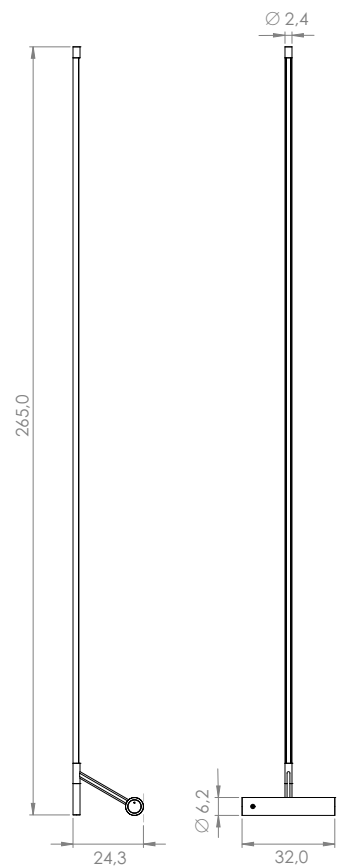

NEW POP P207 Up

Structure		Electrification ⓘ	Code	Free of TAX
Matt black painted	IP20	44° 3000°K Led 58,3W 5285 lm 91 lm/W 85 CRI 24V	P207.A3L.02 P207.A3L.06	€ 1.150,00 🗝️ '16 € 1.150,00 🗝️ '16
White painted				
		<i>wired for switch controlled socket CEI 3-23</i>		
Matt black painted	IP20	44° 3000°K Led 58,3W 5285 lm 91 lm/W 85 CRI 24V	P207.B3L.02 P207.B3L.06	€ 1.150,00 🗝️ '16 € 1.150,00 🗝️ '16
White painted				
		<i>ON-OFF switch on power supply cable</i>		

Time delivering: 15 working days