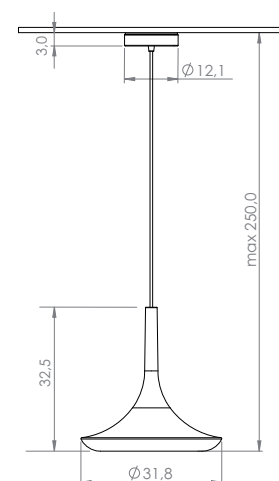

M CLUB C03 CUP with external canopy

Canopy + Wiring	Reflector		Electrification	Code	Free of TAX
Black painted	Black Ral 9005	IP20	G9 max 1x60W	CC03.110.02	€ 311,00
Black painted	White Ral 9016			CC03.110.06	€ 311,00
Black painted	Grey Ral 7046			CC03.110.31	€ 311,00
Black painted	Mustard Ral 1005			CC03.110.35	€ 311,00
Black painted	Beige Ral 1019			CC03.110.39	€ 311,00
Black painted	Black Ral 9005	IP20	105° 2700°K Led 9,1W 1010 lm 111 lm/W 80 CRI 250m/A - on/off	CC03.22L.02	€ 406,00
Black painted	White Ral 9016			CC03.22L.06	€ 406,00
Black painted	Grey Ral 7046			CC03.22L.31	€ 406,00
Black painted	Mustard Ral 1005			CC03.22L.35	€ 406,00
Black painted	Beige Ral 1019			CC03.22L.39	€ 406,00

3000°K for led version on request
20 working days for the delivering of the Grey, Yellow and Beige colors