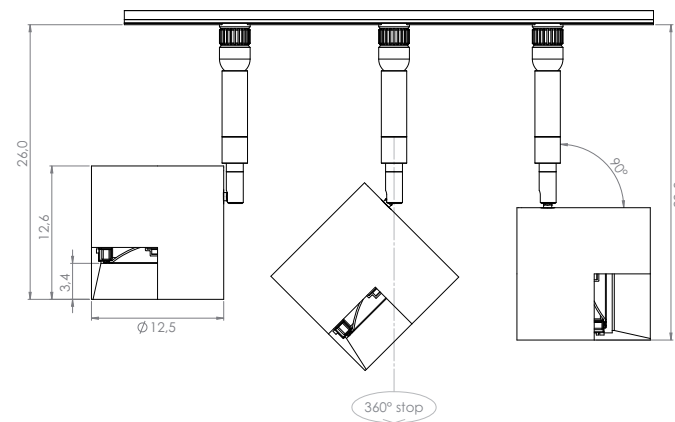

NEW

POP P15 Ø 12,5 for 24V track Eutrac **Led 18,4W** Dimmable on demand

Structure		Electrification Ⓢ	Code	Free of TAX
Black painted White painted	IP20	60° 2700°K Led 18,4W 2020 lm 110 lm/W 85 CRI 24V 500m/A	P15.52L.02	€ 350,00 🔒 '16 ▼
			P15.52L.06	€ 350,00 🔒 '16 ▼
Black painted White painted	IP20	60° 3000°K Led 18,4W 2140 lm 116 lm/W 85 CRI 24V 500m/A	P15.53L.02	€ 350,00 🔒 '16 ▼
			P15.53L.06	€ 350,00 🔒 '16 ▼
Black painted White painted	IP20	60° 4000°K Led 18,4W 2236 lm 121 lm/W 85 CRI 24V 500m/A	P15.54L.02	€ 350,00 🔒 '16 ▼
			P15.54L.06	€ 350,00 🔒 '16 ▼
Black painted White painted	IP20	24° 2700°K Led 18,4W 2020 lm 110 lm/W 85 CRI 24V 500m/A	P15.52S.02	€ 350,00 🔒 '16 ▼
			P15.52S.06	€ 350,00 🔒 '16 ▼
Black painted White painted	IP20	24° 3000°K Led 18,4W 2140 lm 116 lm/W 85 CRI 24V 500m/A	P15.53S.02	€ 350,00 🔒 '16 ▼
			P15.53S.06	€ 350,00 🔒 '16 ▼
Black painted White painted	IP20	24° 4000°K Led 18,4W 2236 lm 121 lm/W 85 CRI 24V 500m/A	P15.54S.02	€ 350,00 🔒 '16 ▼
			P15.54S.06	€ 350,00 🔒 '16 ▼
Black painted White painted	IP20	12° 2700°K Led 18,4W 2020 lm 110 lm/W 85 CRI 24V 500m/A	P15.52T.02	€ 350,00 🔒 '16 ▼
			P15.52T.06	€ 350,00 🔒 '16 ▼
Black painted White painted	IP20	12° 3000°K Led 18,4W 2140 lm 116 lm/W 85 CRI 24V 500m/A	P15.53T.02	€ 350,00 🔒 '16 ▼
			P15.53T.06	€ 350,00 🔒 '16 ▼
Black painted White painted	IP20	12° 4000°K Led 18,4W 2236 lm 121 lm/W 85 CRI 24V 500m/A	P15.54T.02	€ 350,00 🔒 '16 ▼
			P15.54T.06	€ 350,00 🔒 '16 ▼
sizes mm:		Electronic gear 24V series DIN:		
40x126x114		120W ON/OFF 0 ~ 5A	KIT.024.120	€ 83,00 🔒 '15
126x126x100		240W ON/OFF 0 ~ 10A	KIT.024.240	€ 170,00 🔒 '15
227x126x100		480W ON/OFF 0 ~ 20A	KIT.024.480	€ 303,00 🔒 '15

POP P15 Ø 12,5 for 24V track Eutrac **Led 26,9W** Dimmable on demand