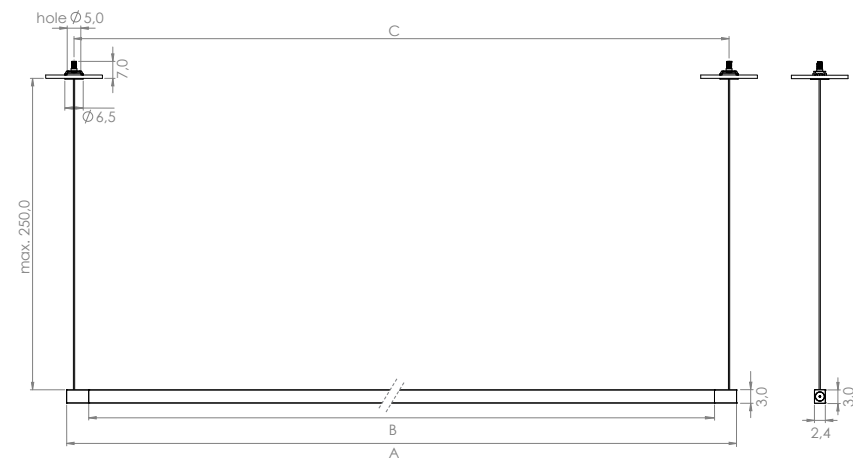

TIM T124 ARC recessed canopy for plasterboard or wood ceiling Double switches up and down

Structure			Electrification ①	Code	Free of TAX
Matt black painted			44° 3000°K Led 2x25,9W 2x2350 lm	TA1.43L.02	€ 835,00
White painted		IP20	91 lm/W 85 CRI 24V	TA1.43L.06	€ 835,00
N.B. Dimmable option (DALI - Push -1 ... 10V) need n. 2 KIT.024.DIM for the installation.				KIT.024.DIM	€ 91,00

TIM T196 ARC recessed canopy for plasterboard or wood ceiling Double switches up and down

Structure			Electrification ①	Code	Free of TAX
Matt black painted			44° 3000°K Led 2x43,2W 2x3915 lm	TA2.43L.02	€ 1.177,00
White painted		IP20	91 lm/W 85 CRI 24V	TA2.43L.06	€ 1.177,00
N.B. Dimmable option (DALI - Push -1 ... 10V) need n. 2 KIT.024.DIM for the installation.				KIT.024.DIM	€ 91,00

Code		A	B	C
TA1.4XL.XX	Led	124,0	108,4	119,0
TA2.4XL.XX	Led	196,0	180,4	191,0

Attention: prepare a remote position for the converter because it can't pass through the housing