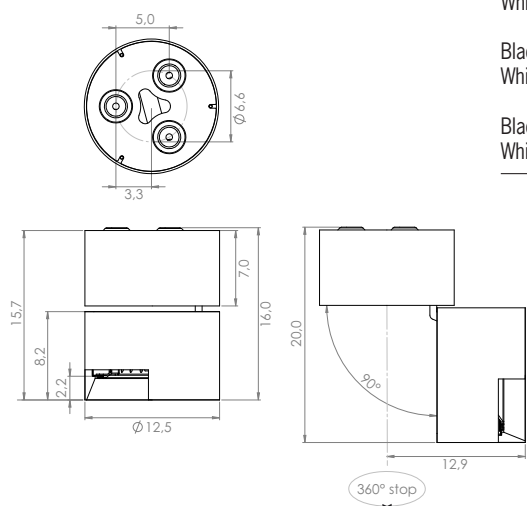

POP P07 Pull h. 16,0 Ø 12,5 Led 18,4W

Structure		Electrification ☺	Code	Free of TAX
Black painted White painted		60° 2700°K Led 18,4W 2020 lm 110 lm/W 85 CRI 500m/A	P07P.52L.02 P07P.52L.06	€ 426,00 🗝️'16 € 426,00 🗝️'16
Black painted White painted	IP20	60° 3000°K Led 18,4W 2140 lm 116 lm/W 85 CRI 500m/A	P07P.53L.02 P07P.53L.06	€ 426,00 🗝️'16 € 426,00 🗝️'16
Black painted White painted		60° 4000°K Led 18,4W 2236 lm 121 lm/W 85 CRI 500m/A	P07P.54L.02 P07P.54L.06	€ 426,00 🗝️'16 € 426,00 🗝️'16
Black painted White painted		24° 2700°K Led 18,4W 2020 lm 110 lm/W 85 CRI 500m/A	P07P.52S.02 P07P.52S.06	€ 426,00 🗝️'16 € 426,00 🗝️'16
Black painted White painted	IP20	24° 3000°K Led 18,4W 2140 lm 116 lm/W 85 CRI 500m/A	P07P.53S.02 P07P.53S.06	€ 426,00 🗝️'16 € 426,00 🗝️'16
Black painted White painted		24° 4000°K Led 18,4W 2236 lm 121 lm/W 85 CRI 500m/A	P07P.54S.02 P07P.54S.06	€ 426,00 🗝️'16 € 426,00 🗝️'16
Black painted White painted		12° 2700°K Led 18,4W 2020 lm 110 lm/W 85 CRI 500m/A	P07P.52T.02 P07P.52T.06	€ 426,00 🗝️'16 € 426,00 🗝️'16
Black painted White painted	IP20	12° 3000°K Led 18,4W 2140 lm 116 lm/W 85 CRI 500m/A	P07P.53T.02 P07P.53T.06	€ 426,00 🗝️'16 € 426,00 🗝️'16
Black painted White painted		12° 4000°K Led 18,4W 2236 lm 121 lm/W 85 CRI 500m/A	P07P.54T.02 P07P.54T.06	€ 426,00 🗝️'16 € 426,00 🗝️'16

On demand dimmable DALI - PUSH - 1...10V - IGBT TRIAC

POP P07 Pull h. 21,0 Ø 12,5 Led 26,9W