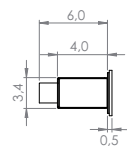

NEW SKY Line *only for plasterboard Item dimmable on request*

Structure	Reflector		Electrification ①	Code	Free of TAX
Open/Open Open/Closed Closed/Closed	White Methacrylate White Methacrylate White Methacrylate	IP40	80° 3000°K Led 11,4W 949 lm 83 lm/W 85 CRI 24V	S06.63L.AA S06.63L.AC S06.63L.CC	€ 300,00 € 300,00 € 300,00
Open/Open Open/Closed Closed/Closed	White Methacrylate White Methacrylate White Methacrylate	IP40	80° 3000°K Led 17,4W 1449 lm 83 lm/W 85 CRI 24V	S09.63L.AA S09.63L.AC S09.63L.CC	€ 380,00 € 380,00 € 380,00
Open/Open Open/Closed Closed/Closed	White Methacrylate White Methacrylate White Methacrylate	IP40	80° 3000°K Led 23,4W 1948 lm 83 lm/W 85 CRI 24V	S12.63L.AA S12.63L.AC S12.63L.CC	€ 461,00 € 461,00 € 461,00
Open/Open Open/Closed Closed/Closed	White Methacrylate White Methacrylate White Methacrylate	IP40	80° 3000°K Led 29,4W 2448 lm 83 lm/W 85 CRI 24V	S15.63L.AA S15.63L.AC S15.63L.CC	€ 525,00 € 525,00 € 525,00

Code	L cm.
S06.6XL.XX	60,0
S09.6XL.XX	90,0
S12.6XL.XX	120,0
S15.6XL.XX	150,0

ATTENTION:
- the dimensions of the converters and of the emergency units could change without any possibility of notification, because of the continuous technological innovation.

- LED warranty only when used together with converter bought from Oty Srl