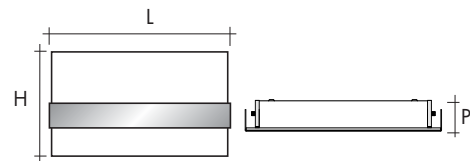

ITA 25 ROS

Structure	Reflector		Electrification	Code	Free of TAX
Brushed Steel	Etched White Glass	IP20	R7S 78mm 1x100W	ITA25AL 4BA	€ 134,00 '16 ▼
Brushed Steel	Extra Clear Glass			ITA25AL 4CT	€ 134,00 '16 ▼
White painted	Etched White Glass			ITA25AL 6BA	€ 134,00 '16 ▼
Brushed Steel	Etched White Glass	IP40	G24Q-2 1x18W E electronic ballast	ITA25E1X18 4BA	€ 134,00 '16 ▼
Brushed Steel	Extra Clear Glass			ITA25E1X18 4CT	€ 134,00 '16 ▼
White painted	Etched White Glass			ITA25E1X18 6BA	€ 134,00 '16 ▼

ITA 36 ROS

Structure	Reflector		Electrification	Code	Free of TAX
Brushed Steel	Etched White Glass	IP20	R7S 78mm 1x150W	ITA36AL 4BA	€ 161,00 '16 ▼
Brushed Steel	Extra Clear Glass			ITA36AL 4CT	€ 161,00 '16 ▼
White painted	Etched White Glass			ITA36AL 6BA	€ 161,00 '16 ▼
Brushed Steel	Etched White Glass	IP40	G24Q-3 1x26W E electronic ballast	ITA36E1X26 4BA	€ 161,00 '16 ▼
Brushed Steel	Extra Clear Glass			ITA36E1X26 4CT	€ 161,00 '16 ▼
White painted	Etched White Glass			ITA36E1X26 6BA	€ 161,00 '16 ▼

ITA 56 ROS

Structure	Reflector		Electrification	Code	Free of TAX
Brushed Steel	Etched White Glass	IP20	R7S 78mm 2x100W	ITA56AL 4BA	€ 204,00 '16 ▼
Brushed Steel	Extra Clear Glass			ITA56AL 4CT	€ 204,00 '16 ▼
White painted	Etched White Glass			ITA56AL 6BA	€ 204,00 '16 ▼
Brushed Steel	Etched White Glass	IP40	2G11 1x36W E electronic ballast	ITA56E1X36 4BA	€ 204,00 '16 ▼
Brushed Steel	Extra Clear Glass			ITA56E1X36 4CT	€ 204,00 '16 ▼
White painted	Etched White Glass			ITA56E1X36 6BA	€ 204,00 '16 ▼
Brushed Steel	Etched White Glass	IP40	2G11 1x36W ED - DALI electronic dimmable EXCEL one4all	ITA56ED1X36 4BA	€ 247,00 '16 ▼
Brushed Steel	Extra Clear Glass			ITA56ED1X36 4CT	€ 247,00 '16 ▼
White painted	Etched White Glass			ITA56ED1X36 6BA	€ 247,00 '16 ▼

ITA 68 ROS

Structure	Reflector		Electrification	Code	Free of TAX
Brushed Steel	Etched White Glass	IP20	R7S 78mm 3x100W	ITA68AL 4BA	€ 214,00 '16 ▼
Brushed Steel	Extra Clear Glass			ITA68AL 4CT	€ 214,00 '16 ▼
White painted	Etched White Glass			ITA68AL 6BA	€ 214,00 '16 ▼
Brushed Steel	Etched White Glass	IP40	2G11 1x55W E electronic ballast	ITA68E1X55 4BA	€ 214,00 '16 ▼
Brushed Steel	Extra Clear Glass			ITA68E1X55 4CT	€ 214,00 '16 ▼
White painted	Etched White Glass			ITA68E1X55 6BA	€ 214,00 '16 ▼
Brushed Steel	Etched White Glass	IP40	2G11 1x55W ED - DALI electronic dimmable EXCEL one4all	ITA68ED1X55 4BA	€ 257,00 '16 ▼
Brushed Steel	Extra Clear Glass			ITA68ED1X55 4CT	€ 257,00 '16 ▼
White painted	Etched White Glass			ITA68ED1X55 6BA	€ 257,00 '16 ▼