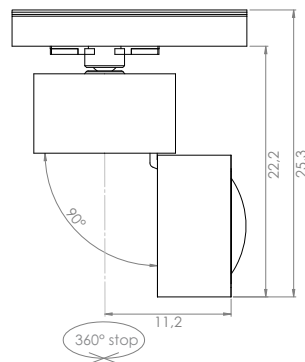

NEW

WALLY W16 Pull h.15,3 per binario 3- Eutrac 230V **Led 18,1W**

Structure			Electrification ©	Code	Free of TAX
Black painted White painted			50° 2700°K Led 18,1W 2494 lm 138 lm/W 85 CRI 500mA	W16P.52M.02 W16P.52M.06	€ 430,00 🔒 '16 ▼ € 430,00 🔒 '16 ▼
Black painted White painted	LOCS PLUS	IP20	50° 3000°K Led 18,1W 2611 lm 144 lm/W 85 CRI 500mA	W16P.53M.02 W16P.53M.06	€ 430,00 🔒 '16 ▼ € 430,00 🔒 '16 ▼
Black painted White painted			50° 4000°K Led 18,1W 2697 lm 149 lm/W 85 CRI 500mA	W16P.54M.02 W16P.54M.06	€ 430,00 🔒 '16 ▼ € 430,00 🔒 '16 ▼
Black painted White painted			24° 2700°K Led 18,1W 2494 lm 138 lm/W 85 CRI 500mA	W16P.52S.02 W16P.52S.06	€ 430,00 🔒 '16 ▼ € 430,00 🔒 '16 ▼
Black painted White painted	LOCS PLUS	IP20	24° 3000°K Led 18,1W 2611 lm 144 lm/W 85 CRI 500mA	W16P.53S.02 W16P.53S.06	€ 430,00 🔒 '16 ▼ € 430,00 🔒 '16 ▼
Black painted White painted			24° 4000°K Led 18,1W 2697 lm 149 lm/W 85 CRI 500mA	W16P.54S.02 W16P.54S.06	€ 430,00 🔒 '16 ▼ € 430,00 🔒 '16 ▼

On demand dimmable DALI - PUSH - 1...10V - IGBT TRIAC

WALLY W16 Pull h.21,8 per binario 3- Eutrac 230V **Led 26,2W**