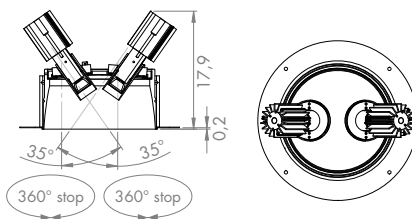

ATTENTION:
- the dimensions of the converters and of the emergency units could change without any possibility of notification.

- LED warranty only when used together with converter bought from Oty Srl

- emergency unit works only if the emergency Kit is connected to one converter ONLY.