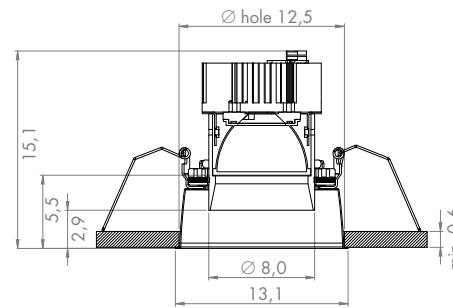

ATTENTION:
- the dimensions of the converters and of the emergency units could change without any possibility of notification, because of the continuous technological innovation.

- emergency unit works only if the emergency Kit is connected to one converter ONLY.