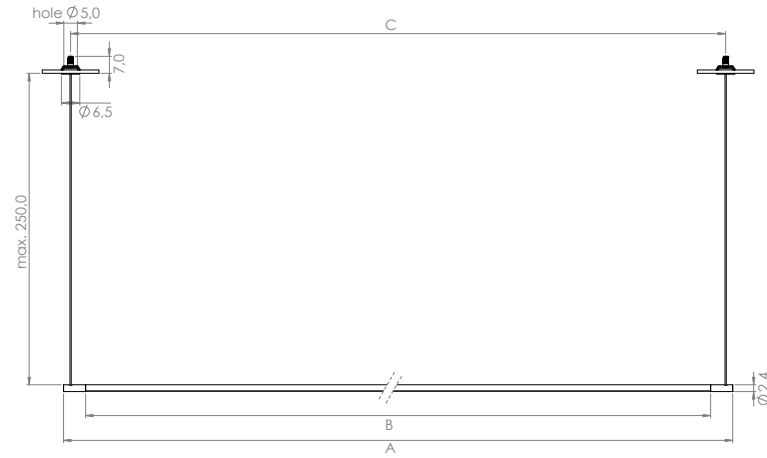

M POP P120 ARC recessed canopy for plasterboard or wood ceiling

Code		A	B	C
PA1.4XL.XX	Led	124,0	108,4	119,0
PA2.4XL.XX	Led	196,0	180,4	191,0

Attention: prepare a remote position for the converter because it can't pass through the hole

Structure			Electrification ①	Code	Free of TAX
Matt black painted		IP20	44° 3000°K Led 25,9W 2350 lm	PA1.43L.02	€ 707,00 🔒 '16
White painted			91 lm/W 85 CRI 24V	PA1.43L.06	€ 707,00 🔒 '16
N.B. Dimmable option (DALI - Push -1 ... 10V) need n. 1 KIT.024.DIM for the installation.				KIT.024.DIM	€ 91,00 🔒 '16

M POP P200 ARC recessed canopy for plasterboard or wood ceiling

Structure			Electrification ①	Code	Free of TAX
Matt black painted		IP20	44° 3000°K Led 43,2W 3915 lm	PA2.43L.02	€ 1.016,00 🔒 '16
White painted			91 lm/W 85 CRI 24V	PA2.43L.06	€ 1.016,00 🔒 '16
N.B. Dimmable option (DALI - Push -1 ... 10V) need n. 1 KIT.024.DIM for the installation.				KIT.024.DIM	€ 91,00 🔒 '16