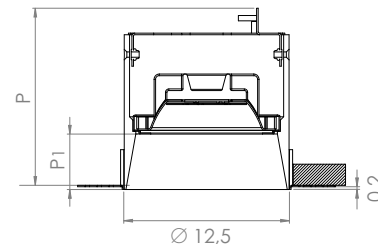

Code	Ø	P	P1
P01.530.XX	G53	12,5	13,4

POP P01 Static Ø 12,5

	Electrification	Code	Structure	Free of TAX
IP20	12V G53 1x50W	P01.530.02	Black	€ 118,00 '11
		P01.530.06	White	€ 118,00 '11
	Electronic gear for 12V: 12V max. 105VA 240V 50-60 Hz DALI 12V max. 105VA 240V 50-60 Hz	KIT.100.105		€ 18,00 '09
		KIT.101.105		€ 92,00 '11

Housing POP P01 Ø 12,5 for plasterboard and brickwork

	Code	Free of TAX
Housing for plasterboard	● singular unit housing	Z00.125.01 € 38,00 '11
	●● double linear unit housing	Z00.125.2L € 75,00 '11
	●●● triple linear unit housing	Z00.125.3L € 106,00 '11
Housing for brickwork	● Singular unit housing	M00.125.01 € 139,00 '11