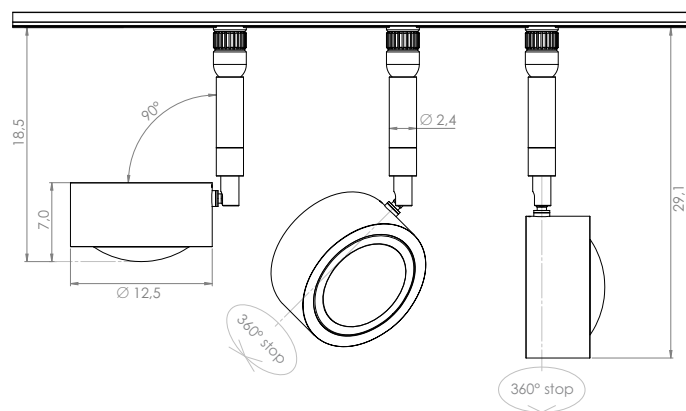

NEW

WALLY W16 Pull h.15,3 per binario 3- Eutrac 230V **Led 18,1W**

Structure			Electrification ©	Code	Free of TAX
Black painted White painted			50° 2700°K Led 18,1W 2494 lm 138 lm/W 85 CRI 500mA	W16P.52M.02 W16P.52M.06	€ 430,00 🔒 '16 ▼ € 430,00 🔒 '16 ▼
Black painted White painted	LOCS PLUS	IP20	50° 3000°K Led 18,1W 2611 lm 144 lm/W 85 CRI 500mA	W16P.53M.02 W16P.53M.06	€ 430,00 🔒 '16 ▼ € 430,00 🔒 '16 ▼
Black painted White painted			50° 4000°K Led 18,1W 2697 lm 149 lm/W 85 CRI 500mA	W16P.54M.02 W16P.54M.06	€ 430,00 🔒 '16 ▼ € 430,00 🔒 '16 ▼
Black painted White painted			24° 2700°K Led 18,1W 2494 lm 138 lm/W 85 CRI 500mA	W16P.52S.02 W16P.52S.06	€ 430,00 🔒 '16 ▼ € 430,00 🔒 '16 ▼
Black painted White painted	LOCS PLUS	IP20	24° 3000°K Led 18,1W 2611 lm 144 lm/W 85 CRI 500mA	W16P.53S.02 W16P.53S.06	€ 430,00 🔒 '16 ▼ € 430,00 🔒 '16 ▼
Black painted White painted			24° 4000°K Led 18,1W 2697 lm 149 lm/W 85 CRI 500mA	W16P.54S.02 W16P.54S.06	€ 430,00 🔒 '16 ▼ € 430,00 🔒 '16 ▼