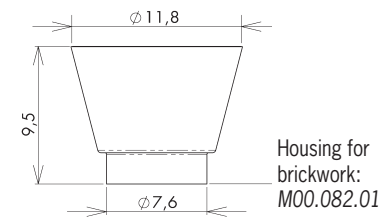

Code		Ø	P1	P2
P05.210.XX	GU10	8,2	11,3	2,5
P05.211.XX	GU10 Led	8,2	—	2,5
P05.220.XX	GU5.3	8,2	9,6	2,5
P05.3XM.XX	350m/A led	8,2	9,6	0,5
P05.3XS.XX	350m/A led	8,2	11,3	2,5
P05.3XT.XX	350m/A led	8,2	9,6	0,5