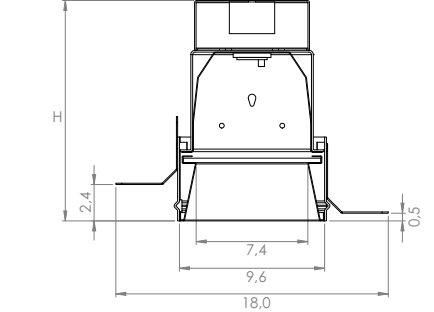

BIC B25 led recessed *only for plasterboard*

Structure		Electrification ©	Code	Free of TAX
Matt black painted White painted	IP44	104° 3000°K Led 17W 2030 lm 121 lm/W 85 CRI 700m/A	BC2.63L.02	€ 220,00 ^{'16}
			BC2.63L.06	€ 220,00 ^{'16}
Housing for plasterboard	■	singular unit housing	ZOB.025.01	€ 63,00 ^{'11}

BIC B50 led recessed *only for plasterboard*

Structure		Electrification ©	Code	Free of TAX
Matt black painted White painted	IP44	104° 3000°K Led 25,6W 3090 lm 120 lm/W 85 CRI 700m/A	BC5.63L.02	€ 268,00 ^{'16}
			BC5.63L.06	€ 268,00 ^{'16}
Matt black painted White painted	IP44	104° 3000°K Led 25,6W 3090 lm 120 lm/W 85 CRI 700m/A EMERGENCY Unit 1:00 hour at 14%	BC5.93L.02	€ 420,00 ^{'16}
			BC5.93L.06	€ 420,00 ^{'16}
Housing for plasterboard	■	singular unit housing	ZOB.050.01	€ 72,00 ^{'16}

BIC B60 led recessed *only for plasterboard*

Structure		Electrification ©	Code	Free of TAX
Matt black painted White painted	IP44	104° 3000°K Led 34,2W 4120 lm 120 lm/W 85 CRI 700m/A	BC6.63L.02	€ 284,00 ^{'16}
			BC6.63L.06	€ 284,00 ^{'16}
Matt black painted White painted	IP44	104° 3000°K Led 34,2W 4120 lm 120 lm/W 85 CRI 700m/A EMERGENCY Unit 1:00 hour at 11%	BC6.93L.02	€ 430,00 ^{'16}
			BC6.93L.06	€ 430,00 ^{'16}
Housing for plasterboard	■	singular unit housing	ZOB.060.01	€ 78,00 ^{'16}

BIC B120 led recessed *only for plasterboard*

Structure		Electrification ©	Code	Free of TAX
Matt black painted White painted	IP44	104° 3000°K Led 68,4W 8240 lm 120 lm/W 85 CRI 700m/A	BC12.63L.02	€ 434,00 ^{'16}
			BC12.63L.06	€ 434,00 ^{'16}
Housing for plasterboard	■	singular unit housing	ZOB.120.01	€ 118,00 ^{'16}

Code	L1	L2	H
BC2.63L.XX	25,1	9,6	14,6
BC5.63L.XX	50,1	9,6	14,6
BC5.93L.XX	50,1	9,6	15,9
BC6.63L.XX	60,1	9,6	14,6
BC6.93L.XX	60,1	9,6	15,9
BC12.63L.XX	120,1	9,6	14,9