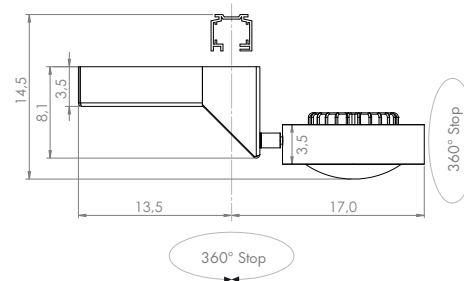

WALLY W14 Led 18,1W for 230 voltage 3 circuit track Eutrac

ROS

Structure			Electrification ©	Code	Free of TAX
Black painted	LOCS PLUS	IP20	50° 2700°K Led 18,1W 2494 lm 138 lm/W 85 CRI 500m/A	W14.52M.02	€ 354,00
White painted					€ 354,00
Black painted				W14.53M.02	€ 354,00
White painted					€ 354,00
Black painted				W14.54M.02	€ 354,00
White painted					€ 354,00
Black painted	LOCS PLUS	IP20	24° 2700°K Led 18,1W 2494 lm 138 lm/W 85 CRI 500m/A	W14.52S.02	€ 354,00
White painted					€ 354,00
Black painted				W14.53S.02	€ 354,00
White painted					€ 354,00
Black painted				W14.54S.02	€ 354,00
White painted					€ 354,00

On demand dimmable DALI - PUSH - 1...10V